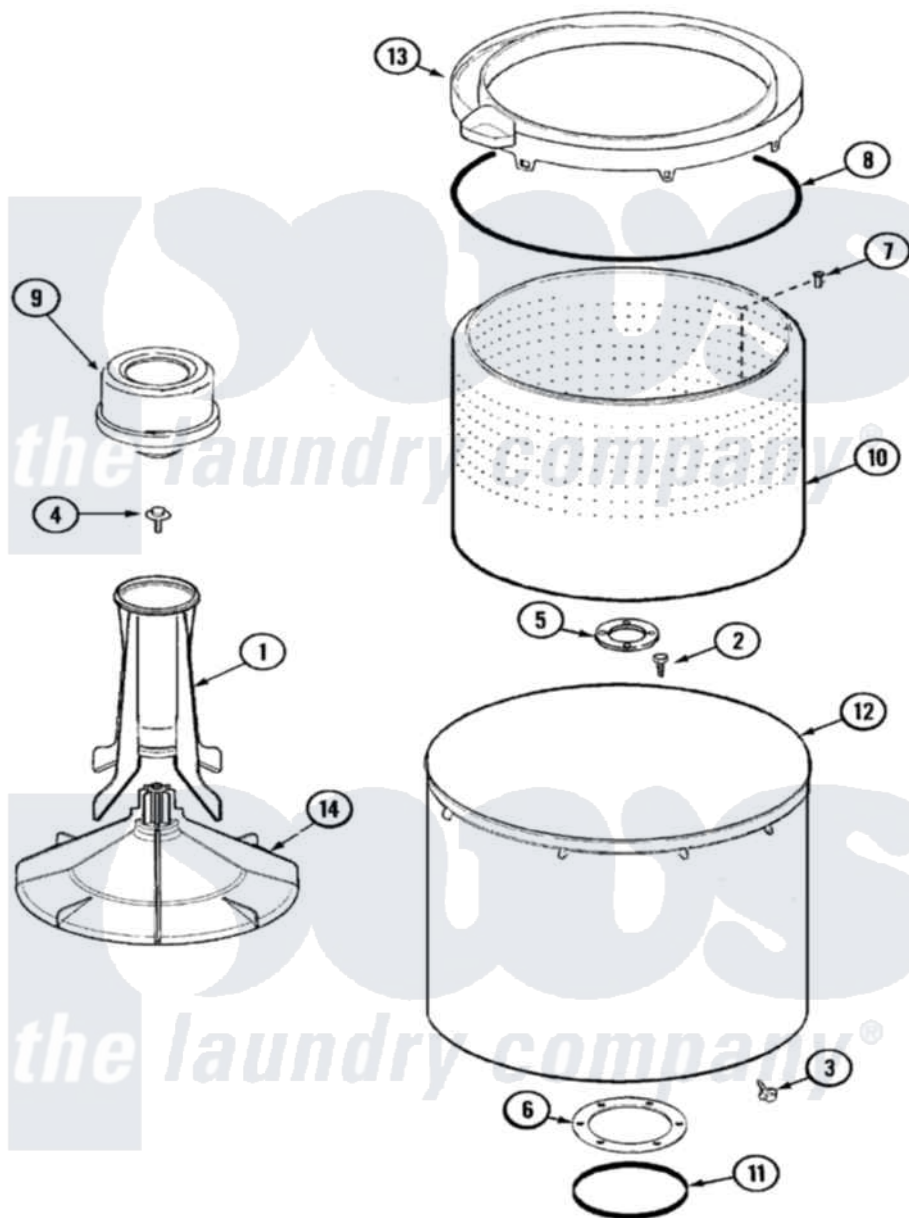

Maytag CAV4000AGW 06 - TUB

Maytag Residential Maytag CAV4000AGW Washer Parts Parts Diagram 06 - TUB
 Click on the part number to view part

Item	Original Part Number	Replaced By	Status	Part Description
1	21001521			Top, Agitator
2	21001510	22002947		Bolt, Tub
3	25-7953	22002933		Screw
4	25-7948	W10309247		Screw
5	35-3685			Gasket, Basket To Centerpost
6	35-3686			Gasket, Tub To Housing
7	25-7967	3400504		Screw
"	25-7117			Set Screw
8	35-2328			Seal, Tub Top
9	21001905			Dispenser, Fabric
10	21001529			Basket Assembly
11	35-2978			Seal, Tub/Housing
12	35-3700			Tub Assembly
13	21001531		Not Available	TOP, TUB (PLASTIC)
14	21001530			Base, Agitator