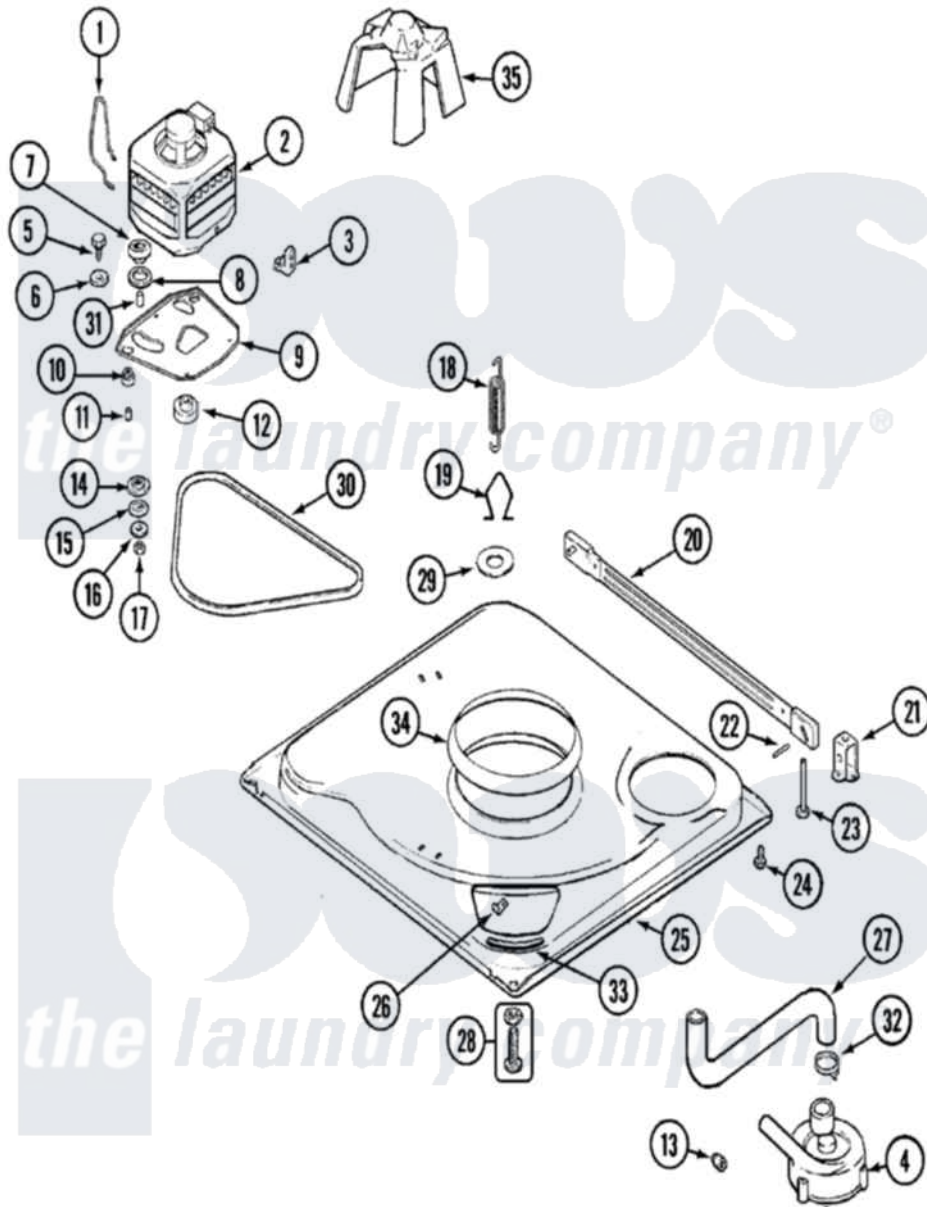

# Maytag CAV4000AKW 01 - BASE

Maytag [Residential Maytag CAV4000AKW Washer Parts](#) Parts Diagram 01 - BASE  
 Click on the part number to view part

Item	Original Part Number	Replaced By	Status	Part Description
1	21001110	<a href="#">22004376</a>		Spring, Motor Pivot
"	<a href="#">21001637</a>			Motor
3	21001109	<a href="#">21001486</a>		Foot Slide, Isolator
4	35-2099	<a href="#">35-6465</a>		Pump Assem
5	25-7833	<a href="#">21001977</a>		Screw
6	<a href="#">25-7834</a>			Washer, Motor/Base Screw
7	<a href="#">33-9946</a>			Isolator, Motor
8	<a href="#">35-3570</a>			Washer, Motor Pivot
9	21001111	<a href="#">21001783</a>		Plate And Screw Assembly
10	<a href="#">35-3646</a>			Isolator, Motor Plate
11	<a href="#">25-7831</a>			Spacer, Mounting
12	21001475	<a href="#">W10143344</a>		Pulley
"	<a href="#">25-7117</a>			Set Screw
"	33-1171	<a href="#">21001833</a>		Pulley, Motor
13	<a href="#">35-2344</a>			Restrictor, Flow
14	<a href="#">35-3571</a>			Slide, Motor Pivot

15	<a href="#">33-9967</a>		Washer, Motor Isolator
16	<a href="#">25-7047</a>		Washer, Flat
17	25-7325	<a href="#">Y707702</a>	Locknut
18	<a href="#">21001598</a>		Spring, Suspension
19	<a href="#">21001166</a>		Hook, Suspension Spring
20	35-2049	<a href="#">21001881</a>	Bar, Stabilizer
21	<a href="#">35-2046</a>		Bracket, Stabilizer
22	<a href="#">35-2052</a>		Pin, Stabilizer
23	35-3020	<a href="#">22004469</a>	Leg And Foot Self Stabalizing
24	31001041	<a href="#">308685</a>	Side Trim )
25	21001169	<a href="#">12002701</a>	Base Kit
26	<a href="#">25-7845</a>		Speednut, Motor
27	35-3584	<a href="#">21001915</a>	Hose, Tub To Pump
28	35-3507	<a href="#">25001119</a>	Foot And Pad Assembly
29	<a href="#">Y25-7951</a>		Washer, Suspension Hook
30	<a href="#">21352320</a>		Belt, Drive
31	<a href="#">25-7830</a>		Spacer
32	25-6068	<a href="#">285655</a>	Clamp, Hose
33	<a href="#">35-2065</a>		Pad, Motor Plate
34	21001161	<a href="#">21002026</a>	Snubber