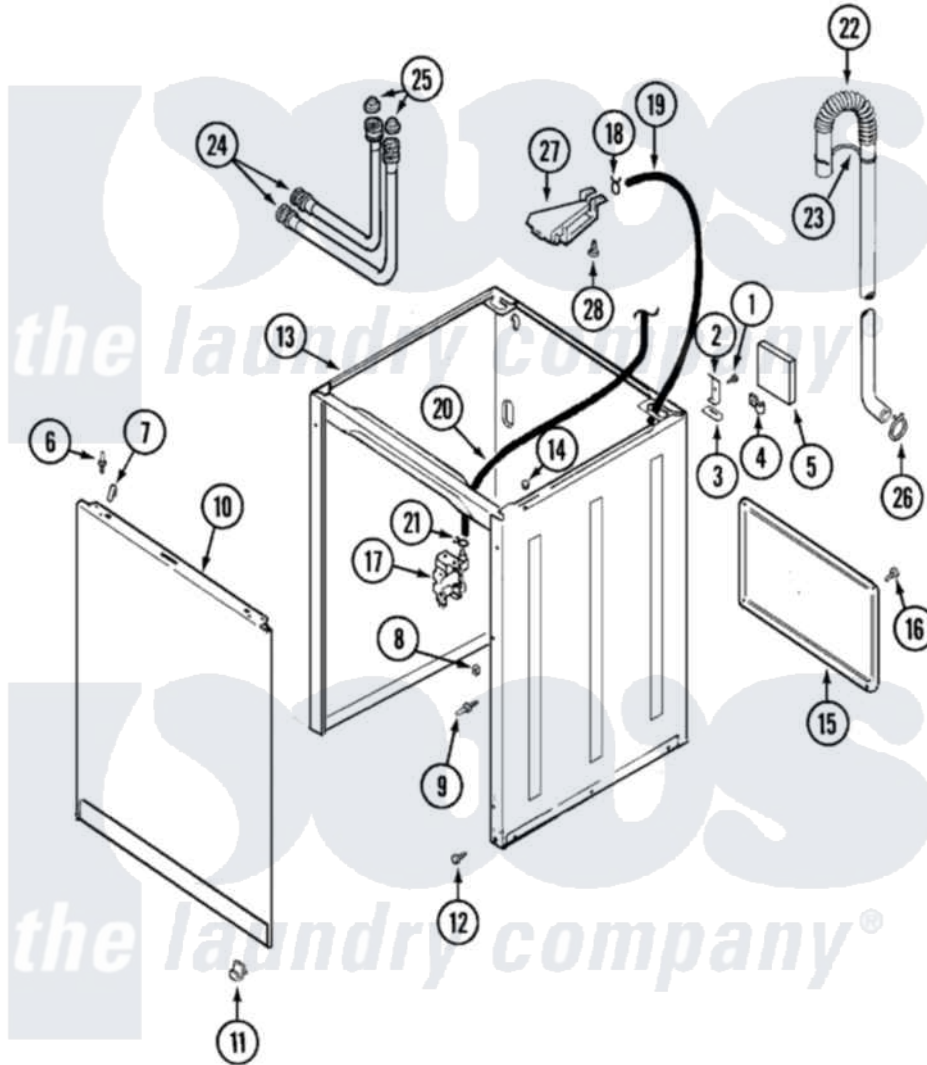

# Maytag CAV4000AKW 02 - CABINET

Maytag [Residential Maytag CAV4000AKW Washer Parts](#) Parts Diagram 02 - CABINET  
 Click on the part number to view part

Item	Original Part Number	Replaced By	Status	Part Description
1	<a href="#">25-7893</a>			Screw
2	<a href="#">35-2846</a>			Hinge, Cabinet Top
3	<a href="#">35-4128</a>			Pad, Hinge
4	25-7027	<a href="#">16515</a>		Clip
5	35-0706		Not Available	PAD, FOAM
6	<a href="#">53-0643</a>			Pin, Locator
7	<a href="#">25-7220</a>			Clip, Cabinet Top
8	25-0224	<a href="#">3400029</a>		Nut, Adapter Plate
9	<a href="#">53-0643</a>			Pin, Locator
"	<a href="#">53-0200</a>			Sleeve, Locator Pin
10	<a href="#">21002011</a>			Pad, Cabinet
"	<a href="#">35-2084</a>			Panel, Front
"	<a href="#">21001281</a>			Damper, Sound Pad
11	<a href="#">53-0120</a>			Clip, Front Panel
"	25-7732	<a href="#">681414</a>		Screw, 10AB X 1/2
12	<a href="#">35-4129</a>			Bumper, Cabinet

13	12001801	<a href="#">21001871</a>	Cabinet
"	35-2106	<a href="#">21001871</a>	Cabinet
14	<a href="#">33-2653</a>		Bumper, Cabinet
15	35-2108	<a href="#">21001871</a>	Cabinet
16	25-7732	<a href="#">681414</a>	Screw, 10AB X 1/2
17	<a href="#">22001196</a>		Valve, Water
"	<a href="#">21001464</a>		Coupling, Adaptor
18	25-7867	<a href="#">596669</a>	Clamp, Manifold
19	35-2378	<a href="#">12002749</a>	Hose, Flume Kit
20	21001060	<a href="#">21001748</a>	Hose, Pressure Switch
21	25-7796	<a href="#">596669</a>	Clamp, Manifold
22	21001513	<a href="#">21001872</a>	Hose, Drain
23	33-9537	<a href="#">22003814</a>	Retainer, Drain Hose
24	<a href="#">35-3400</a>		Inlet Hose Assembly
"	<a href="#">35-3401</a>		Inlet Hose Assembly
25	<a href="#">33-4264N</a>		Strainer And Washer Kit
26	25-7080	<a href="#">285655</a>	Clamp, Hose
27	35-2051	<a href="#">21001760</a>	Flume Assembly / Water Diverter
28	25-3092	<a href="#">90767</a>	Screw, 8A X 3/8 HeX Washer Head Tapping