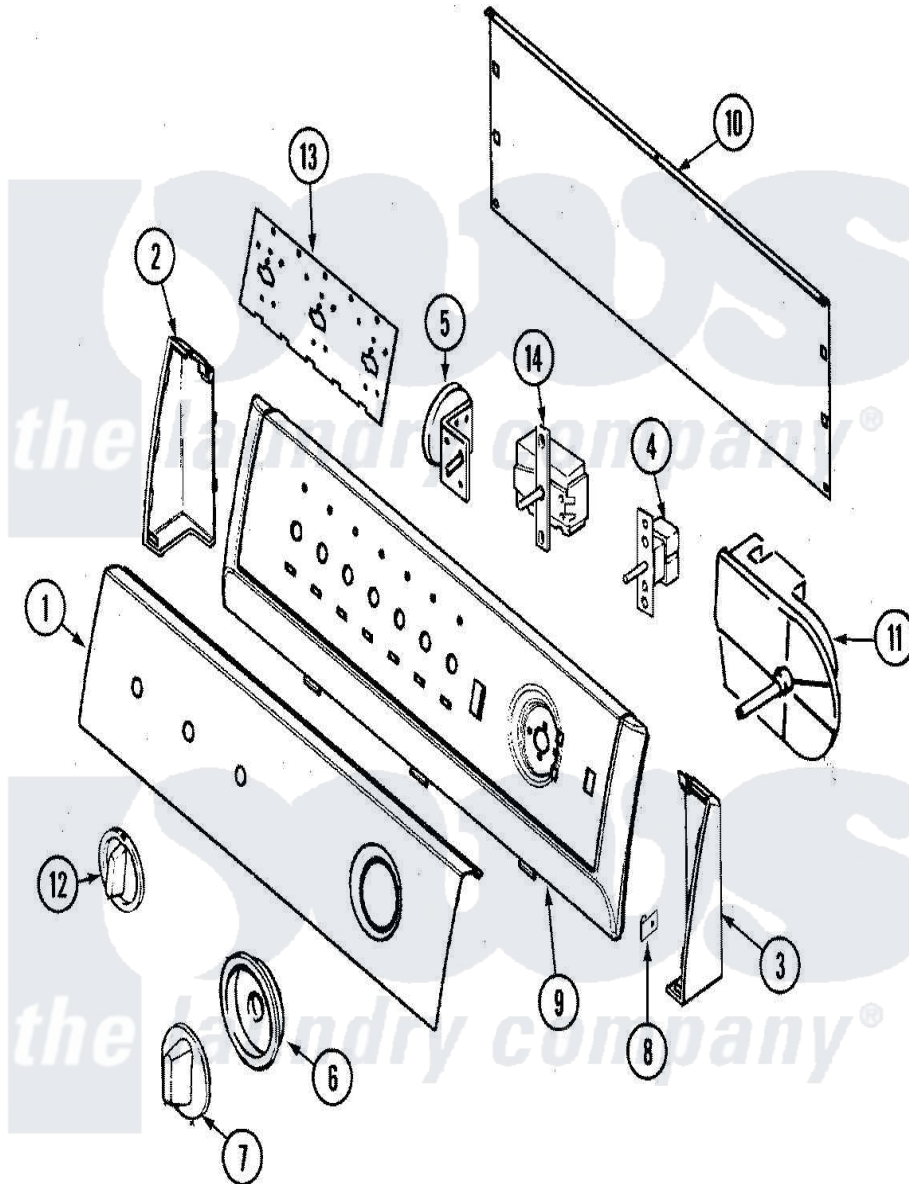

Maytag CAV4000AKW 03 - CONTROL PANEL

Maytag Residential Maytag CAV4000AKW Washer Parts Parts Diagram 03 - CONTROL PANEL
 Click on the part number to view part

Item	Original Part Number	Replaced By	Status	Part Description
1	21001654			Panel, Control
2	25-3092	90767		Screw, 8A X 3/8 HeX Washer Head Tapping
"	21001629	21001546		Endcap, Panel
3	21001636	21001547		Endcap, Panel
"	25-3092	90767		Screw, 8A X 3/8 HeX Washer Head Tapping
4	21001491			Switch, Water Temperature
"	25-3092	90767		Screw, 8A X 3/8 HeX Washer Head Tapping
5	21001625	21001741		Switch, Pressure
"	25-3092	90767		Screw, 8A X 3/8 HeX Washer Head Tapping
6	21001520			Skirt, Timer Knob
7	21001526			Knob, Timer
8	25-7851			Speedclip, End Cap To Top
9	21001635	21001552		Frame , Control Panel
10	21001527			Shield, Rear

"	25-3092	90767	Screw, 8A X 3/8 HeX Washer Head Tapping
"	25-3457		Screw, Sems
"	25-7853	25-7933	Ring, Retaining
11	21001685		Timer
"	25-3092	90767	Screw, 8A X 3/8 HeX Washer Head Tapping
12	21001544		Knob, Selector
13	21001603		Shield, Control
"	53-2504	31001193	Pad, Shield
14	21001687		Switch, Speed
"	25-3092	90767	Screw, 8A X 3/8 HeX Washer Head Tapping
NI	21001725	Not Available	MANUAL, USE & CARE (SPAN)
"	21001708	Not Available	MANUAL, USE & CARE