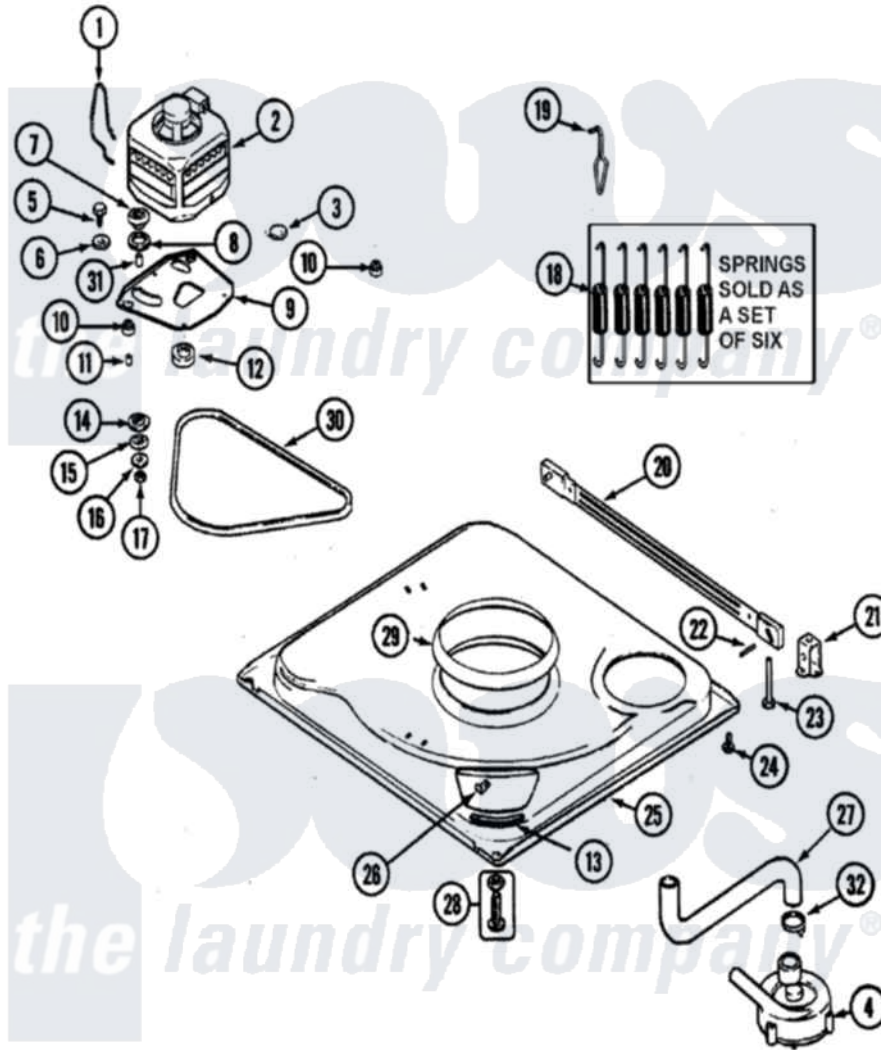

# Maytag CAV4004AGW 01 - BASE & MOTOR

Maytag Residential Maytag CAV4004AGW Washer Parts Parts Diagram 01 - BASE & MOTOR  
 Click on the part number to view part

Item	Original Part Number	Replaced By	Status	Part Description
1	21001110	<a href="#">22004376</a>		Spring, Motor Pivot
2	21002235	<a href="#">22004283</a>		Motor, Export 230V 50/60 Hz
"	<a href="#">21001637</a>			Motor
"	<a href="#">22002721</a>			Shield, Motor
3	<a href="#">21001486</a>			Foot Slide, Isolator
4	21001873	<a href="#">35-6780</a>		Pump-Water
"	21002219	<a href="#">35-6780</a>		Pump-Water
5	25-7833	<a href="#">21001977</a>		Screw
6	<a href="#">25-7834</a>			Washer, Motor/Base Screw
7	<a href="#">33-9946</a>			Isolator, Motor
8	<a href="#">35-3570</a>			Washer, Motor Pivot
9	<a href="#">21001783</a>			Plate And Screw Assembly
10	<a href="#">35-3646</a>			Isolator, Motor Plate
11	<a href="#">25-7831</a>			Spacer, Mounting
12	<a href="#">21001833</a>			Pulley, Motor
13	<a href="#">35-2065</a>			Pad, Motor Plate