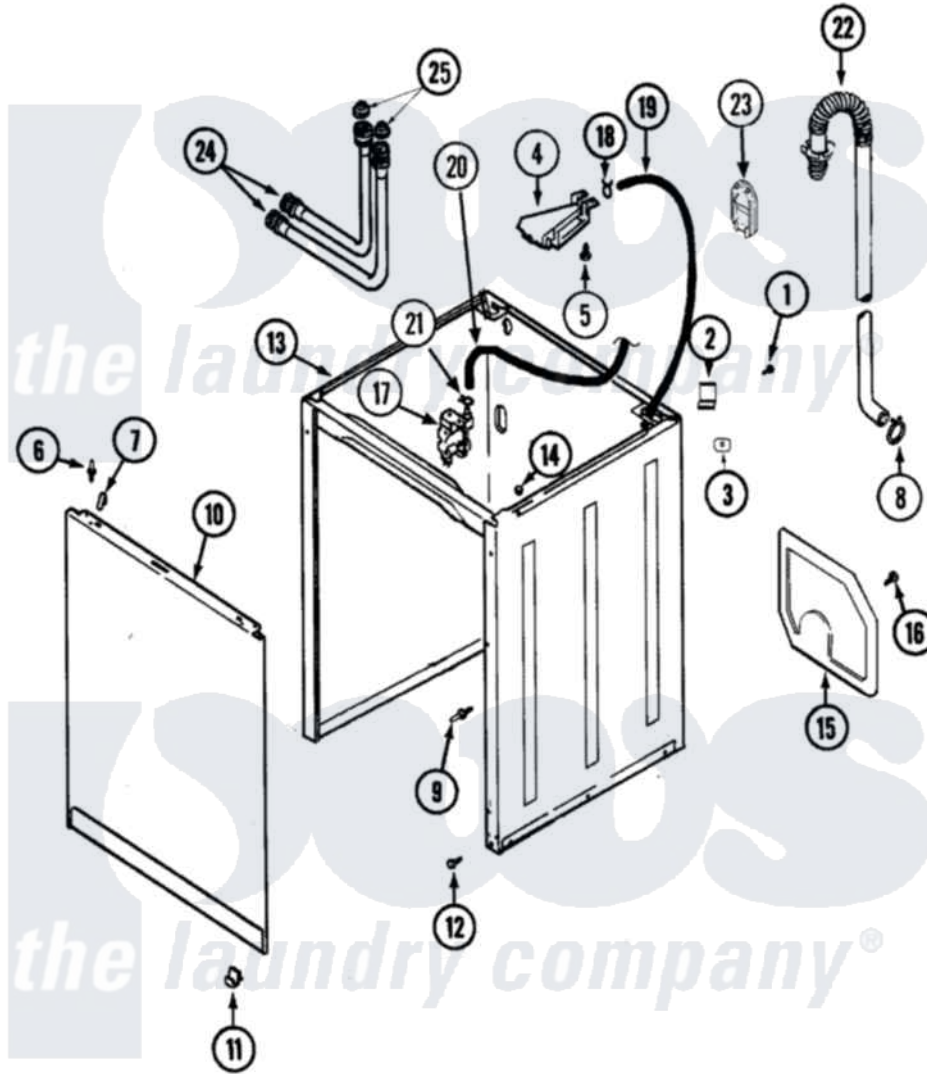

Maytag CAV4004AGW 02 - CABINET

Maytag [Residential Maytag CAV4004AGW Washer Parts](#) Parts Diagram 02 - CABINET
 Click on the part number to view part

Item	Original Part Number	Replaced By	Status	Part Description
1	25-7893			Screw
2	35-2846			Hinge, Cabinet Top
3	35-4128			Pad, Hinge
4	12002749			Hose, Flume Kit
"	21001760			Flume Assembly / Water Diverter
5	25-3092	90767		Screw, 8A X 3/8 HeX Washer Head Tapping
6	53-0643			Pin, Locator
"	53-0200			Sleeve, Locator Pin
"	25-0224	3400029		Nut, Adapter Plate
7	25-7220			Clip, Cabinet Top
8	21001875	285655		Clamp, Hose
9	21001829			Post, Locating
10	35-2084			Panel, Front
"	21001281			Damper, Sound Pad
"	21002011			Pad, Cabinet

11	25-7732	681414	Screw, 10AB X 1/2
"	53-0120		Clip, Front Panel
12	35-4129		Bumper, Cabinet
13	21001871		Cabinet
"	35-1007		Strain Relief
14	33-2653		Bumper, Cabinet
15	21001876		Shield, Rear
16	25-7732	681414	Screw, 10AB X 1/2
17	22001196		Valve, Water
18	25-7867	596669	Clamp, Manifold
19	12002749		Hose, Flume Kit
"	35-2378	12002749	Hose, Flume Kit
20	21001749	21001748	Hose, Pressure Switch
21	25-7796	596669	Clamp, Manifold
22	21001872		Hose, Drain
23	21001874		Outlet, Drain Hose
24	35-3400		Inlet Hose Assembly
"	35-3401		Inlet Hose Assembly
25	33-4264N		Strainer And Washer Kit