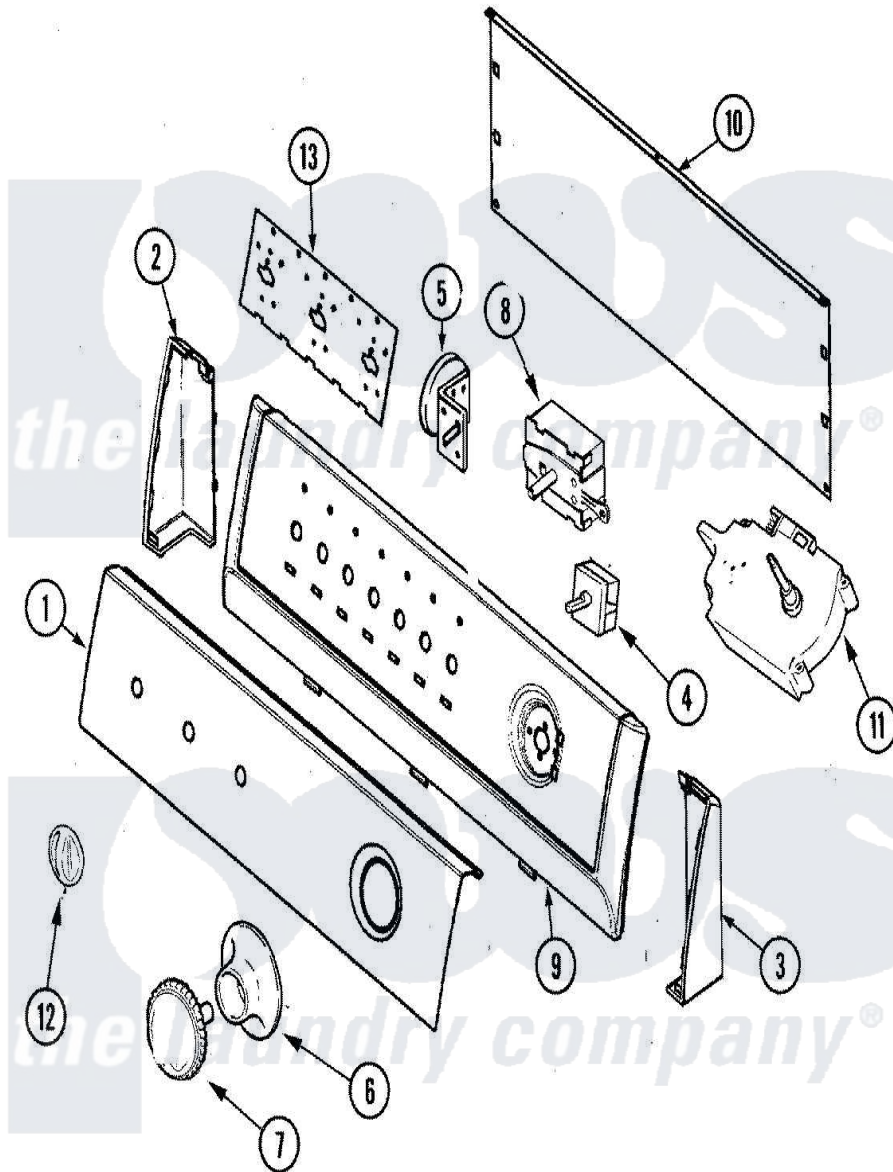

Maytag CAV4004AGW 03 - CONTROL PANEL

Maytag Residential Maytag CAV4004AGW Washer Parts Parts Diagram 03 - CONTROL PANEL
 Click on the part number to view part

Item	Original Part Number	Replaced By	Status	Part Description
1	21002023		Not Available	PANEL, CONTROL (WHT) / FACIA
"	21002166	21002157		Facia
2	25-3092	90767		Screw, 8A X 3/8 HeX Washer Head Tapping
"	21001629	21001546		Endcap, Panel
3	21001636	21001547		Endcap, Panel
"	25-3092	90767		Screw, 8A X 3/8 HeX Washer Head Tapping
4	31001443			Switch, Two Pos Rotary
5	Y2201474			Switch, Pressure
"	25-3092	90767		Screw, 8A X 3/8 HeX Washer Head Tapping
"	21001882			Switch, Pressure
6	21001520			Skirt, Timer Knob
7	21001526			Knob, Timer
8	25-3092	90767		Screw, 8A X 3/8 HeX Washer Head Tapping

"	21001491		Switch, Water Temperature
9	21001635	21001552	Frame , Control Panel
10	21001527		Shield, Rear
"	25-3092	90767	Screw, 8A X 3/8 HeX Washer Head Tapping
11	21001704		Timer
"	25-3092	90767	Screw, 8A X 3/8 HeX Washer Head Tapping
12	21001544		Knob, Selector
13	21001603		Shield, Control
"	21002067		Shield, Control