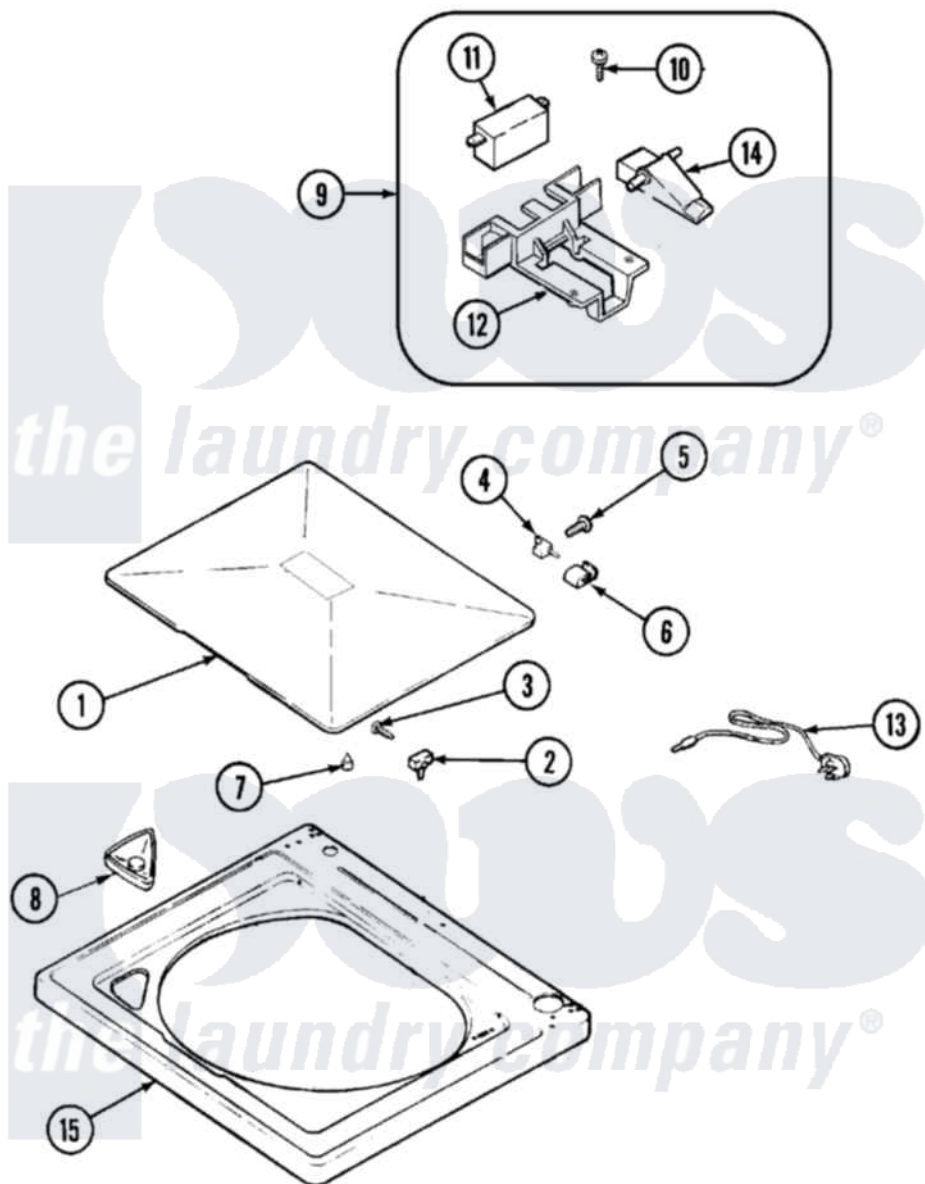

Maytag CAV4004AGW 05 - TOP

Maytag [Residential Maytag CAV4004AGW Washer Parts](#) Parts Diagram 05 - TOP
 Click on the part number to view part

Item	Original Part Number	Replaced By	Status	Part Description
1	35-2026			Lid
2	43-0057			Actuator, Door Switch
3	25-7438			Screw
4	35-2045			Pin, Hinge
5	25-7893			Screw
6	35-2044			Hinge, Lid
7	35-0581			Bumper, Door
8	21001597			Dispenser, Bleach
9	21001137	12001187		Kit, Lid Switch Assembly
10	21001136	3400872		Screw, 8-18 X 3/8
11	21001148	12001187		Kit, Lid Switch Assembly
12	21001135			Housing, Lid Switch
13	22003817	3370225		Screw
"	22003540			Cord, Power
"	22004405		Not Available	CORD ADAPTER ASSY
"	21001645		Not Available	CORD, POWER

14	21001134	Lever, Lid Switch
15	21001602	Top, Cabinet
"	21001458	10091101 Block-Fuse
"	21001457	Fuse
"	35-1007	Strain Relief