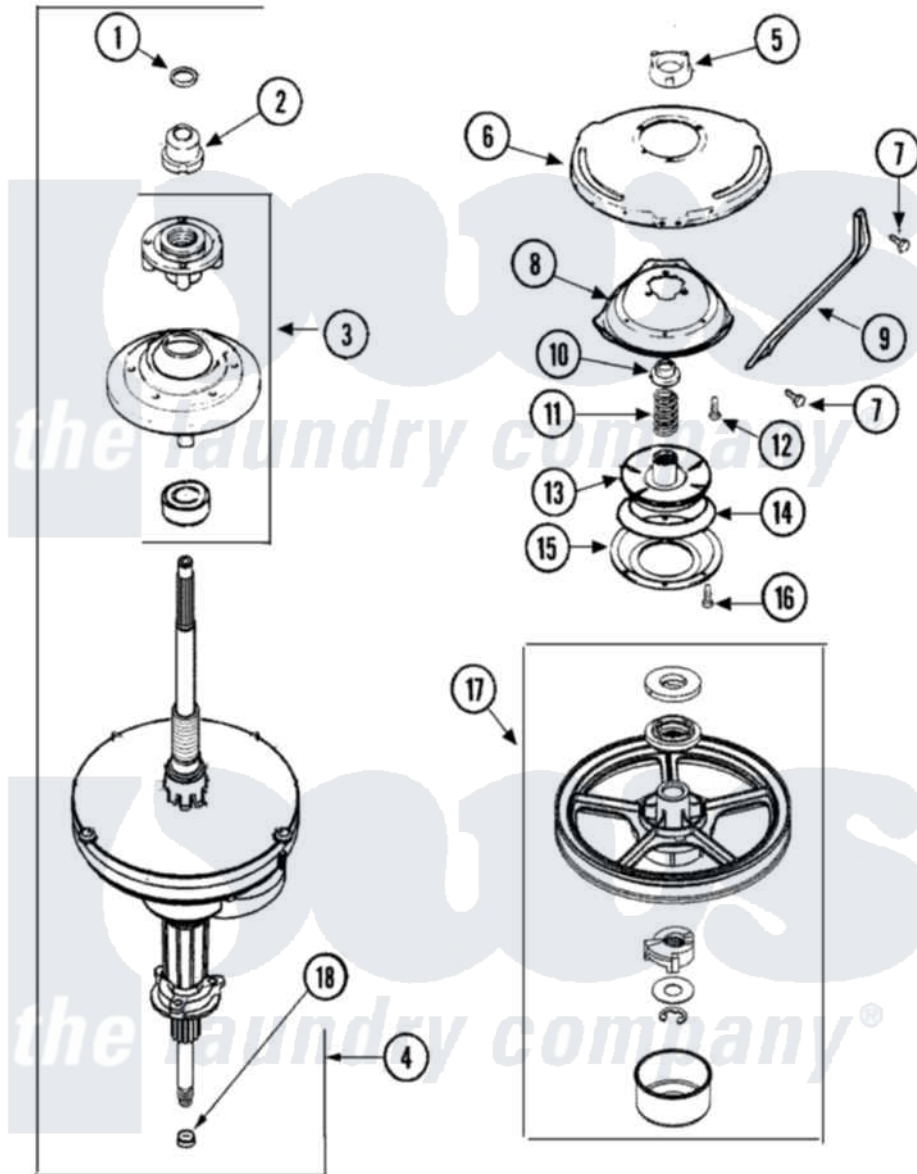

# Maytag CAV4004AGW 07 - TRANSMISSION (SERIES 22)

Maytag [Residential Maytag CAV4004AGW Washer Parts](#) Parts Diagram 07 - TRANSMISSION (SERIES 22)  
 Click on the part number to view part

Item	Original Part Number	Replaced By	Status	Part Description
1	<a href="#">25-7941</a>			"O" Ring, Agr Drive Shaft
2	21001533	<a href="#">35-5655-1</a>		Seal
3	21001868	<a href="#">W10219156</a>		Tub Seal
4	21001867	<a href="#">35-6615</a>		Ht Tran S
5	21001511	<a href="#">12001562</a>		Bearing Assembly
6	<a href="#">21001518</a>			Support, Tub
7	<a href="#">21001858</a>			Screw 5/16-18 x 1/2
8	<a href="#">21001163</a>			Housing, Suspension
9	<a href="#">21001532</a>			Brace, Tub
10	<a href="#">35-2017</a>			Retainer, Brake Spring
11	<a href="#">21001910</a>			Spring, Brake
12	<a href="#">21001509</a>			Screw, High Performance Plastic
13	21002010	<a href="#">35-6714</a>		Brake Roto
14	<a href="#">21002026</a>			Snubber
15	<a href="#">35-6918</a>			Stator, Brake
16	<a href="#">21001065</a>			Screw, No.10-24 x .50 Hxnibhd