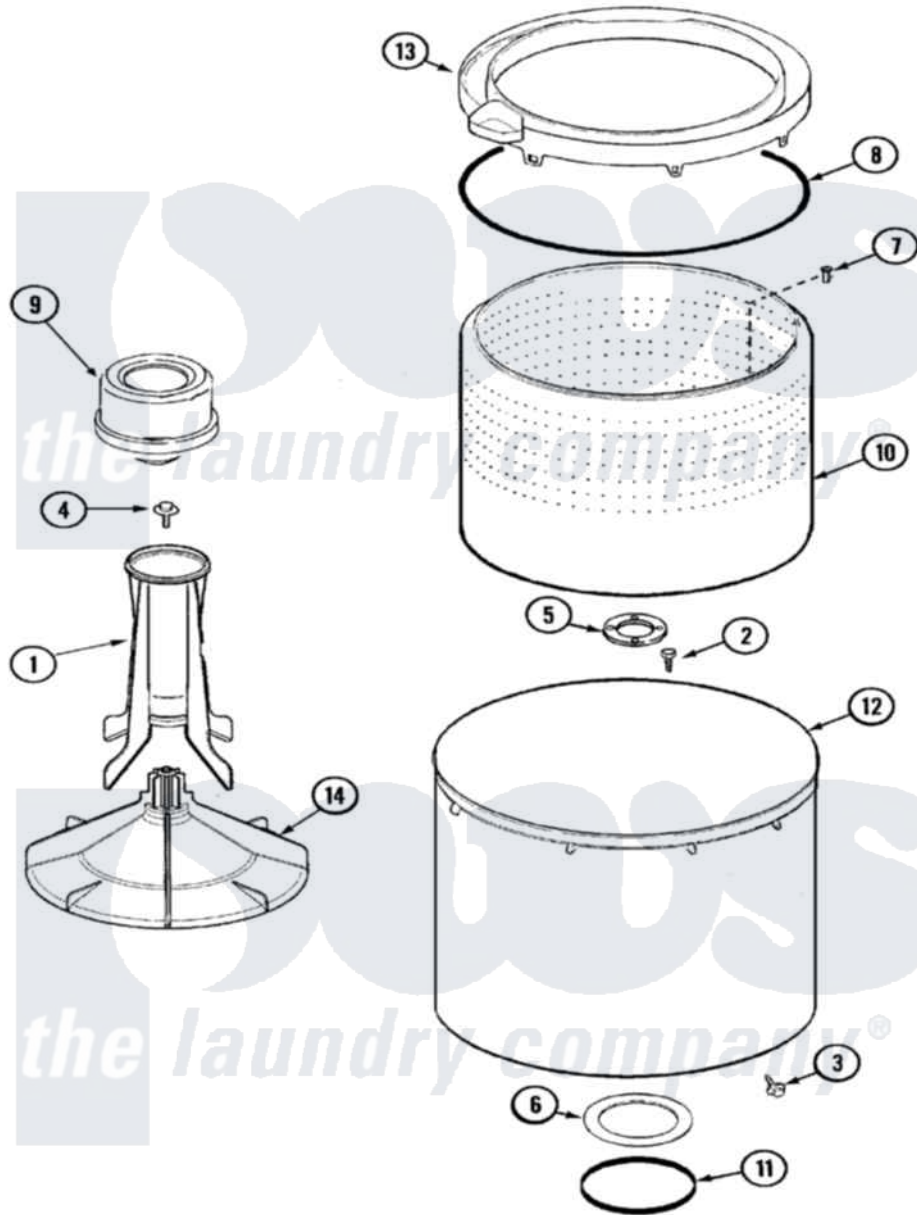

Maytag CAV4004AGW 08 - TUB

Maytag Residential Maytag CAV4004AGW Washer Parts Parts Diagram 08 - TUB
 Click on the part number to view part

Item	Original Part Number	Replaced By	Status	Part Description
1	21001521			Top, Agitator
2	21001510	22002947		Bolt, Tub
3	25-7953	22002933		Screw
4	25-8004	W10309247		Screw
5	35-3685			Gasket, Basket To Centerpost
6	35-3686			Gasket, Tub To Housing
7	25-7967	3400504		Screw
8	35-2328			Seal, Tub Top
9	21001905			Dispenser, Fabric
10	21001529			Basket Assembly
11	35-2978			Seal, Tub/Housing
12	35-3700			Tub Assembly
13	21001531		Not Available	TOP, TUB (PLASTIC)
14	21001530			Base, Agitator