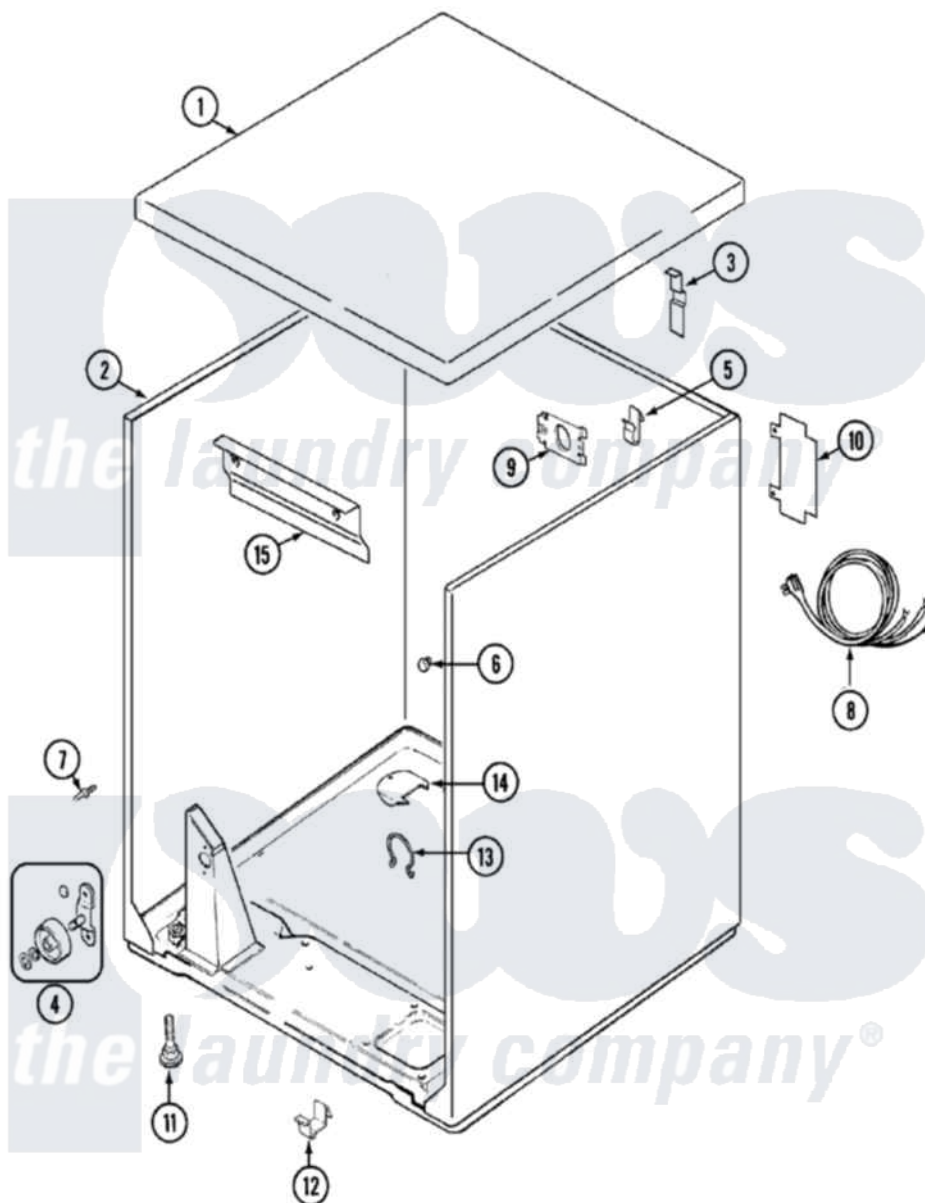

Maytag CYE1000AYW 01 - CABINET

Maytag Residential Maytag CYE1000AYW Dryer Parts Parts Diagram 01 - CABINET
 Click on the part number to view part

Item	Original Part Number	Replaced By	Status	Part Description
1	31001423			Top, Cabinet
2	53-2559	31001714		Cabinet And Base Assembly
3	63-5712			Hinge, Cabinet Top
"	25-3092	90767		Screw, 8A X 3/8 HeX Washer Head Tapping
4	LA-1007	12002126		Reinforcement Brace/Glide Kit
"	LA-1008			Rr Roller Kit
5	25-3034			Clip, Wiring
6	33-2653			Bumper, Cabinet
7	21001829			Post, Locating
9	53-0135		Not Available	SUPPORT, POWER CORD
"	25-7828	489483		Screw 10-32 X 1/2
10	53-0284			Cover, Terminal
"	25-7857	90767		Screw, 8A X 3/8 HeX Washer Head Tapping
11	63-5519		Not Available	LEG, LEVELING
12	53-0120			Clip, Front Panel

14	25-7741	W10116760	Screw
"	53-1921		Shield, Wiring
15	25-3457		Screw, Sems
"	53-0133		Shield, Heat