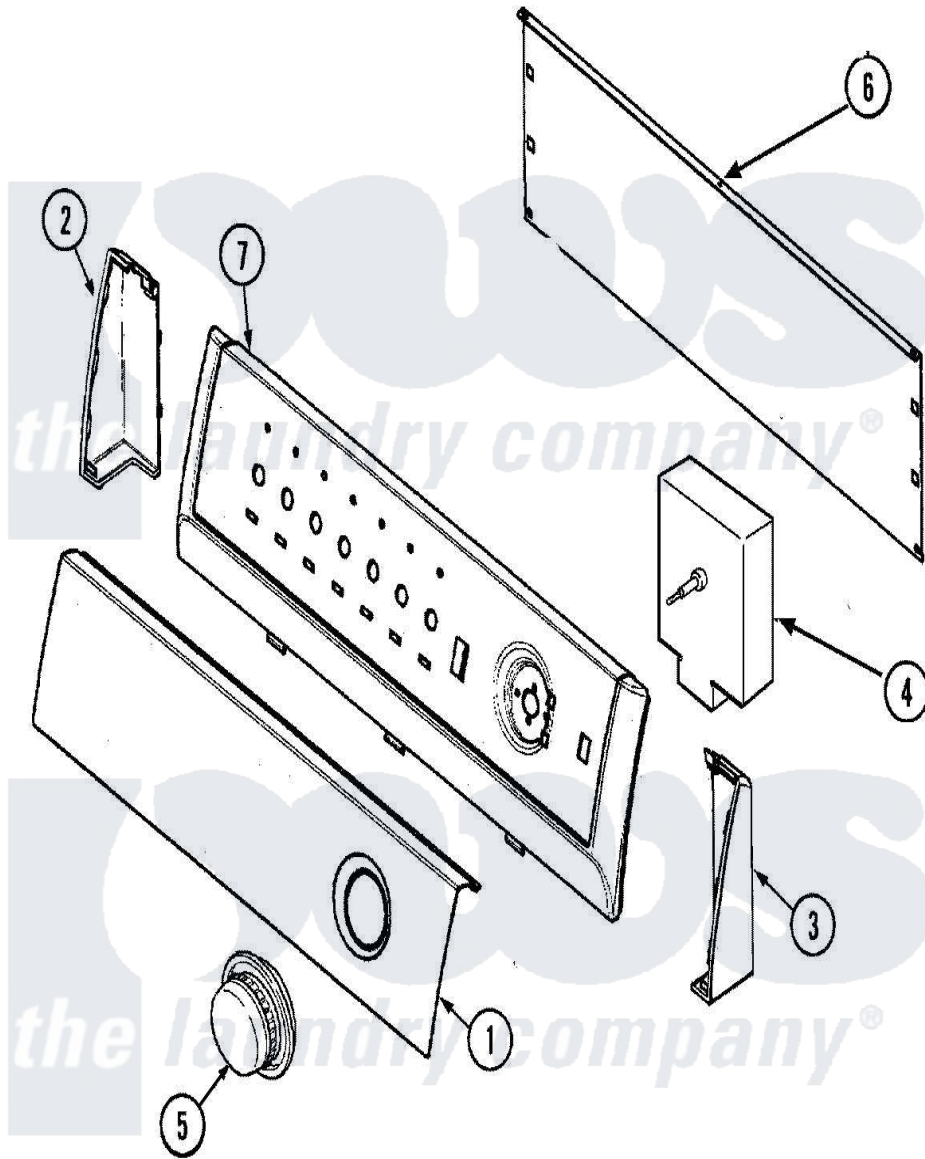

Maytag CYE1000AYW 02 - CONTROL PANEL

Maytag [Residential Maytag CYE1000AYW Dryer Parts](#) Parts Diagram 02 - CONTROL PANEL
 Click on the part number to view part

Item	Original Part Number	Replaced By	Status	Part Description
1	31001545			Panel, Control
2	25-3092	90767		Screw, 8A X 3/8 HeX Washer Head Tapping
"	21001546			Endcap, Panel
3	25-3092	90767		Screw, 8A X 3/8 HeX Washer Head Tapping
"	21001547			Endcap, Panel
4	31001119	W10116760		Screw
"	31001108			Timer
5	31001404			Panel, Control
6	25-3092	90767		Screw, 8A X 3/8 HeX Washer Head Tapping
"	21001527			Shield, Rear
7	21001552			Frame , Control Panel
NI	31001487			Harness, Wire