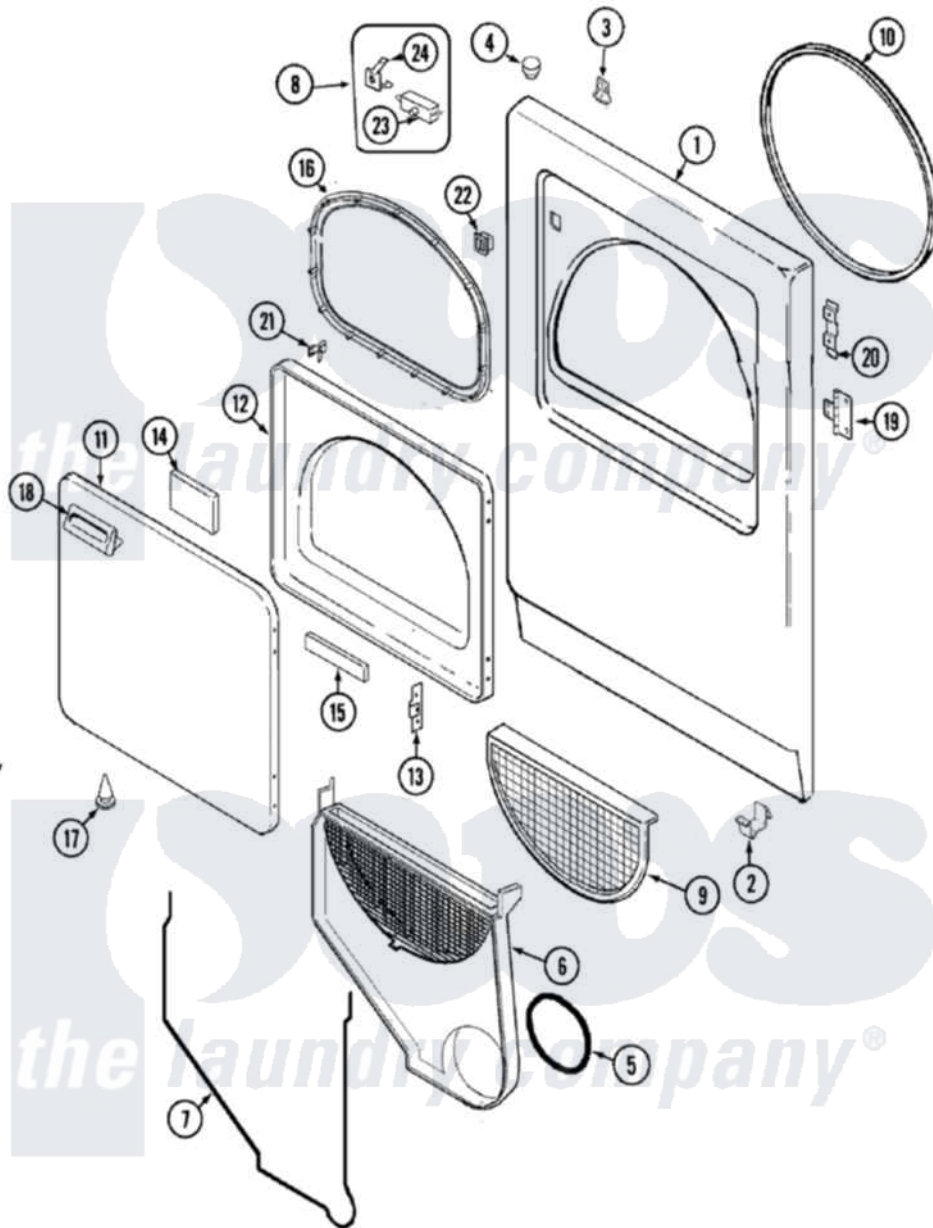

Maytag CYE1000AYW 03 - DOOR

Maytag Residential Maytag CYE1000AYW Dryer Parts Parts Diagram 03 - DOOR
 Click on the part number to view part

| Item | Original Part Number | Replaced By | Status | Part Description |
|------|--------------------------|---------------------------|---------------|-------------------------|
| 1 | 53-0726 | 31001771 | | Panel, Front |
| 2 | 53-0120 | | | Clip, Front Panel |
| 3 | 31001526 | | | Lock, Top |
| 4 | 33-2653 | | | Bumper, Cabinet |
| 5 | 53-0203 | 12001324 | | Duct Kit, Collector |
| 6 | 25-7810 | 415013-35 | | Screw |
| " | 12001324 | | | Duct Kit, Collector |
| 7 | 53-0204 | | | Seal |
| 8 | LA-1005 | | | Switch Kit |
| 9 | 53-0918 | | | Filter, Lint |
| 10 | 53-0281 | 31001747 | | Seal Assembly |
| 11 | 25-7770 | 3196169 | | Screw, Element |
| " | 53-0154 | | | Panel, Outer Door |
| 12 | 53-0912 | | Not Available | PANEL, INNER DOOR (WHT) |
| 13 | 53-0119 | | | Clip, Hinge |
| 14 | 53-1490 | | | Door Pad |

| | | | |
|----|-------------------------|---------------------------|-------------------------------|
| 15 | 53-1491 | | Door Pad |
| 16 | 53-0648 | 31001529 | Seal, Door |
| 17 | 25-7889 | | Plug Button |
| 18 | 25-7810 | 415013-35 | Screw |
| " | 53-0927 | | Handle, Door |
| 19 | 25-7809 | | Screw, No.6-20 1/2 Flthd Torx |
| " | 53-1492 | | Hinge, Dryer Door |
| 20 | 53-0121 | Not Available | TWIN NUT |
| 21 | 53-2364 | LA-1003 | Door Catch Kit |
| 22 | 53-0187 | LA-1003 | Door Catch Kit |
| 23 | 53-0147 | 53-0148 | Switch, Door |
| 24 | 63-5990 | 31001319 | Clip, Switch |