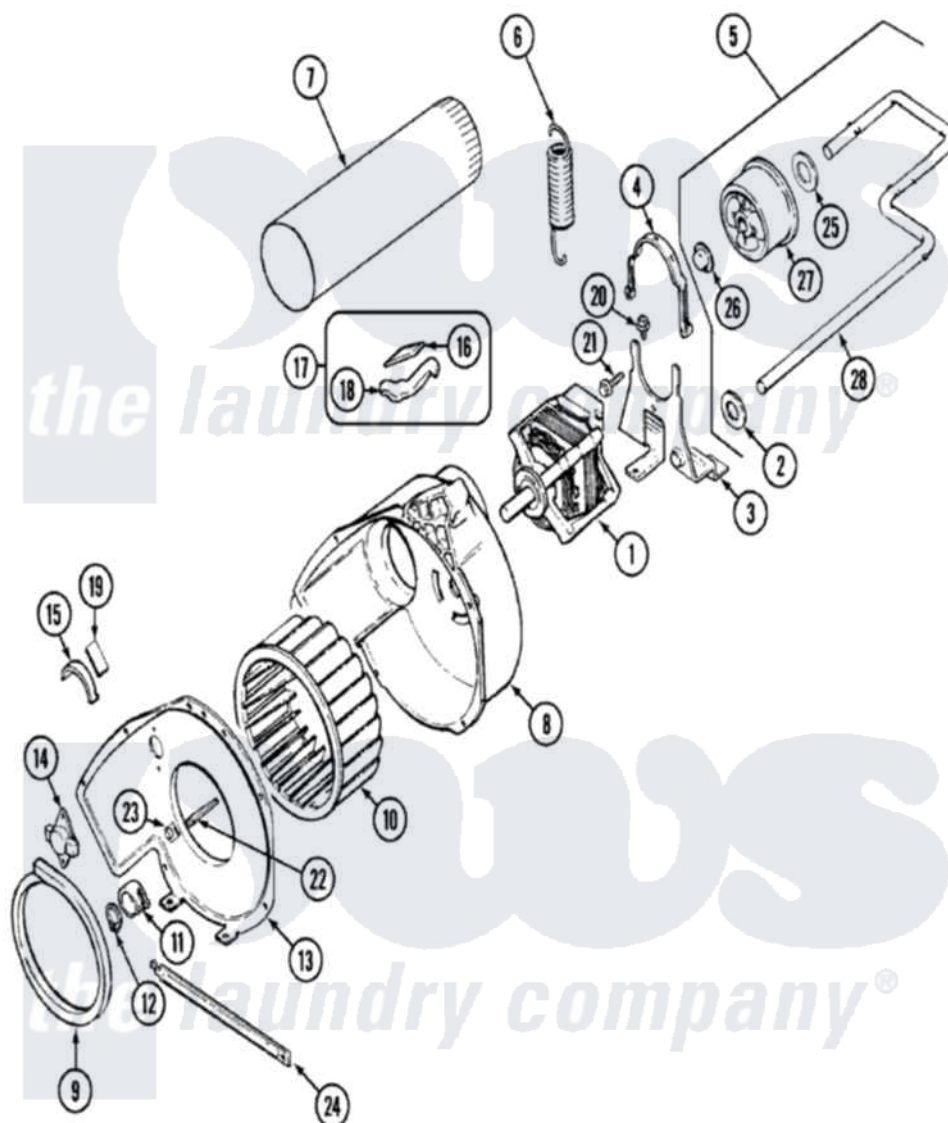

# Maytag CYE1000AYW 05 - MOTOR & DRIVE

Maytag Residential Maytag CYE1000AYW Dryer Parts Parts Diagram 05 - MOTOR & DRIVE  
 Click on the part number to view part

Item	Original Part Number	Replaced By	Status	Part Description
1	<a href="#">31001535</a>			Pulley, Motor
"	31001512	<a href="#">W10410996</a>		Motor-Drive
2	<a href="#">25-7815</a>			Washer
3	53-1932	<a href="#">31001570</a>		Bracket, Motor
4	53-0214	<a href="#">660658</a>		Clamp, Motor Mounting 343481 685441
5	<a href="#">53-2287</a>			Idler Assembly
6	<a href="#">31001465</a>			Spring, Idler
7	25-2134	<a href="#">W10116760</a>		Screw
"	<a href="#">53-0134</a>			Duct, Exhaust
8	<a href="#">53-1801</a>			Housing, Blower
9	53-0203	<a href="#">12001324</a>		Duct Kit, Collector
10	<a href="#">31001317</a>			Wheel, Blower
11	25-7823	<a href="#">312967</a>		Clamp, Blower Housing
12	<a href="#">25-7855</a>			Ring, Retaining
13	Y314110	<a href="#">33002917</a>		Screw, No.10-16
"	<a href="#">53-1934</a>			Cover, Blower Housing

14	25-2134	<a href="#">W10116760</a>	Screw
"	<a href="#">31001192</a>		Thermostat, Control
15	<a href="#">31001470</a>		Glide, Tumbler
16	<a href="#">31001356</a>		Pad, Glide
17	<a href="#">LA-1006</a>		Glide Kit, Tumbler
18	<a href="#">31001469</a>		Glide, Tumbler
19	<a href="#">31001356</a>		Pad, Glide
20	25-7963	<a href="#">31001571</a>	Screw, 10-24 x 0700 Hxwshrd Ty
21	25-7733	<a href="#">681414</a>	Screw, 10AB X 1/2
22	<a href="#">53-1026</a>		Guide, Vane Inlet
23	<a href="#">25-3457</a>		Screw, Sems
24	<a href="#">53-1625</a>		Brace, Tumbler Support
25	<a href="#">25-7815</a>		Washer
26	<a href="#">25-7957</a>		Pushnut
27	<a href="#">31001344</a>		Pulley, Idler
28	53-2250	<a href="#">53-2287</a>	Idler Assembly