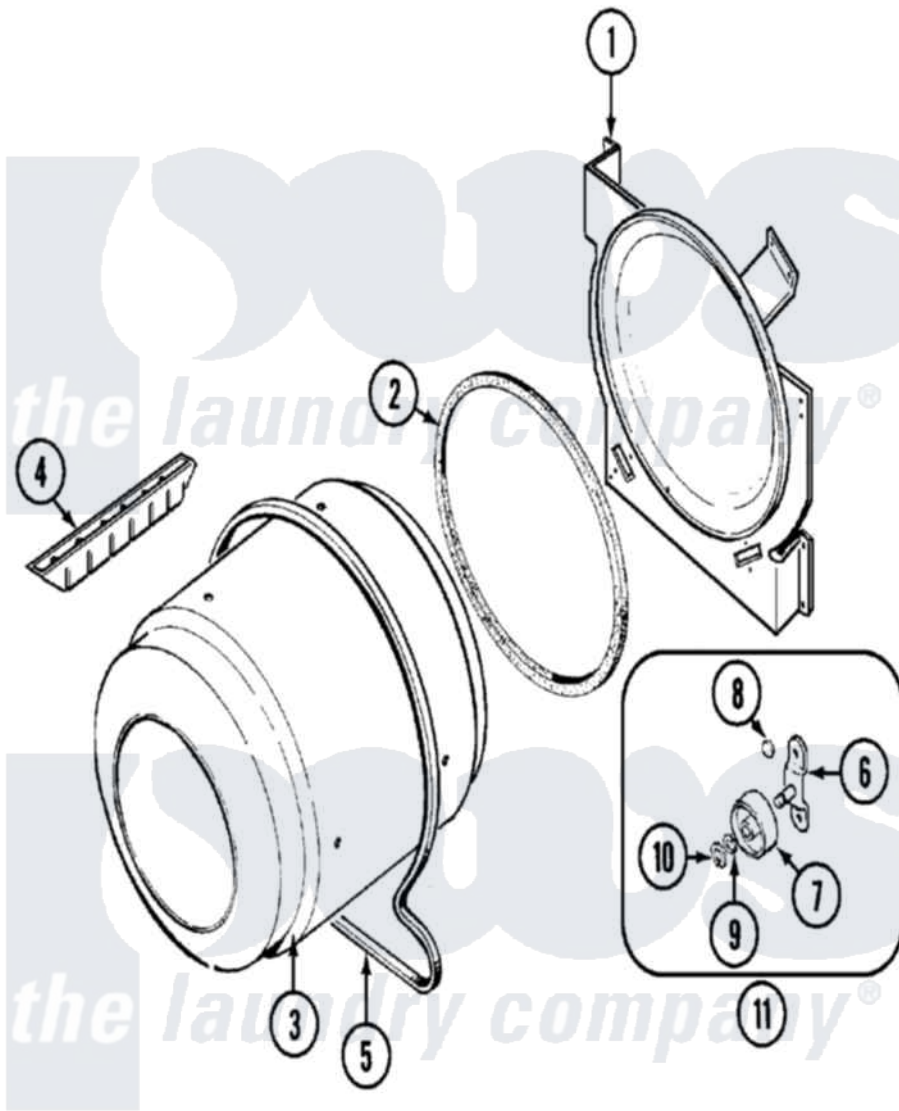

# Maytag CYE1000AYW 07 - TUMBLER

Maytag Residential Maytag CYE1000AYW Dryer Parts Parts Diagram 07 - TUMBLER  
 Click on the part number to view part

Item	Original Part Number	Replaced By	Status	Part Description
1	<a href="#">LA-1054</a>			Dryer Bulkhead Kit
"	25-7733	<a href="#">681414</a>		Screw, 10AB X 1/2
2	53-0281	<a href="#">31001747</a>		Seal Assembly
3	<a href="#">53-1250</a>			Cylinder
4	25-7759	<a href="#">3196164</a>		Screw
"	Y02100002		Not Available	BAFFLE (WHT)
5	31531589	<a href="#">341241</a>		Belt
6	<a href="#">53-0197</a>			Support Assembly-Cylinder Rear
"	25-7101	<a href="#">3351614</a>		Screw, Gearcase Cover Mounting
7	<a href="#">31001096</a>			Roller
8	<a href="#">25-7813</a>			Spacer
9	<a href="#">25-7814</a>			Washer
10	<a href="#">25-7854</a>			Ring, Retaining
11	<a href="#">LA-1008</a>			Rr Roller Kit