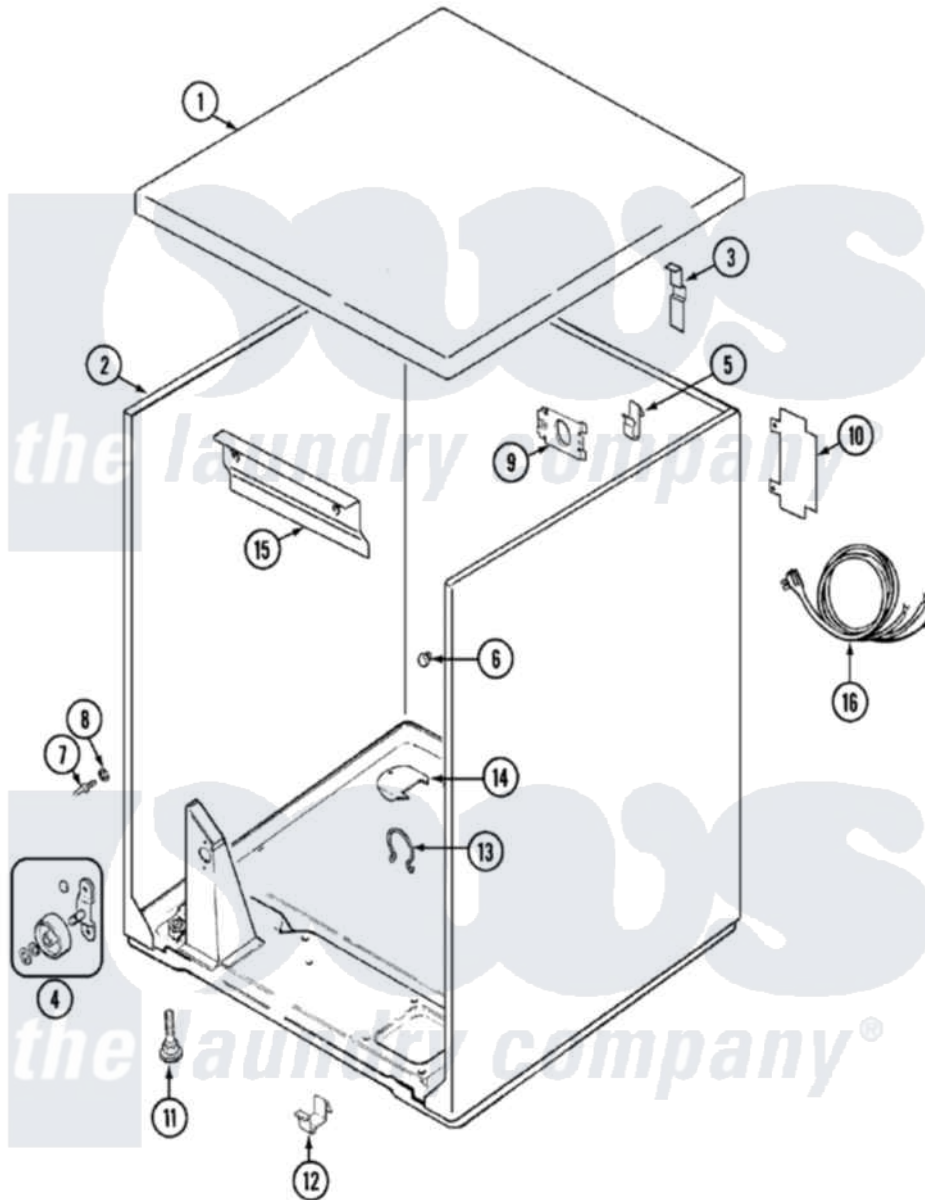

Maytag CYE2000AKW 01 - CABINET

Maytag [Residential Maytag CYE2000AKW Dryer Parts](#) Parts Diagram 01 - CABINET
 Click on the part number to view part

Item	Original Part Number	Replaced By	Status	Part Description
1	31001423			Top, Cabinet
2	53-2559	31001714		Cabinet And Base Assembly
3	63-5712			Hinge, Cabinet Top
"	25-3092	90767		Screw, 8A X 3/8 HeX Washer Head Tapping
4	LA-1007	12002126		Reinforcement Brace/Glide Kit
"	LA-1008			Rr Roller Kit
5	25-3034			Clip, Wiring
6	33-2653			Bumper, Cabinet
7	53-0643			Pin, Locator
8	25-0224	3400029		Nut, Adapter Plate
"	53-0200			Sleeve, Locator Pin
9	25-7828	489483		Screw 10-32 X 1/2
"	53-0135		Not Available	SUPPORT, POWER CORD
10	25-7857	90767		Screw, 8A X 3/8 HeX Washer Head Tapping
"	53-0284			Cover, Terminal

11	63-5519	Not Available	LEG, LEVELING
12	53-0120		Clip, Front Panel
13	25-7027	16515	Clip
14	25-7741	W10116760	Screw
"	53-1921		Shield, Wiring
15	25-3457		Screw, Sems
"	53-0133		Shield, Heat
16	63-6259	31001547	Cord, Power