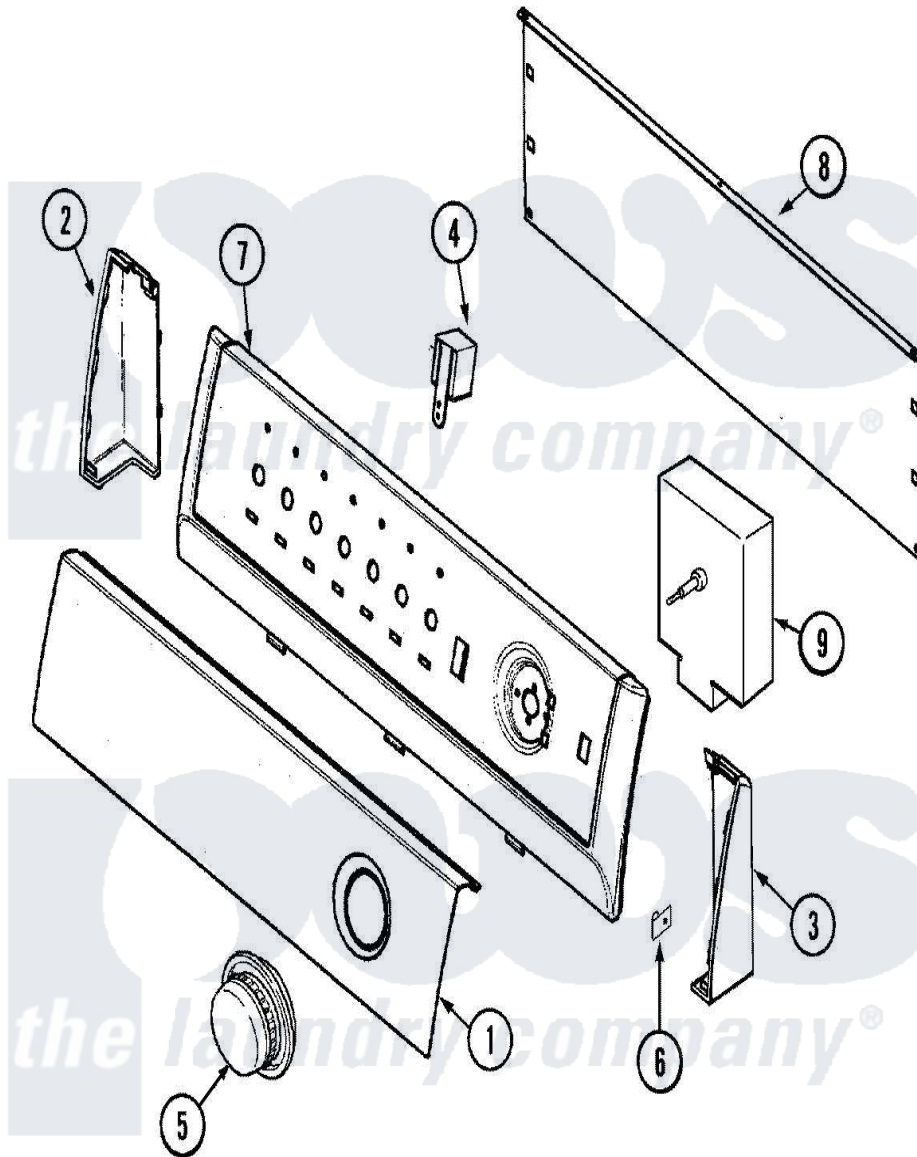

# Maytag CYE2000AKW 02 - CONTROL PANEL

Maytag [Residential Maytag CYE2000AKW Dryer Parts](#) Parts Diagram 02 - CONTROL PANEL  
 Click on the part number to view part

Item	Original Part Number	Replaced By	Status	Part Description
1	<a href="#">31001434</a>			Panel, Control
2	21001629	<a href="#">21001546</a>		Endcap, Panel
"	25-3092	<a href="#">90767</a>		Screw, 8A X 3/8 HeX Washer Head Tapping
3	21001636	<a href="#">21001547</a>		Endcap, Panel
"	25-3092	<a href="#">90767</a>		Screw, 8A X 3/8 HeX Washer Head Tapping
4	<a href="#">53-1639</a>			Buzzer Assembly
5	<a href="#">31001388</a>			Knob/Skirt, Timer
6	<a href="#">25-7851</a>			Speedclip, End Cap To Top
7	21001635	<a href="#">21001552</a>		Frame , Control Panel
8	<a href="#">21001527</a>			Shield, Rear
"	<a href="#">25-3457</a>			Screw, Sems
"	25-3092	<a href="#">90767</a>		Screw, 8A X 3/8 HeX Washer Head Tapping
9	31001069	<a href="#">31001514</a>		Resistor Assembly
"	<a href="#">31001335</a>			Timer