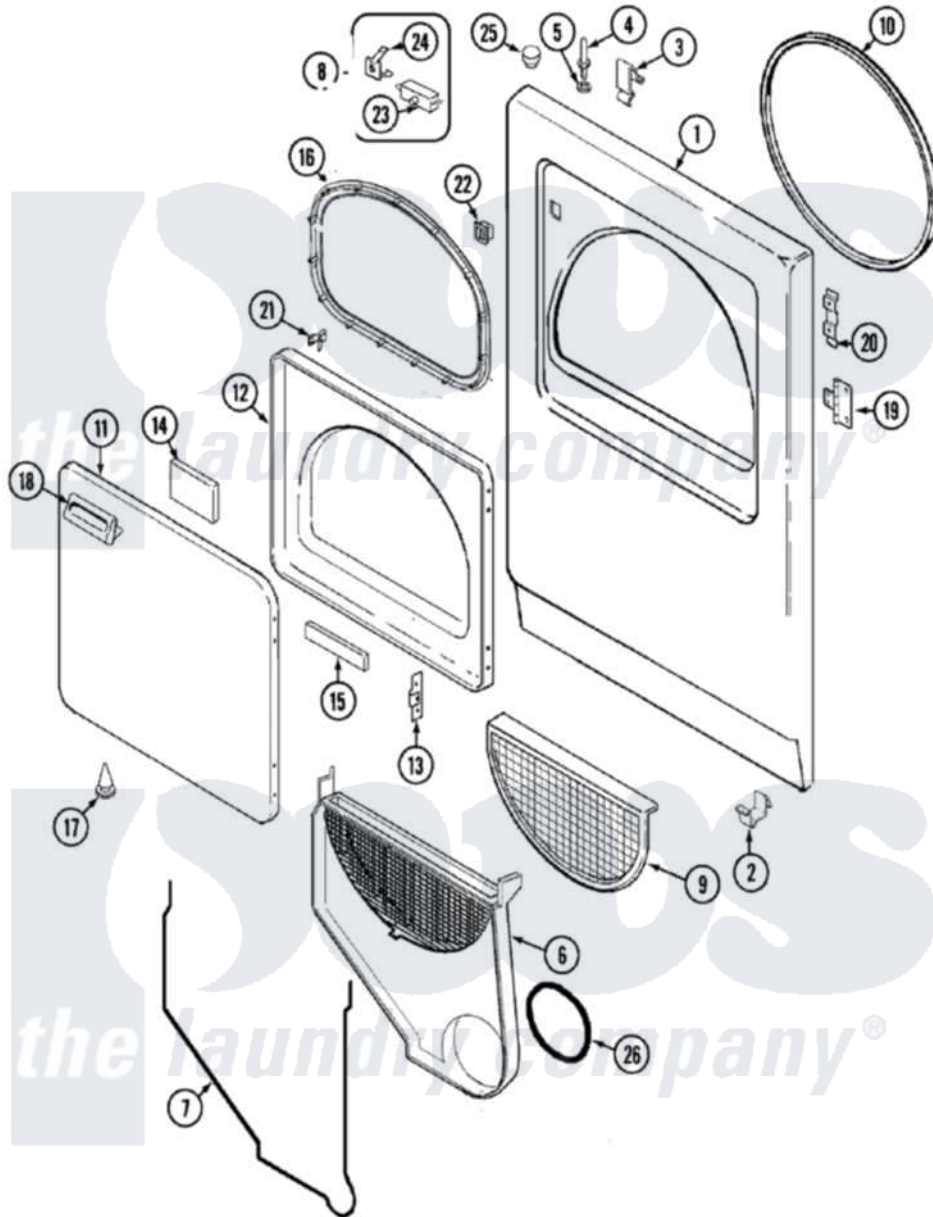

Maytag CYE2000AKW 03 - DOOR

Maytag Residential Maytag CYE2000AKW Dryer Parts Parts Diagram 03 - DOOR
 Click on the part number to view part

Item	Original Part Number	Replaced By	Status	Part Description
1	12001189	31001771		Panel, Front
2	53-0120			Clip, Front Panel
3	25-7220			Clip, Cabinet Top
4	53-0643			Pin, Locator
5	53-0200			Sleeve, Locator Pin
"	25-0224	3400029		Nut, Adapter Plate
6	12001324			Duct Kit, Collector
"	25-7810	415013-35		Screw
7	53-0204			Seal
8	LA-1005			Switch Kit
9	53-0918			Filter, Lint
10	53-0281	31001747		Seal Assembly
11	25-7770	3196169		Screw, Element
"	53-0154			Panel, Outer Door
12	53-0912		Not Available	PANEL, INNER DOOR (WHT)
13	53-0119			Clip, Hinge

14	53-1490		Door Pad
15	53-1491		Door Pad
16	53-0648	31001529	Seal, Door
17	25-7889		Plug Button
18	25-7810	415013-35	Screw
"	53-0927		Handle, Door
19	25-7809		Screw, No.6-20 1/2 Flthd Torx
"	53-1492		Hinge, Dryer Door
20	53-0121	Not Available	TWIN NUT
21	53-2364	LA-1003	Door Catch Kit
"	LA-1003		Door Catch Kit
22	53-0187	LA-1003	Door Catch Kit
23	53-0147	53-0148	Switch, Door
24	63-5990	31001319	Clip, Switch
25	33-2653		Bumper, Cabinet
26	53-0203	12001324	Duct Kit, Collector