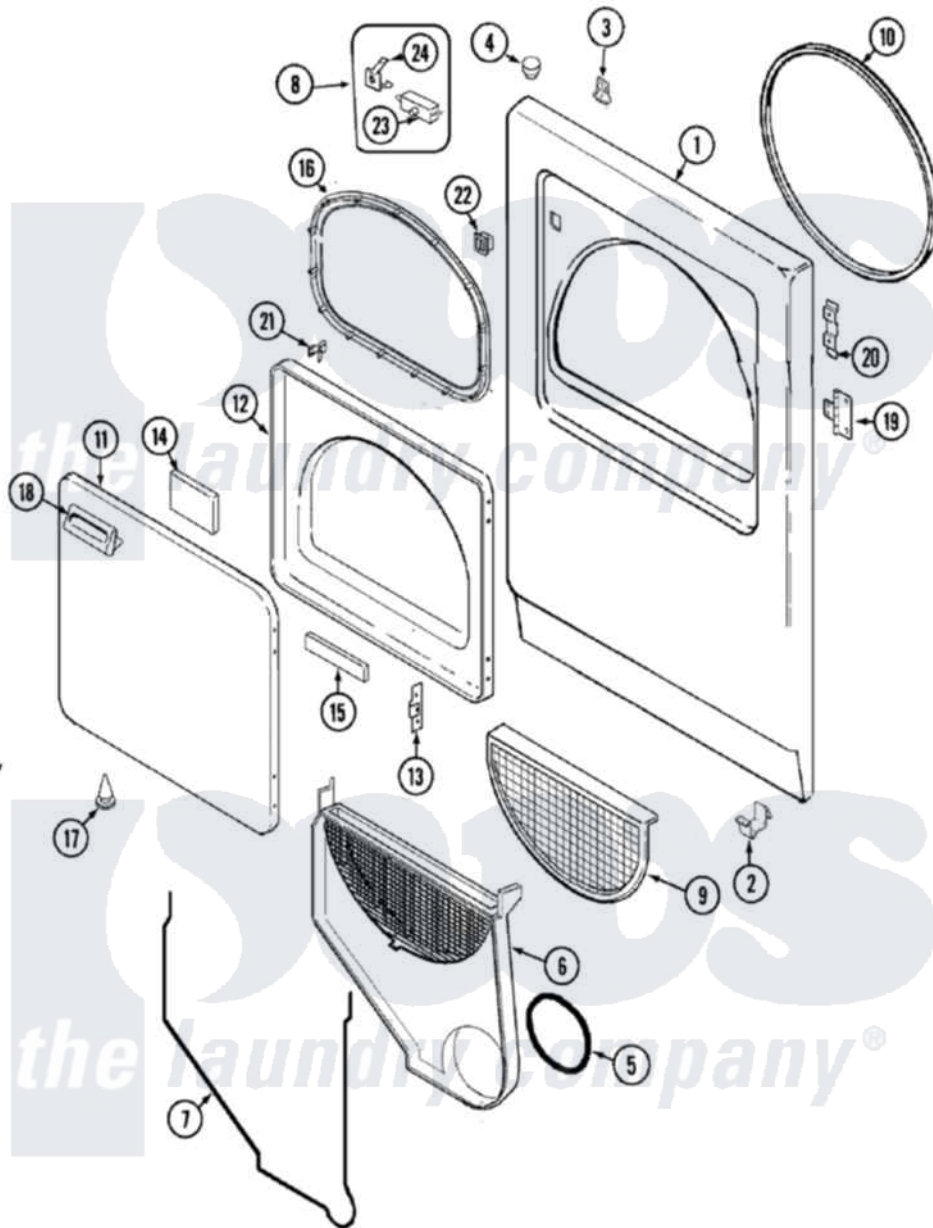

# Maytag CYE2000AKW 04 - DOOR (SERIES 11)

Maytag Residential Maytag CYE2000AKW Dryer Parts Parts Diagram 04 - DOOR (SERIES 11)  
 Click on the part number to view part

Item	Original Part Number	Replaced By	Status	Part Description
1	53-0726	<a href="#">31001771</a>		Panel, Front
2	<a href="#">53-0120</a>			Clip, Front Panel
3	<a href="#">31001526</a>			Lock, Top
4	<a href="#">33-2653</a>			Bumper, Cabinet
5	53-0203	<a href="#">12001324</a>		Duct Kit, Collector
6	25-7810	<a href="#">415013-35</a>		Screw
"	<a href="#">12001324</a>			Duct Kit, Collector
7	<a href="#">53-0204</a>			Seal
8	<a href="#">LA-1005</a>			Switch Kit
9	<a href="#">53-0918</a>			Filter, Lint
10	53-0281	<a href="#">31001747</a>		Seal Assembly
11	25-7770	<a href="#">3196169</a>		Screw, Element
"	<a href="#">53-0154</a>			Panel, Outer Door
12	53-0912		Not Available	PANEL, INNER DOOR (WHT)
13	<a href="#">53-0119</a>			Clip, Hinge
14	<a href="#">53-1490</a>			Door Pad

15	<a href="#">53-1491</a>		Door Pad
16	53-0648	<a href="#">31001529</a>	Seal, Door
17	<a href="#">25-7889</a>		Plug Button
18	25-7810	<a href="#">415013-35</a>	Screw
"	<a href="#">53-0927</a>		Handle, Door
19	<a href="#">25-7809</a>		Screw, No.6-20 1/2 Flthd Torx
"	<a href="#">53-1492</a>		Hinge, Dryer Door
20	53-0121	Not Available	TWIN NUT
21	53-2364	<a href="#">LA-1003</a>	Door Catch Kit
22	53-0187	<a href="#">LA-1003</a>	Door Catch Kit
23	53-0147	<a href="#">53-0148</a>	Switch, Door
24	63-5990	<a href="#">31001319</a>	Clip, Switch