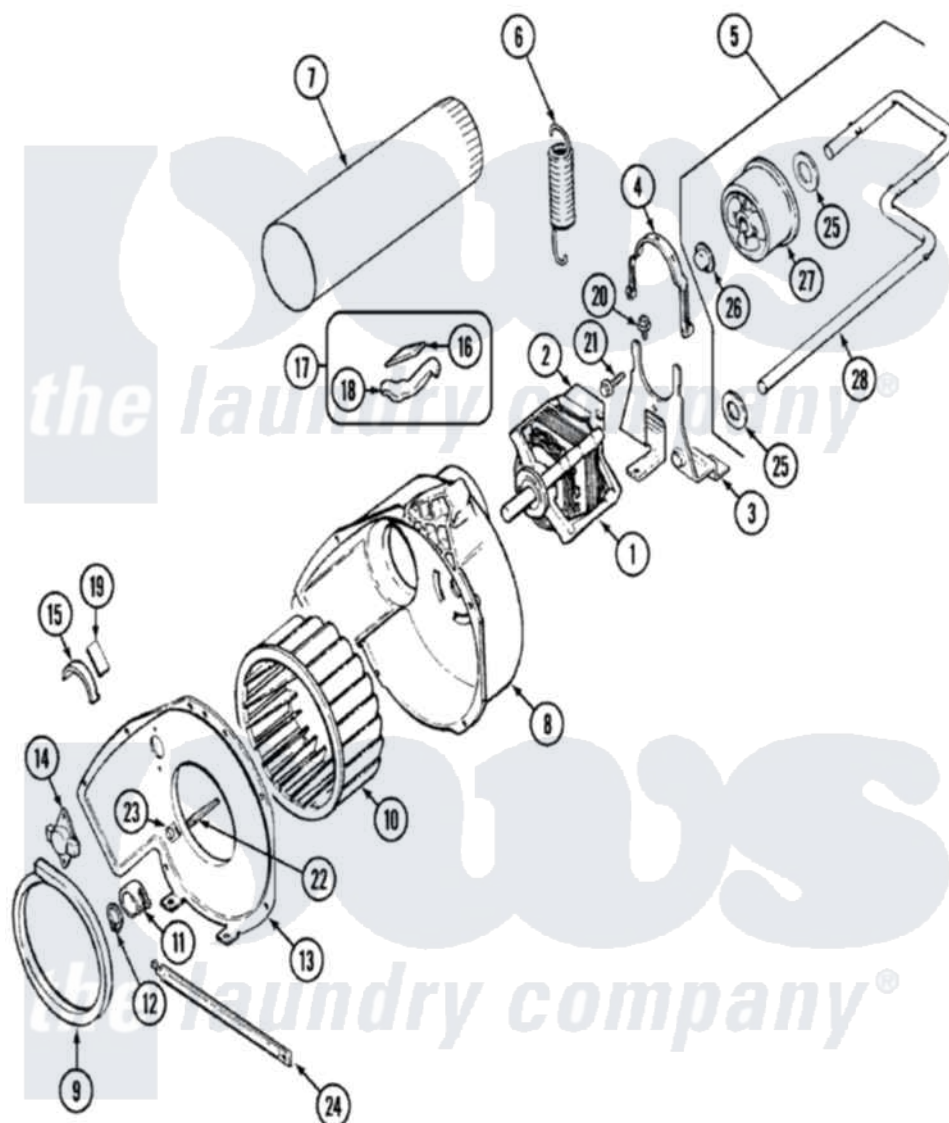

# Maytag CYE2000AKW 06 - MOTOR & DRIVE

Maytag Residential Maytag CYE2000AKW Dryer Parts Parts Diagram 06 - MOTOR & DRIVE  
 Click on the part number to view part

Item	Original Part Number	Replaced By	Status	Part Description
1	<a href="#">21001485</a>			Motor,
"	53-0932	<a href="#">31001535</a>		Pulley, Motor
2	53-0693	<a href="#">53-0332</a>		Motor Switch
3	25-7732	<a href="#">681414</a>		Screw, 10AB X 1/2
"	53-1932	<a href="#">31001570</a>		Bracket, Motor
4	53-0214	<a href="#">660658</a>		Clamp, Motor Mounting 343481 685441
5	<a href="#">53-2287</a>			Idler Assembly
6	53-2209	<a href="#">31001465</a>		Spring, Idler
7	<a href="#">53-0134</a>			Duct, Exhaust
"	25-2134	<a href="#">W10116760</a>		Screw
8	<a href="#">53-1801</a>			Housing, Blower
9	53-0203	<a href="#">12001324</a>		Duct Kit, Collector
10	<a href="#">31001317</a>			Wheel, Blower
11	25-7823	<a href="#">312967</a>		Clamp, Blower Housing
12	<a href="#">25-7855</a>			Ring, Retaining
13	<a href="#">53-1934</a>			Cover, Blower Housing

"	25-7435	<a href="#">33002917</a>	Screw, No.10-16
14	25-2134	<a href="#">W10116760</a>	Screw
"	<a href="#">53-1107</a>		Thermostat, Control
15	53-2273	<a href="#">31001470</a>	Glide, Tumbler
16	53-0724	<a href="#">31001356</a>	Pad, Glide
17	<a href="#">LA-1006</a>		Glide Kit, Tumbler
18	53-2272	<a href="#">31001469</a>	Glide, Tumbler
19	53-1684	<a href="#">31001356</a>	Pad, Glide
20	25-7963	<a href="#">31001571</a>	Screw, 10-24 x 0700 Hxwshrd Ty
21	<a href="#">25-7674</a>		Screw
22	<a href="#">53-1026</a>		Guide, Vane Inlet
23	<a href="#">25-3457</a>		Screw, Sems
24	<a href="#">53-1625</a>		Brace, Tumbler Support
25	<a href="#">25-7815</a>		Washer
26	<a href="#">25-7957</a>		Pushnut
27	53-1628	<a href="#">31001344</a>	Pulley, Idler
28	53-2250	<a href="#">53-2287</a>	Idler Assembly