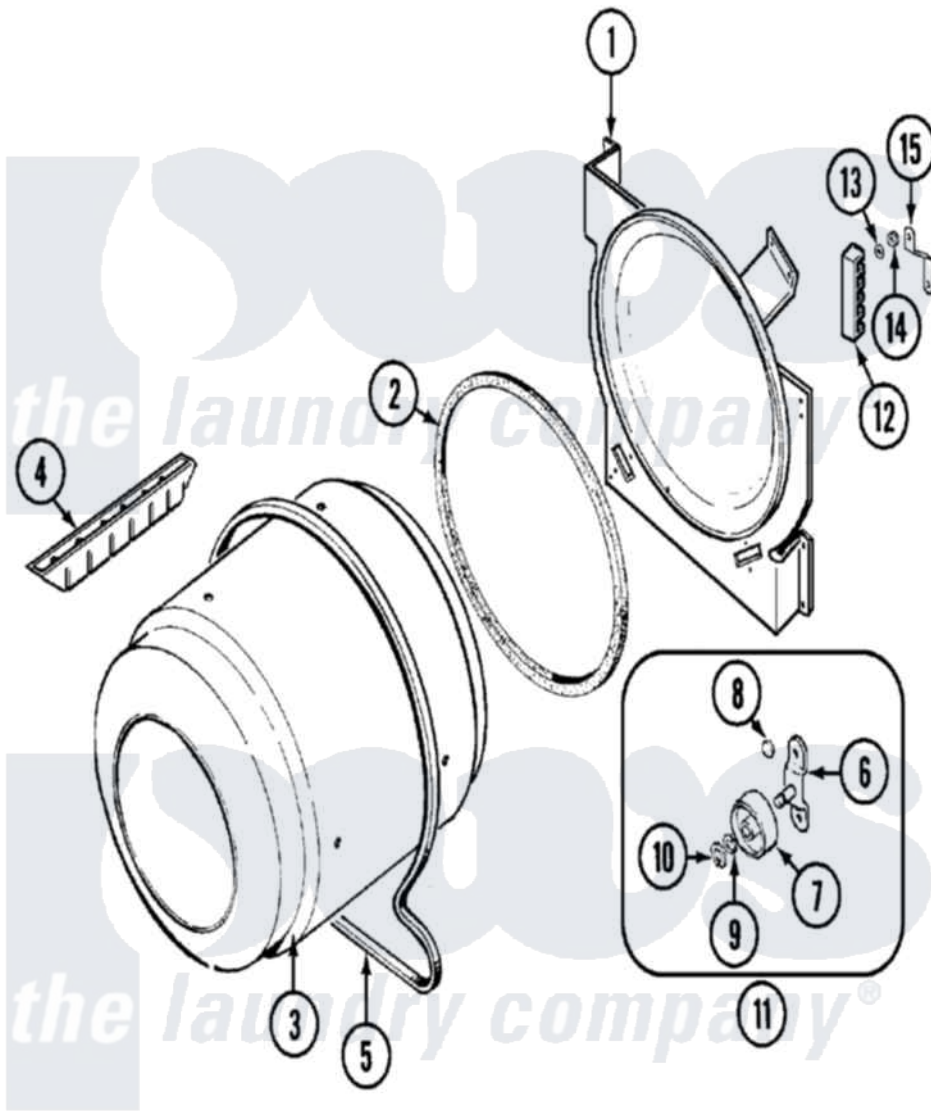

# Maytag CYE2000AKW 07 - TUMBLER

Maytag Residential Maytag CYE2000AKW Dryer Parts Parts Diagram 07 - TUMBLER  
 Click on the part number to view part

Item	Original Part Number	Replaced By	Status	Part Description
1	25-7733	<a href="#">681414</a>		Screw, 10AB X 1/2
"	<a href="#">LA-1054</a>			Dryer Bulkhead Kit
2	53-0281	<a href="#">31001747</a>		Seal Assembly
3	<a href="#">53-1250</a>			Cylinder
4	25-7759	<a href="#">3196164</a>		Screw
"	Y02100002		Not Available	BAFFLE (WHT)
5	31531589	<a href="#">341241</a>		Belt
6	25-7101	<a href="#">3351614</a>		Screw, Gearcase Cover Mounting
"	<a href="#">53-0197</a>			Support Assembly-Cylinder Rear
7	<a href="#">31001096</a>			Roller
8	<a href="#">25-7813</a>			Spacer
9	<a href="#">25-7814</a>			Washer
10	<a href="#">25-7854</a>			Ring, Retaining
11	<a href="#">LA-1008</a>			Rr Roller Kit
12	<a href="#">53-1518</a>			Block, Terminal

"	25-7952	<a href="#">3400074</a>	Screw
13	<a href="#">25-3122</a>		Washer, Flat
14	25-7808	<a href="#">21001837</a>	Nut, Lock W/Nylon Insert
"	25-0027	<a href="#">112432</a>	Nut
15	53-0965		Not Available STRAP, GROUND