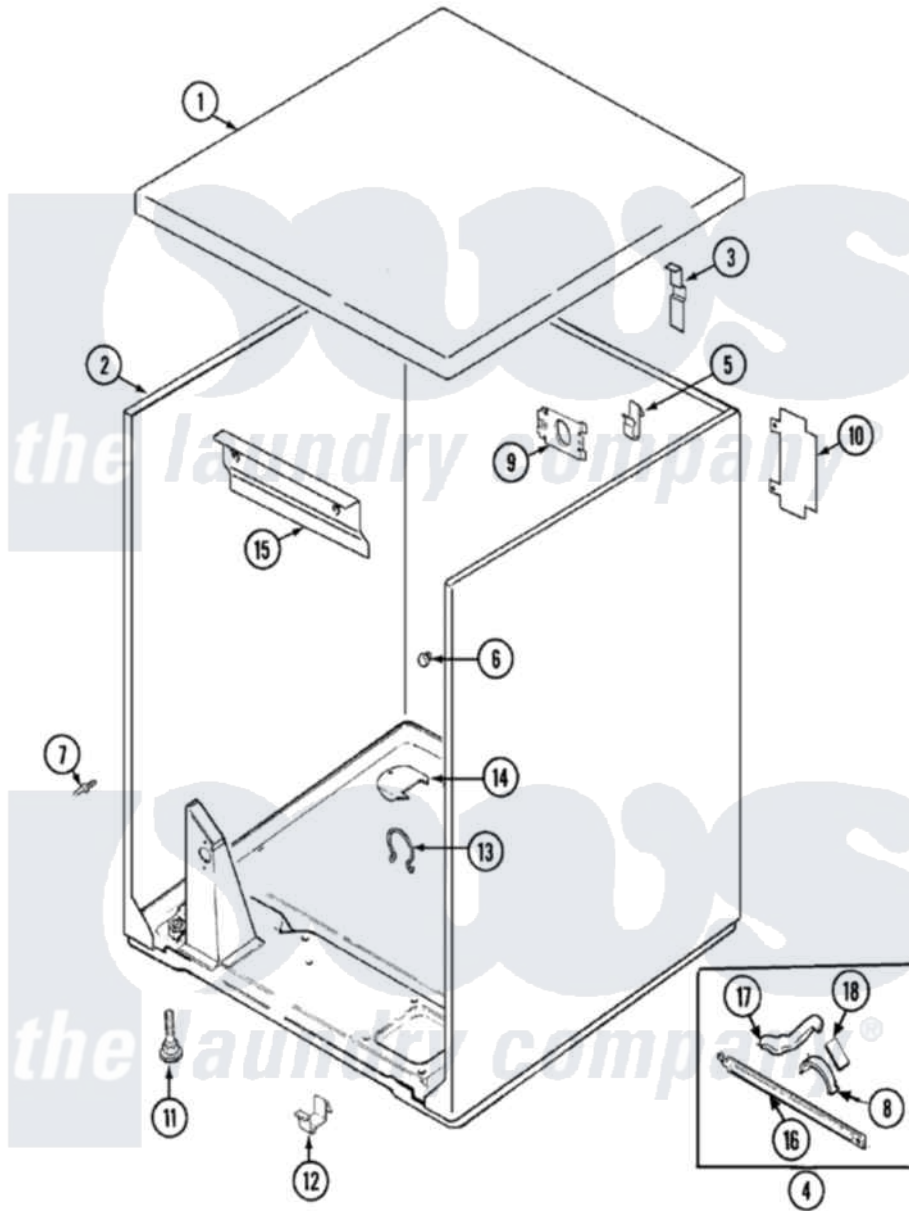

Maytag CYE3004AGW 01 - CABINET

Maytag Residential Maytag CYE3004AGW Dryer Parts Parts Diagram 01 - CABINET
 Click on the part number to view part

Item	Original Part Number	Replaced By	Status	Part Description
1	31001423			Top, Cabinet
2	31001714			Cabinet And Base Assembly
3	63-5712			Hinge, Cabinet Top
"	25-3092	90767		Screw, 8A X 3/8 HeX Washer Head Tapping
"	35-4128			Pad, Hinge
4	12002126			Reinforcement Brace/Glide Kit
5	25-3034			Clip, Wiring
6	33-2653			Bumper, Cabinet
7	21001829			Post, Locating
8	31001470			Glide, Tumbler
9	53-0135		Not Available	SUPPORT, POWER CORD
"	25-7828	489483		Screw 10-32 X 1/2
10	53-0284			Cover, Terminal
"	25-7857	90767		Screw, 8A X 3/8 HeX Washer Head Tapping
11	63-5519		Not Available	LEG, LEVELING

12	53-0120		Clip, Front Panel
13	31001320	16515	Clip
14	25-7733	681414	Screw, 10AB X 1/2
"	53-1921		Shield, Wiring
15	53-0133		Shield, Heat
"	25-3457		Screw, Sems
16	53-1625		Brace, Tumbler Support
17	31001469		Glide, Tumbler
18	31001356		Pad, Glide