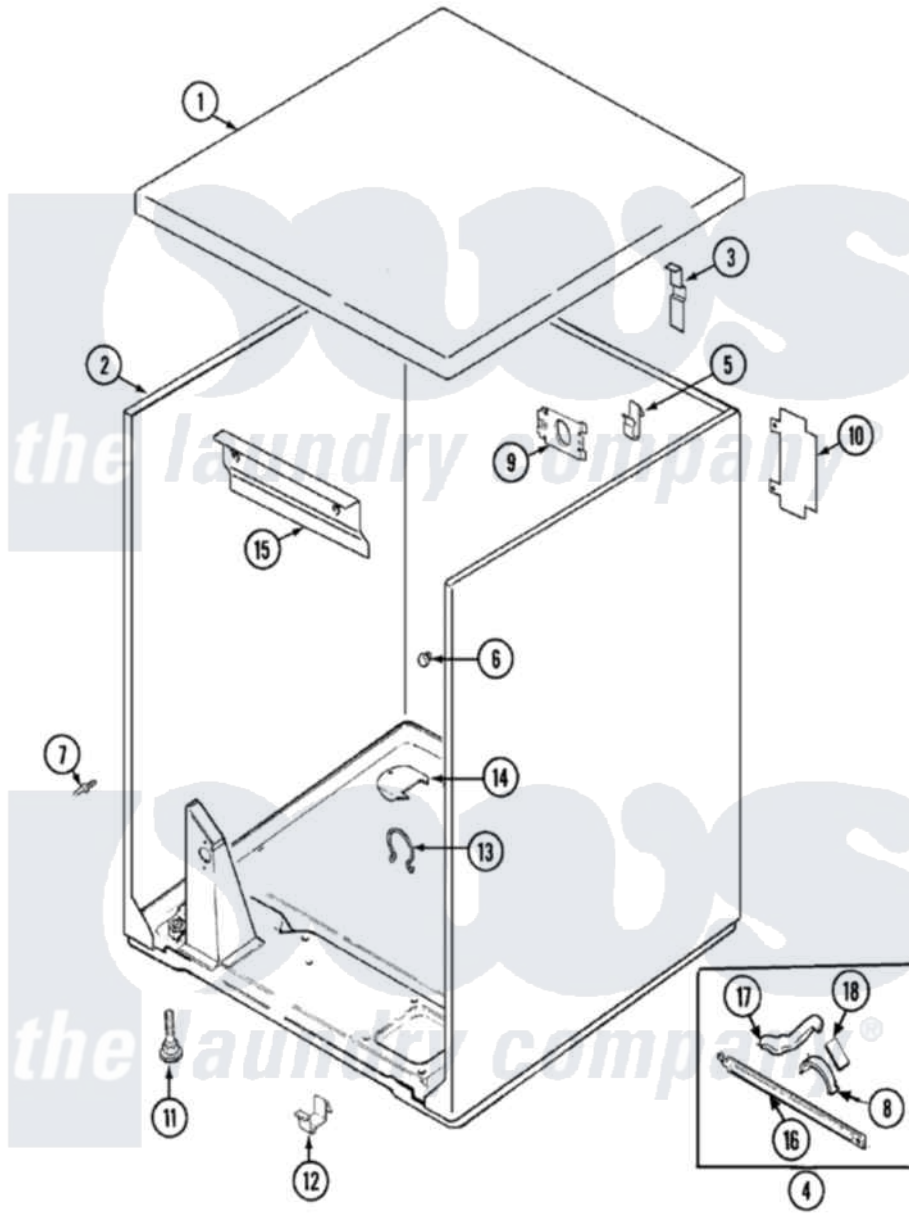

Maytag CYE3004AKW 01 - CABINET

Maytag Residential Maytag CYE3004AKW Dryer Parts Parts Diagram 01 - CABINET
 Click on the part number to view part

Item	Original Part Number	Replaced By	Status	Part Description
1	31001423			Top, Cabinet
2	31001714			Cabinet And Base Assembly
3	63-5712			Hinge, Cabinet Top
"	25-3092	90767		Screw, 8A X 3/8 HeX Washer Head Tapping
"	35-4128			Pad, Hinge
4	12002126			Reinforcement Brace/Glide Kit
5	25-3034			Clip, Wiring
6	33-2653			Bumper, Cabinet
7	21001829			Post, Locating
8	31001470			Glide, Tumbler
9	53-0135		Not Available	SUPPORT, POWER CORD
"	25-7828	489483		Screw 10-32 X 1/2
10	53-0284			Cover, Terminal
"	25-7857	90767		Screw, 8A X 3/8 HeX Washer Head Tapping
11	63-5519		Not Available	LEG, LEVELING

12	53-0120		Clip, Front Panel
13	31001320	16515	Clip
14	25-7733	681414	Screw, 10AB X 1/2
"	53-1921		Shield, Wiring
15	53-0133		Shield, Heat
"	25-3457		Screw, Sems
16	53-1625		Brace, Tumbler Support
17	31001469		Glide, Tumbler
18	31001356		Pad, Glide