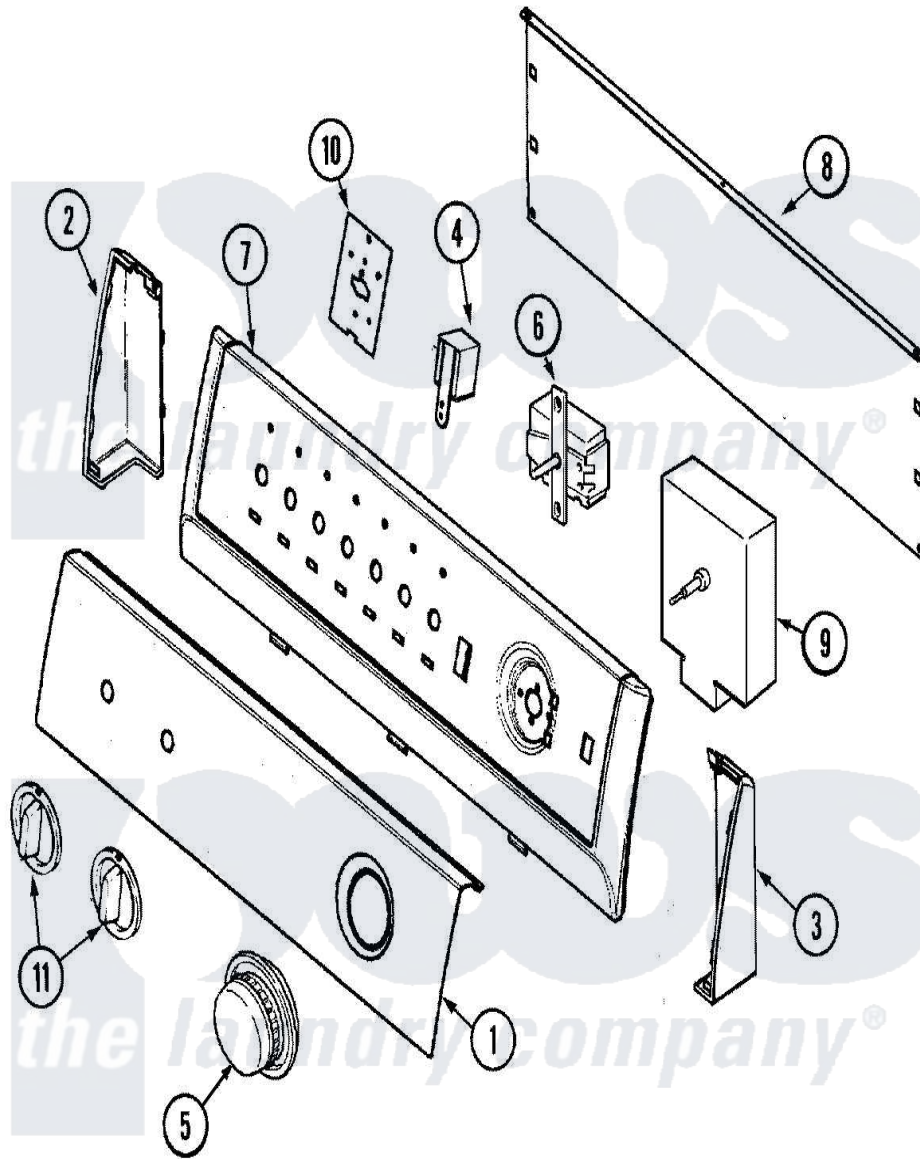

Maytag CYE3004AKW 02 - CONTROL PANEL

Maytag [Residential Maytag CYE3004AKW Dryer Parts](#) Parts Diagram 02 - CONTROL PANEL
 Click on the part number to view part

Item	Original Part Number	Replaced By	Status	Part Description
1	31001739		Not Available	PANEL, CONTROL (WHT)
2	21001629	21001546		Endcap, Panel
3	21001636	21001547		Endcap, Panel
4	31001448			Buzzer, Cycle Signal
5	31001388			Knob/Skirt, Timer
6	31001449			Switch, Selector
7	21001635	21001552		Frame , Control Panel
8	31001742			Shield, Rear And Insulator
9	31001514			Resistor Assembly
"	53-2392			Timer
10	21001517			Shield, Control
11	21001544			Knob, Selector
NI	21001978			Lead Assembly
"	31001740			Lead Assembly
"	31001741		Not Available	LEAD ASSEMBLY (BUZZER)
"	31001493			Harness, Wire