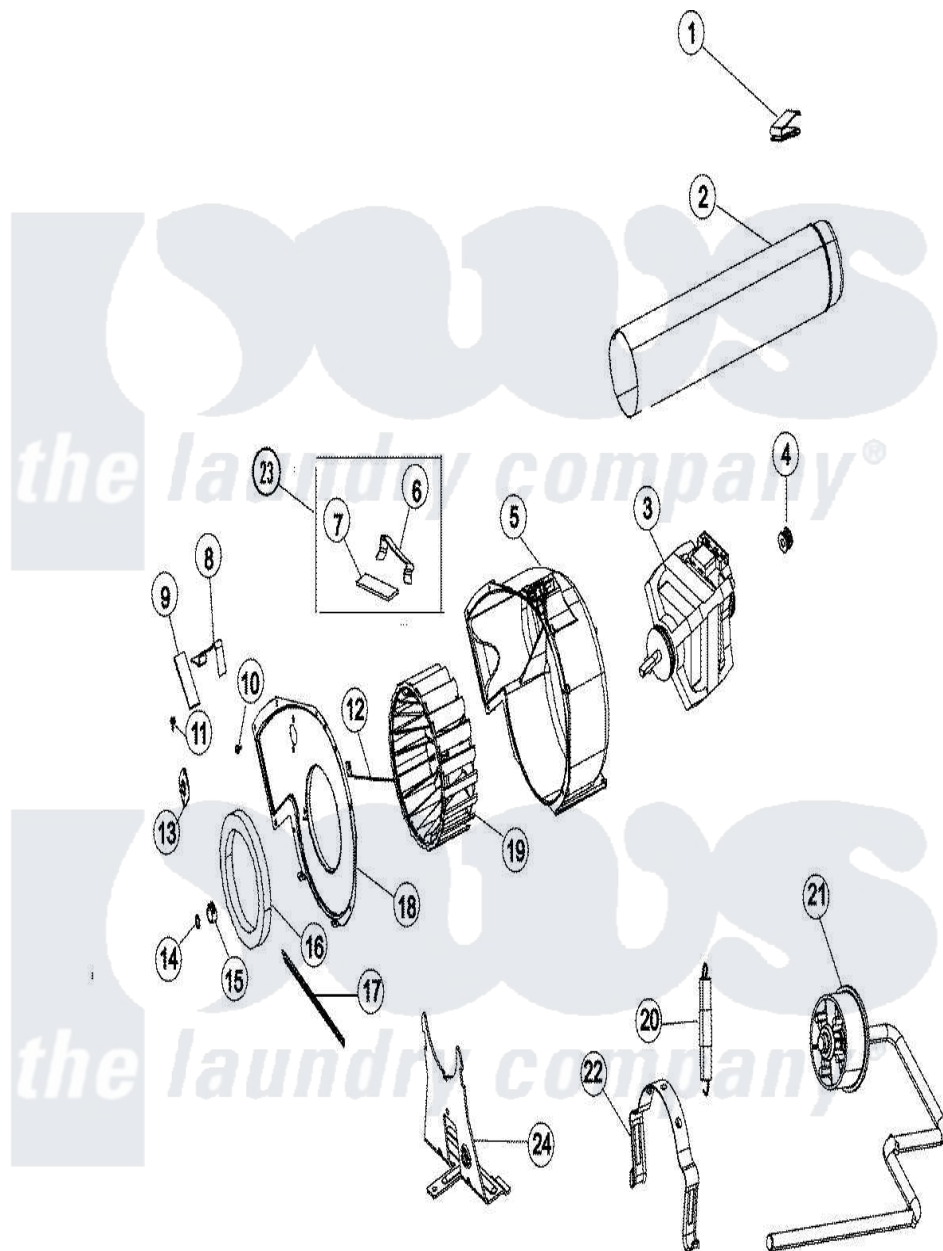

# Maytag CYE3004AKW 05 - MOTOR & DRIVE

Maytag Residential Maytag CYE3004AKW Dryer Parts Parts Diagram 05 - MOTOR & DRIVE  
 Click on the part number to view part

Item	Original Part Number	Replaced By	Status	Part Description
1	<a href="#">31001572</a>			Clip, Vent Pipe Ground
2	<a href="#">53-0134</a>			Duct, Exhaust
3	<a href="#">21001485</a>			Motor,
4	<a href="#">31001535</a>			Pulley, Motor
5	<a href="#">53-1801</a>			Housing, Blower
6	<a href="#">31001470</a>			Glide, Tumbler
7	<a href="#">31001356</a>			Pad, Glide
8	<a href="#">31001469</a>			Glide, Tumbler
9	<a href="#">31001356</a>			Pad, Glide
10	31001267	<a href="#">W10116760</a>		Screw
11	25-7890	<a href="#">489478</a>		Screw, 8 X 1/2
12	<a href="#">53-1026</a>			Guide, Vane Inlet
13	<a href="#">31001192</a>			Thermostat, Control
14	<a href="#">25-7855</a>			Ring, Retaining
15	25-7823	<a href="#">312967</a>		Clamp, Blower Housing
16	<a href="#">31001541</a>			Seal, Blower/Collector Duct

17	<a href="#">53-1625</a>		Brace, Tumbler Support
18	<a href="#">53-1934</a>		Cover, Blower Housing
19	<a href="#">31001317</a>		Wheel, Blower
20	<a href="#">31001465</a>		Spring, Idler
21	<a href="#">31001710</a>		Idler Arm Assembly
22	53-0214	<a href="#">660658</a>	Clamp, Motor Mounting 343481 685441
23	<a href="#">LA-1006</a>		Glide Kit, Tumbler
24	<a href="#">31001570</a>		Bracket, Motor