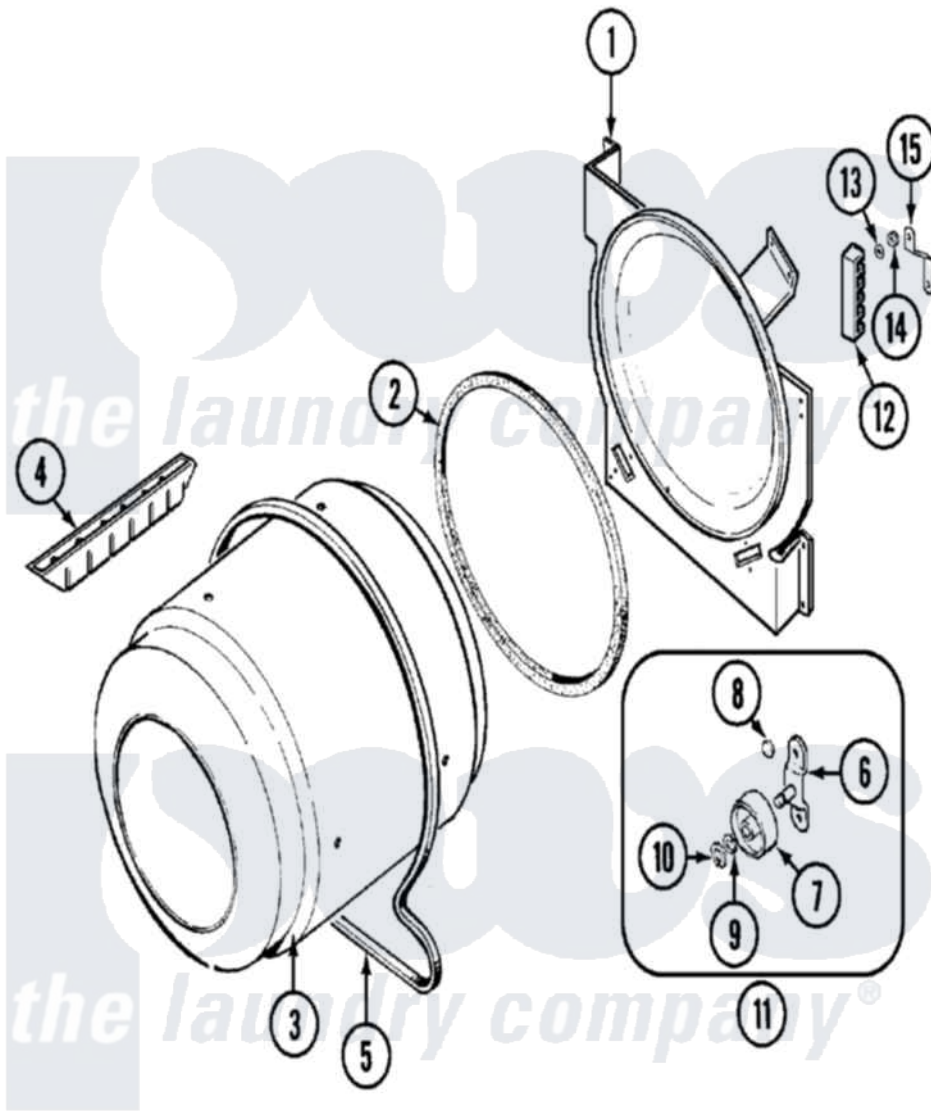

Maytag CYE3004AKW 07 - TUMBLER

Maytag Residential Maytag CYE3004AKW Dryer Parts Parts Diagram 07 - TUMBLER
 Click on the part number to view part

Item	Original Part Number	Replaced By	Status	Part Description
1	31001581			Bulkhead With Seal
"	31001580	313806		Screw
"	25-7741	W10116760		Screw
"	31001775			Cover, Lens Hole
2	53-0281	31001747		Seal Assembly
3	53-1250			Cylinder
4	53-1249		Not Available	BAFFLE, WHITE
"	25-7759	3196164		Screw
5	31531589	341241		Belt
6	25-7101	3351614		Screw, Gearcase Cover Mounting
"	53-0197			Support Assembly-Cylinder Rear
7	31001096			Roller
8	25-7813			Spacer
9	25-7814			Washer
10	25-7854			Ring, Retaining

11	LA-1008		Rr Roller Kit
12	25-7952	3400074	Screw
"	53-1518		Block, Terminal
13	25-3122		Washer, Flat
14	25-0027	112432	Nut
15	53-0965	Not Available	STRAP, GROUND