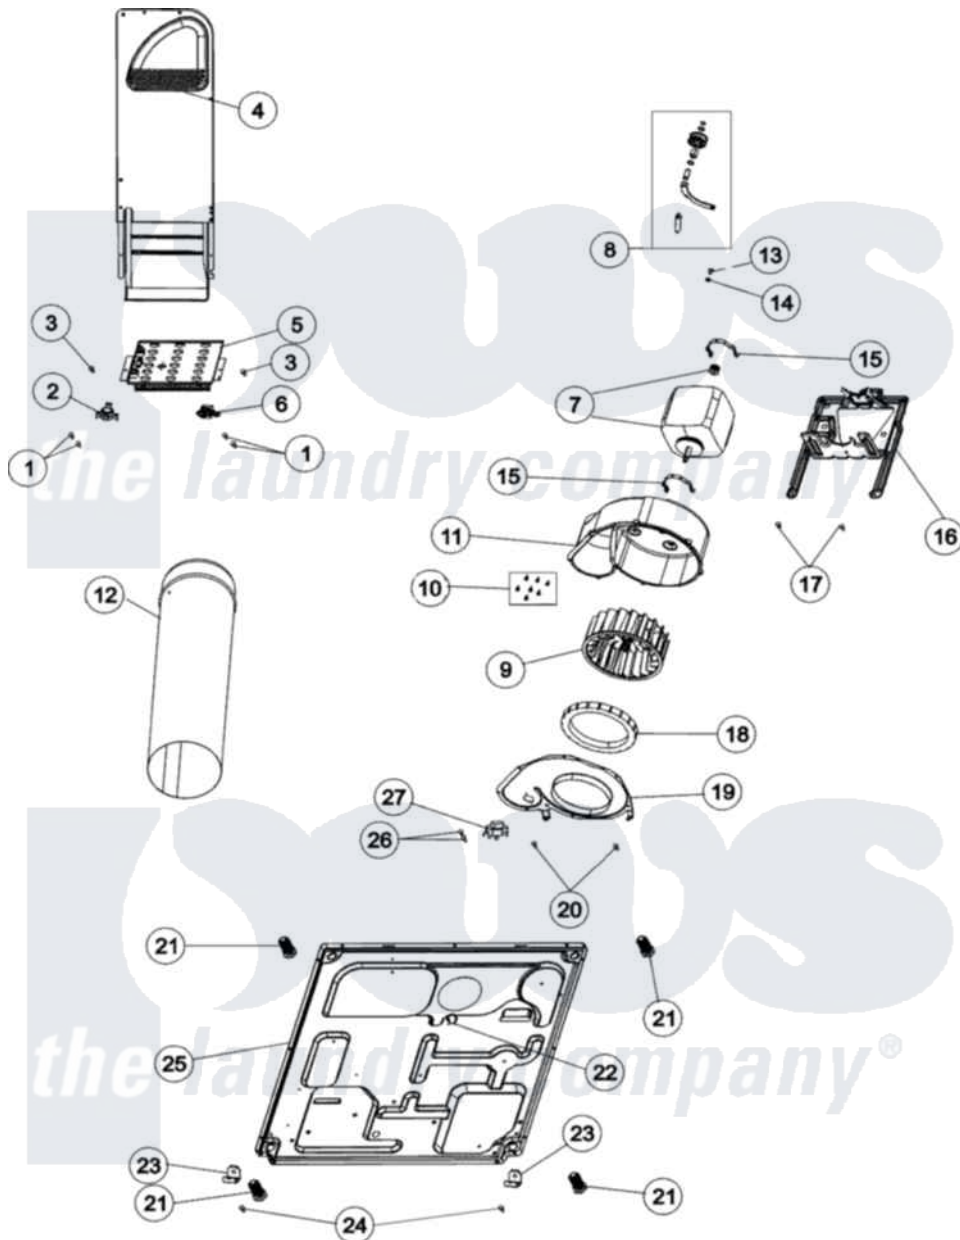

# Maytag CYE3005AGW 01 - BASE, HEATER & MOTOR

Maytag Residential Maytag CYE3005AGW Dryer Parts Parts Diagram 01 - BASE, HEATER & MOTOR  
 Click on the part number to view part

Item	Original Part Number	Replaced By	Status	Part Description
1	23222	<a href="#">3177991</a>		Screw
2	Y62641	<a href="#">W10116735</a>		Thermistor-Fix
3	<a href="#">503688</a>			Screw, 10B-16 X .34 I
4	<a href="#">503605</a>			Assembly, Heater Duct
5	37001134	<a href="#">37001139</a>		Repair Kit, 5300w Element
6	<a href="#">40113801</a>			Fuse, Thermal
7	<a href="#">37001159</a>			Motor And Pulley 240V/50Hz
8	<a href="#">37001287</a>			Assembly, Idler Lever/Shaft/Pulley
9	56000	<a href="#">510139P</a>		Assembly Blower Fan Package
10	<a href="#">31260</a>			Screw, No.8 X 3/8 Ind H
11	<a href="#">56020</a>			Housing, Blower
12	<a href="#">505518</a>			Duct, Exhaust
13	<a href="#">500824</a>			Screw, 1/4-20 Unc Hex
14	<a href="#">27001225</a>			Nut, Jam Mid Lock 1/4-20
15	V58017	<a href="#">660658</a>		Clamp, Motor Mounting

15	<a href="#">130047</a>	<a href="#">000000</a>	343481 685441
16	<a href="#">503613</a>		Mount, Motor
17	<a href="#">27001200</a>		Screw
18	<a href="#">37001119</a>		Seal, Blower Housing
19	500078	<a href="#">511969P</a>	Kit Blower Housing And Cover
20	<a href="#">503688</a>		Screw, 10B-16 X .34 I
21	<a href="#">Y500101</a>		Leg, Leveling
22	<a href="#">504034</a>		Clip, Wire
23	<a href="#">37001145</a>		Clip, Front Panel
24	<a href="#">27001200</a>		Screw
25	<a href="#">37001156</a>		Dryer Base
26	501086	<a href="#">90767</a>	Screw, 8A X 3/8 HeX Washer Head Tapping
27	<a href="#">Y308037</a>		Thermostat