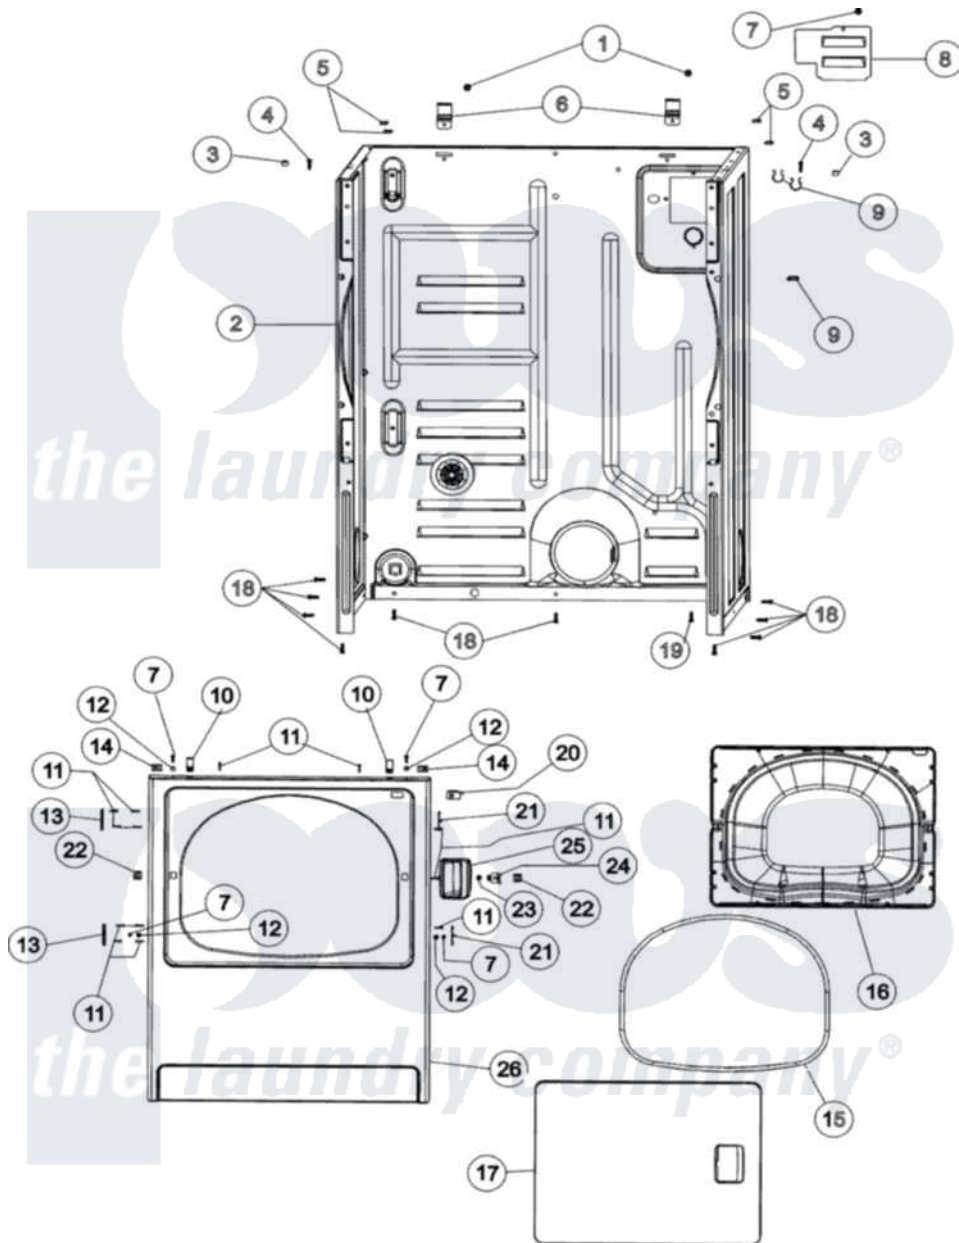

Maytag CYE3005AGW 02 - CABINET & FRONT PANEL

Maytag Residential Maytag CYE3005AGW Dryer Parts Parts Diagram 02 - CABINET & FRONT PANEL
 Click on the part number to view part

Item	Original Part Number	Replaced By	Status	Part Description
1	503688			Screw, 10B-16 X .34 I
2	37001155	37001284		Cabinet As Pack
3	505187			Locator, Panel
4	32671	Y014874		Screw, Idler Arm And Sleeve
5	Y56128			Pad, Bumper
6	500003			Hinge, Top
7	32671	Y014874		Screw, Idler Arm And Sleeve
8	503293			Plate, Access Cover
9	504034			Clip, Wire
10	25-7220			Clip, Cabinet Top
11	37001030			Screw, No.8ab-16 x 3/4 Fh
12	505187			Locator, Panel
13	Y503676			Hinge, Door And Top
14	213280	204439		Screw And Fstner Assembly
15	504005	511056		Seal Front Panel
16	37001028			Seal And Liner, Assembly

17	37001029		Door, Dryer
18	27001200		Screw
19	20530		Screw, 10-24 x 3/8 Hex
20	Y504570	W10169313	Switch-Dor
21	503126		Plug, Hinge Hole
22	54660	LA-1003	Door Catch Kit
23	500039	510181	Strike Doormetal
24	40116201		Bracket, Door Strike
25	33001241		Handle, Door
26	37001154		Front Panel - White