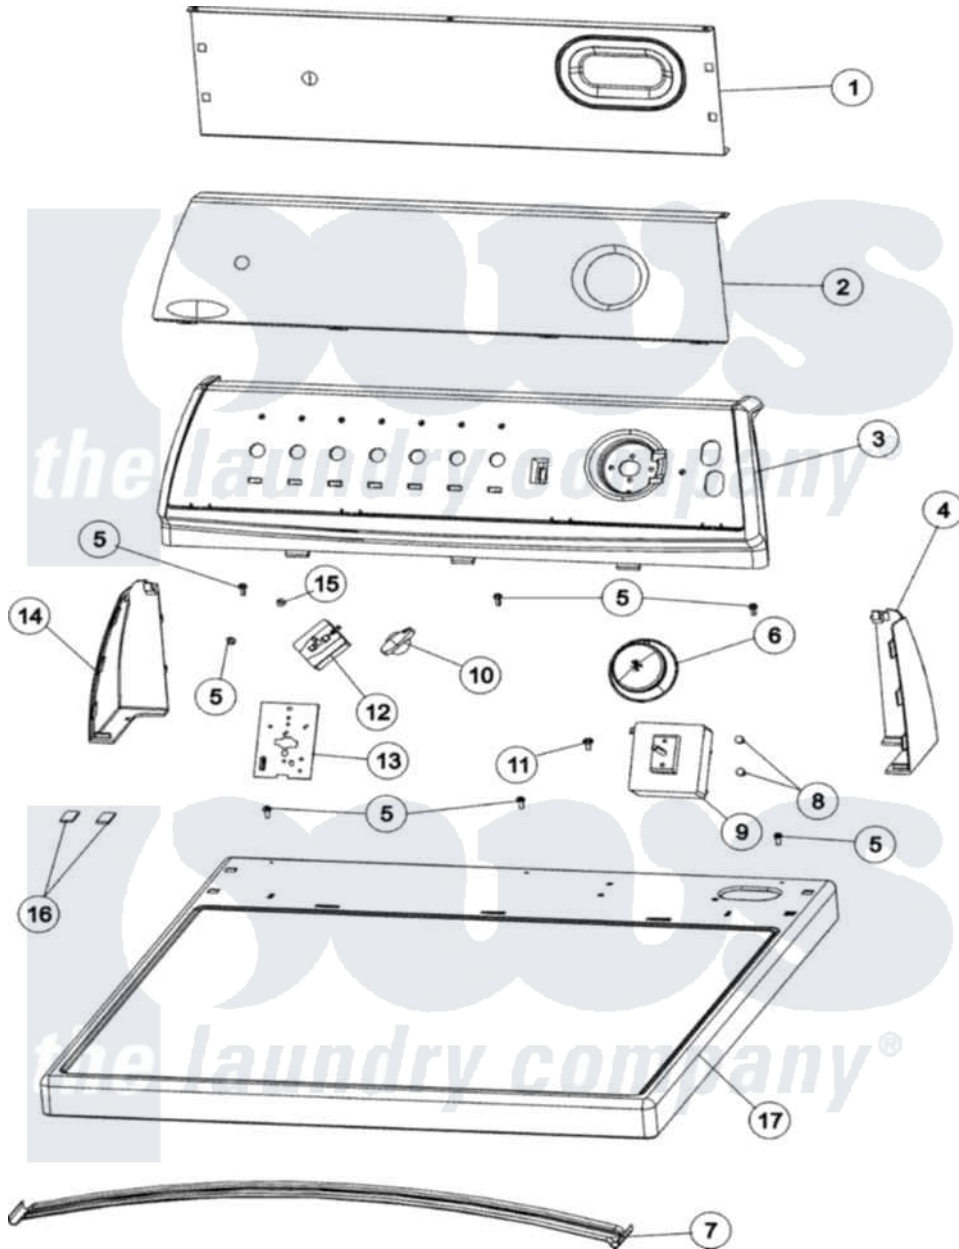

Maytag CYE3005AGW 03 - CONTROL PANEL & TOP

Maytag [Residential Maytag CYE3005AGW Dryer Parts](#) Parts Diagram 03 - CONTROL PANEL & TOP
 Click on the part number to view part

Item	Original Part Number	Replaced By	Status	Part Description
1	37001233			Shield, Backguard
2	37001224			Facia
3	21001552			Frame , Control Panel
4	21001636	21001547		Endcap, Panel
5	501086	90767		Screw, 8A X 3/8 HeX Washer Head Tapping
6	31001388			Knob/Skirt, Timer
7	56486		Not Available	BRACE, TOP
8	37001031	3370225		Screw
9	37001249			Timer, Export
10	21001544			Knob, Selector
11	503688			Screw, 10B-16 X .34 I
12	31001443			Switch, Two Pos Rotary
13	21001517			Shield, Control
14	21001629	21001546		Endcap, Panel
15	31260			Screw, No.8 X 3/8 Ind H
16	500121	510189		Pad Felt