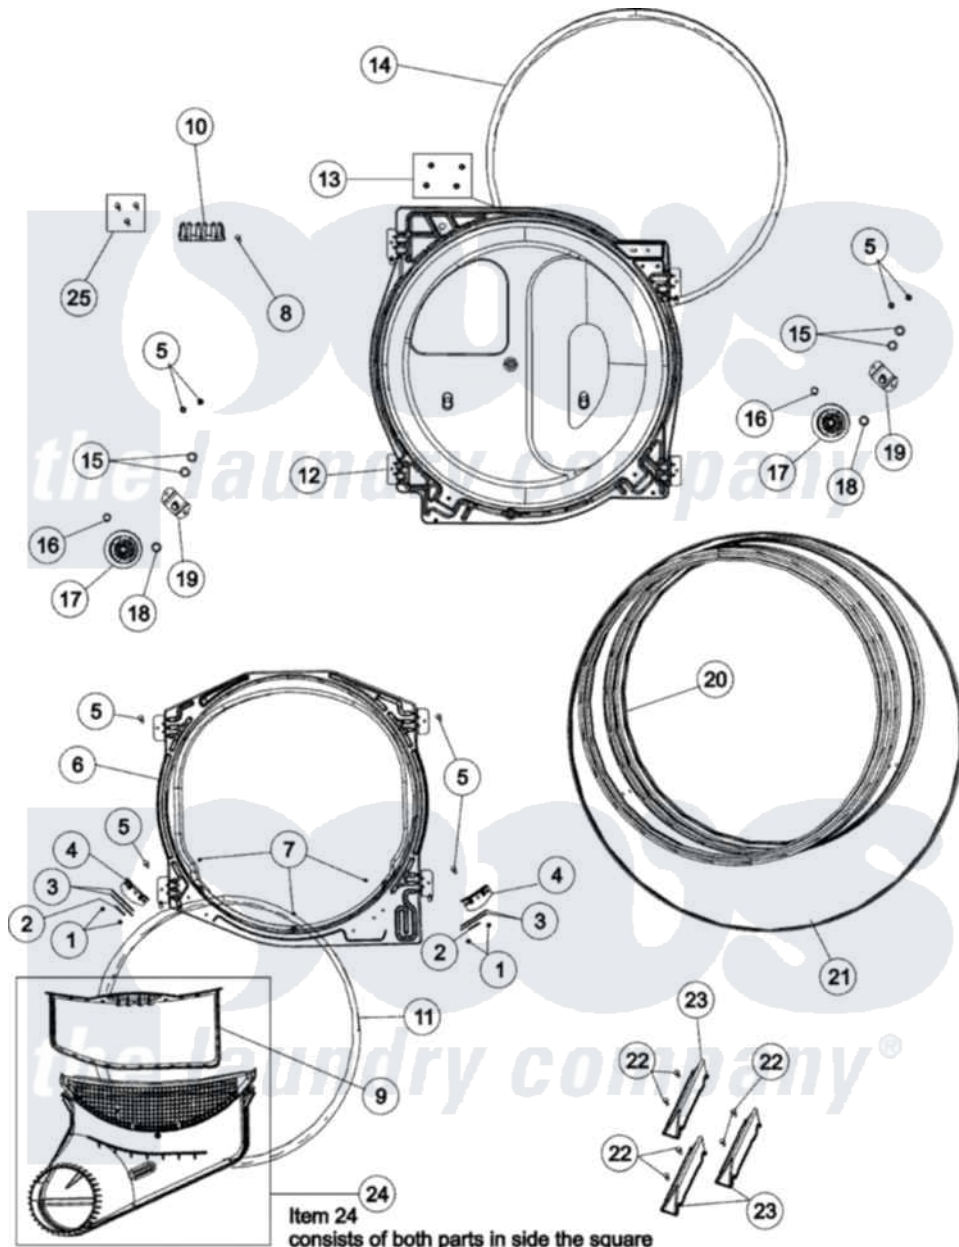

Maytag CYE3005AGW 05 - TUMBLER

Maytag [Residential Maytag CYE3005AGW Dryer Parts](#) Parts Diagram 05 - TUMBLER
 Click on the part number to view part

Item	Original Part Number	Replaced By	Status	Part Description
1	37001031	3370225		Screw
2	500121	510189		Pad Felt
3	40116501	37001298		Glide- Dry
4	37001036			Bracket, Cylinder Glide
5	503661	27001200		Screw
6	503756W			Assembly, Blkhd Front CO
7	37001030			Screw, No.8ab-16 x 3/4 Fh
8	501285			Screw, No.12 X 9/16-Pla
9	37001142			Filter, Lint
10	61923			Block, Terminal
"	37001299			Shield, Terminal Block
11	37001132			Seal, Cylinder
12	504801W	502614WP		Bulkhead, Rear
13	503688			Screw, 10B-16 X .34 I
14	37001132			Seal, Cylinder
15	52549			Washer, 501 ID X3/4 Odx

16	23748		Ring, Retaining
17	37001042		Assembly, Cylinder Roller
18	Y504082		Washer, Wave
19	40113601		Assembly, Roller Brkt
20	504467W	504467WP	Cylinder Assembly
21	40111201		Belt, Cylinder
22	Y62588		Screw, 10BT-12 X 1 Tap
23	37001125	12002559	Baffle Kit
24	37001141		Air Duct Assembly
25	37001300		Screw Package, Terminal Block