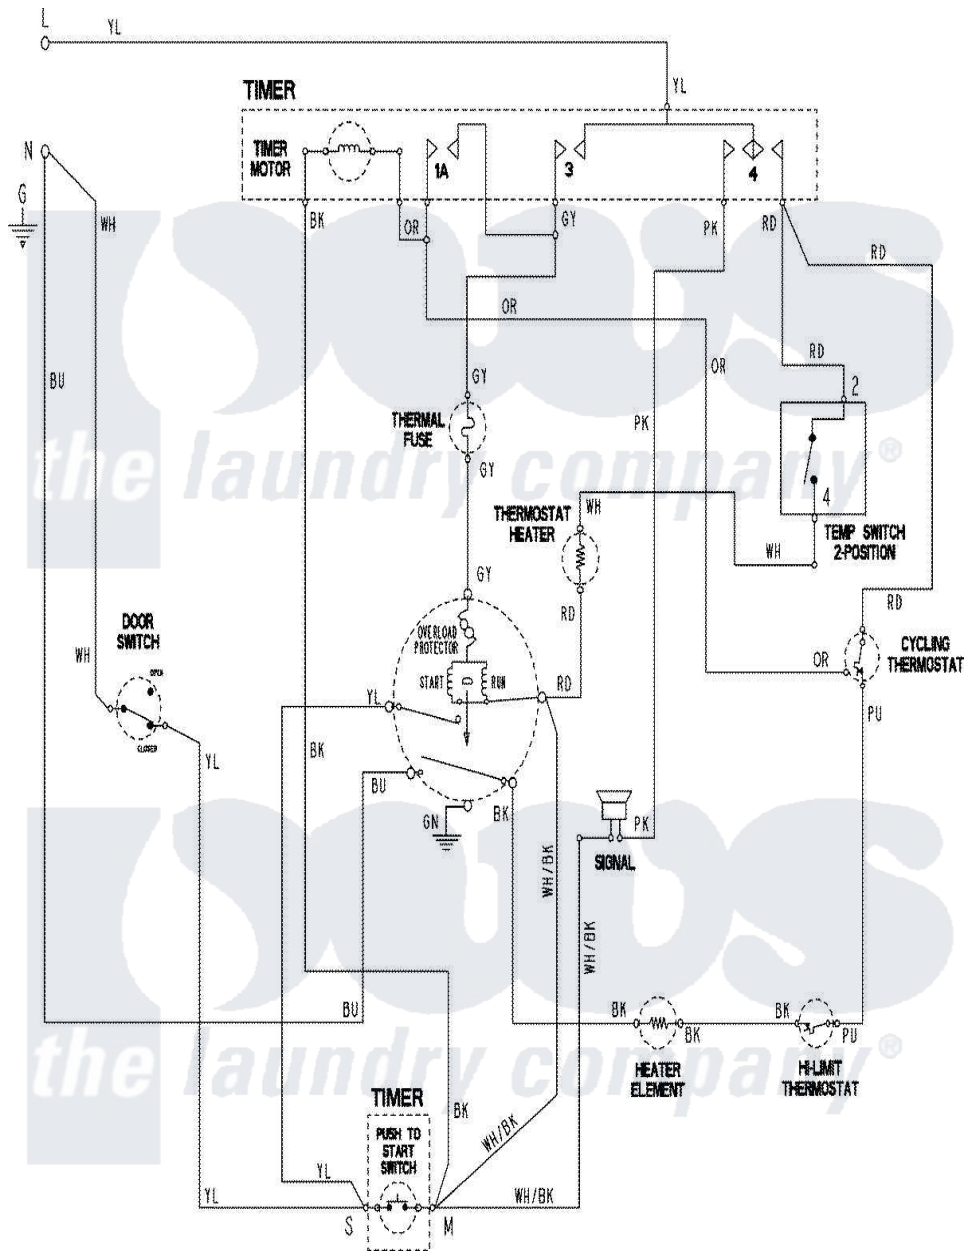

# Maytag CYE3005AGW 06 - WIRING INFORMATION

Maytag Residential Maytag CYE3005AGW Dryer Parts Parts Diagram 06 - WIRING INFORMATION  
 Click on the part number to view part

Item	Original Part Number	Replaced By	Status	Part Description
NI	15003845		Not Available	WIRING INFORMATION