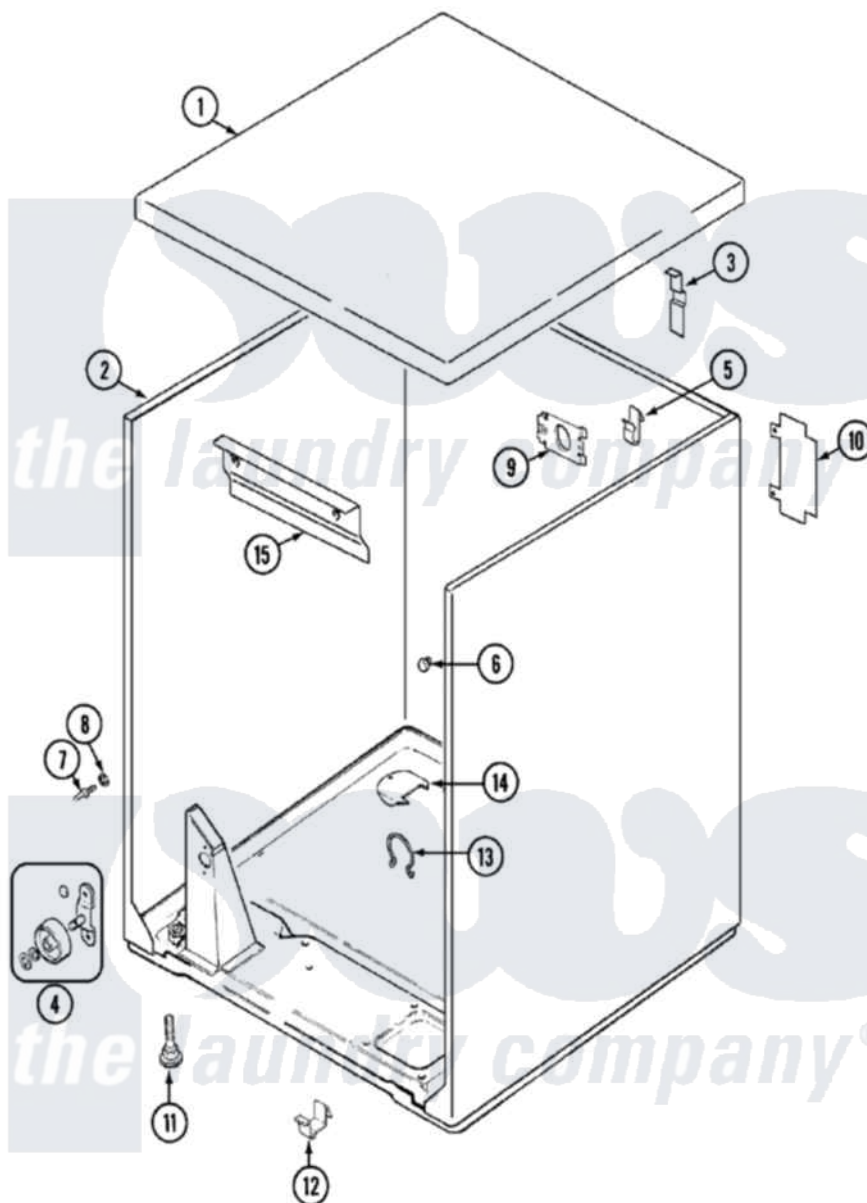

Maytag CYE4000AGW 01 - CABINET

Maytag Residential Maytag CYE4000AGW Dryer Parts Parts Diagram 01 - CABINET
 Click on the part number to view part

Item	Original Part Number	Replaced By	Status	Part Description
1	31001423			Top, Cabinet
2	53-2559	31001714		Cabinet And Base Assembly
3	63-5712			Hinge, Cabinet Top
"	25-3092	90767		Screw, 8A X 3/8 HeX Washer Head Tapping
4	LA-1007	12002126		Reinforcement Brace/Glide Kit
"	LA-1008			Rr Roller Kit
5	25-3034			Clip, Wiring
6	33-2653			Bumper, Cabinet
7	53-0643			Pin, Locator
8	53-0200			Sleeve, Locator Pin
"	25-0224	3400029		Nut, Adapter Plate
9	25-7828	489483		Screw 10-32 X 1/2
"	53-0135		Not Available	SUPPORT, POWER CORD
10	25-7857	90767		Screw, 8A X 3/8 HeX Washer Head Tapping
"	53-0284			Cover, Terminal

11	63-5519	Not Available	LEG, LEVELING
12	53-0120		Clip, Front Panel
13	25-7027	16515	Clip
14	25-7741	W10116760	Screw
"	53-1921		Shield, Wiring
15	25-3457		Screw, Sems
"	53-0133		Shield, Heat