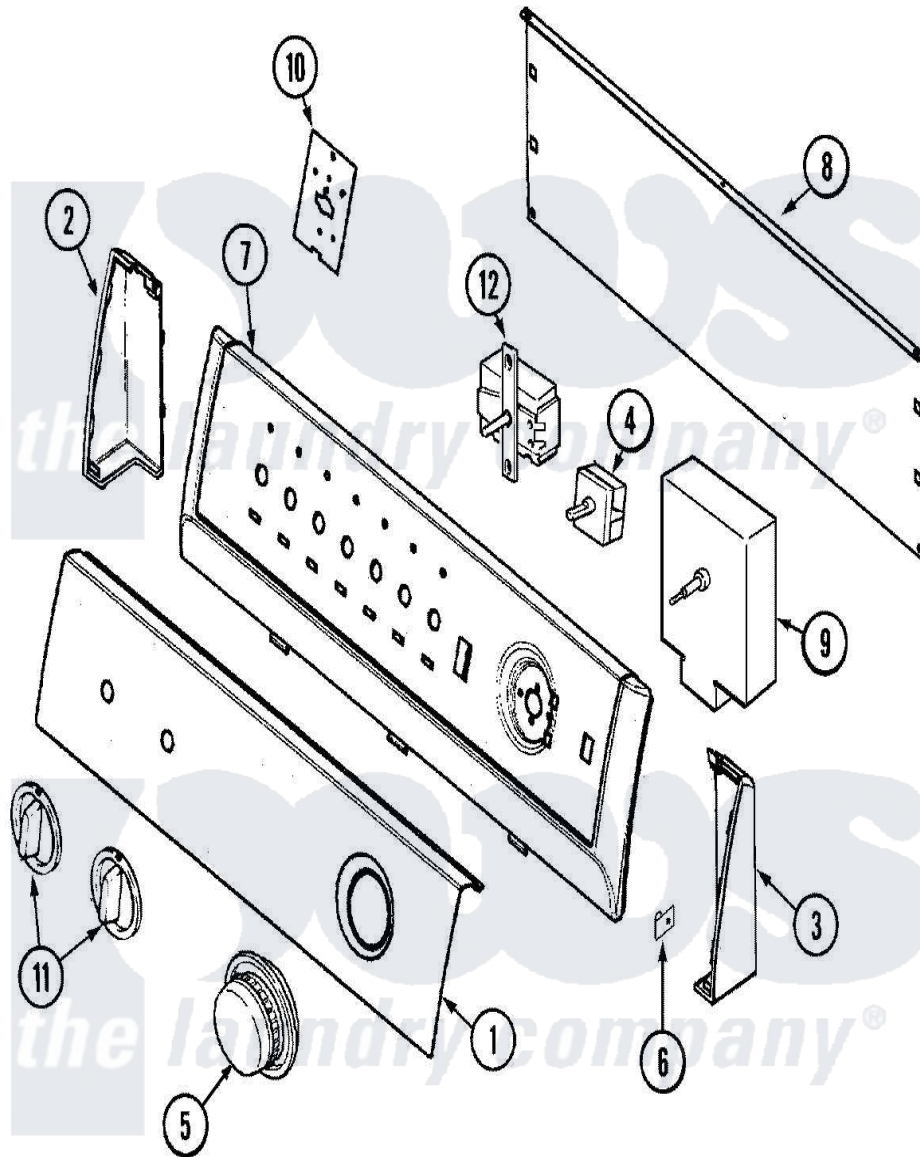

Maytag CYE4000AGW 02 - CONTROL PANEL

Maytag [Residential Maytag CYE4000AGW Dryer Parts](#) Parts Diagram 02 - CONTROL PANEL
 Click on the part number to view part

Item	Original Part Number	Replaced By	Status	Part Description
1	31001450			Panel, Control
2	21001629	21001546		Endcap, Panel
"	25-3092	90767		Screw, 8A X 3/8 HeX Washer Head Tapping
3	25-3092	90767		Screw, 8A X 3/8 HeX Washer Head Tapping
"	21001636	21001547		Endcap, Panel
4	31001443			Switch, Two Pos Rotary
5	31001388			Knob/Skirt, Timer
6	25-7851			Speedclip, End Cap To Top
7	21001635	21001552		Frame , Control Panel
8	21001527			Shield, Rear
"	25-3457			Screw, Sems
"	25-3092	90767		Screw, 8A X 3/8 HeX Washer Head Tapping
9	31001003	31001532		Timer
10	21001517			Shield, Control

11	21001544		Knob, Selector
12	31001449		Switch, Selector
NI	31001069	31001514	Resistor Assembly
"	31001452	Not Available	MANUAL, USE & CARE