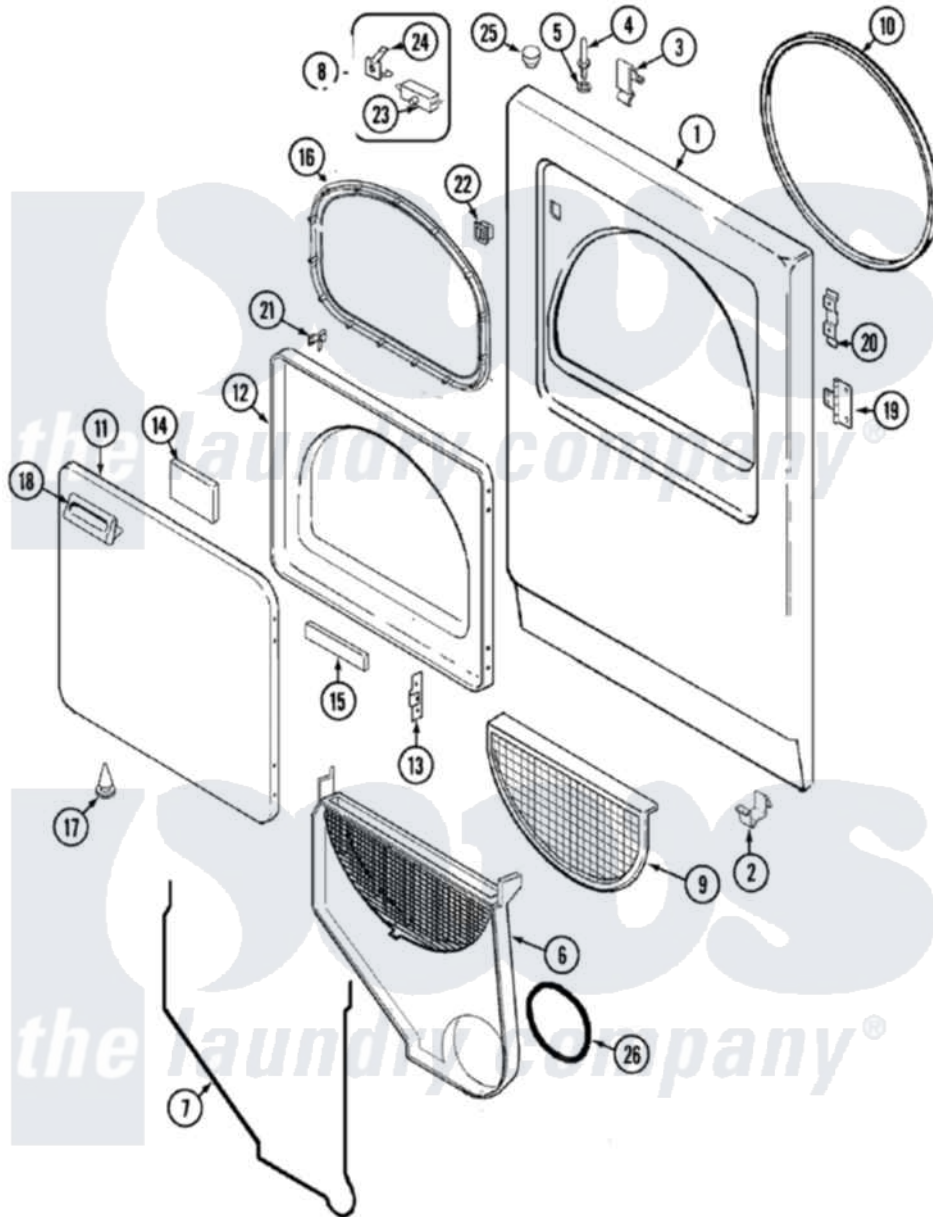

Maytag CYE4000AGW 03 - DOOR

Maytag [Residential Maytag CYE4000AGW Dryer Parts](#) Parts Diagram 03 - DOOR
 Click on the part number to view part

Item	Original Part Number	Replaced By	Status	Part Description
1	53-0726	31001771		Panel, Front
2	53-0120			Clip, Front Panel
3	25-7220			Clip, Cabinet Top
4	53-0643			Pin, Locator
5	25-0224	3400029		Nut, Adapter Plate
"	53-0200			Sleeve, Locator Pin
6	12001324			Duct Kit, Collector
"	25-7810	415013-35		Screw
7	53-0204			Seal
8	LA-1005			Switch Kit
9	53-0918			Filter, Lint
10	53-0281	31001747		Seal Assembly
11	53-0154			Panel, Outer Door
12	53-0912		Not Available	PANEL, INNER DOOR (WHT)
13	53-0119			Clip, Hinge
14	53-1490			Door Pad

15	53-1491		Door Pad
16	53-0648	31001529	Seal, Door
17	25-7889		Plug Button
18	53-0927		Handle, Door
"	25-7810	415013-35	Screw
19	53-1492		Hinge, Dryer Door
"	25-7809		Screw, No.6-20 1/2 Flthd Torx
20	53-0121	Not Available	TWIN NUT
21	LA-1003		Door Catch Kit
"	53-2364	LA-1003	Door Catch Kit
22	53-0187	LA-1003	Door Catch Kit
23	31001467	31001757	Switch, Door
24	63-5990	31001319	Clip, Switch
25	33-2653		Bumper, Cabinet
26	53-0203	12001324	Duct Kit, Collector