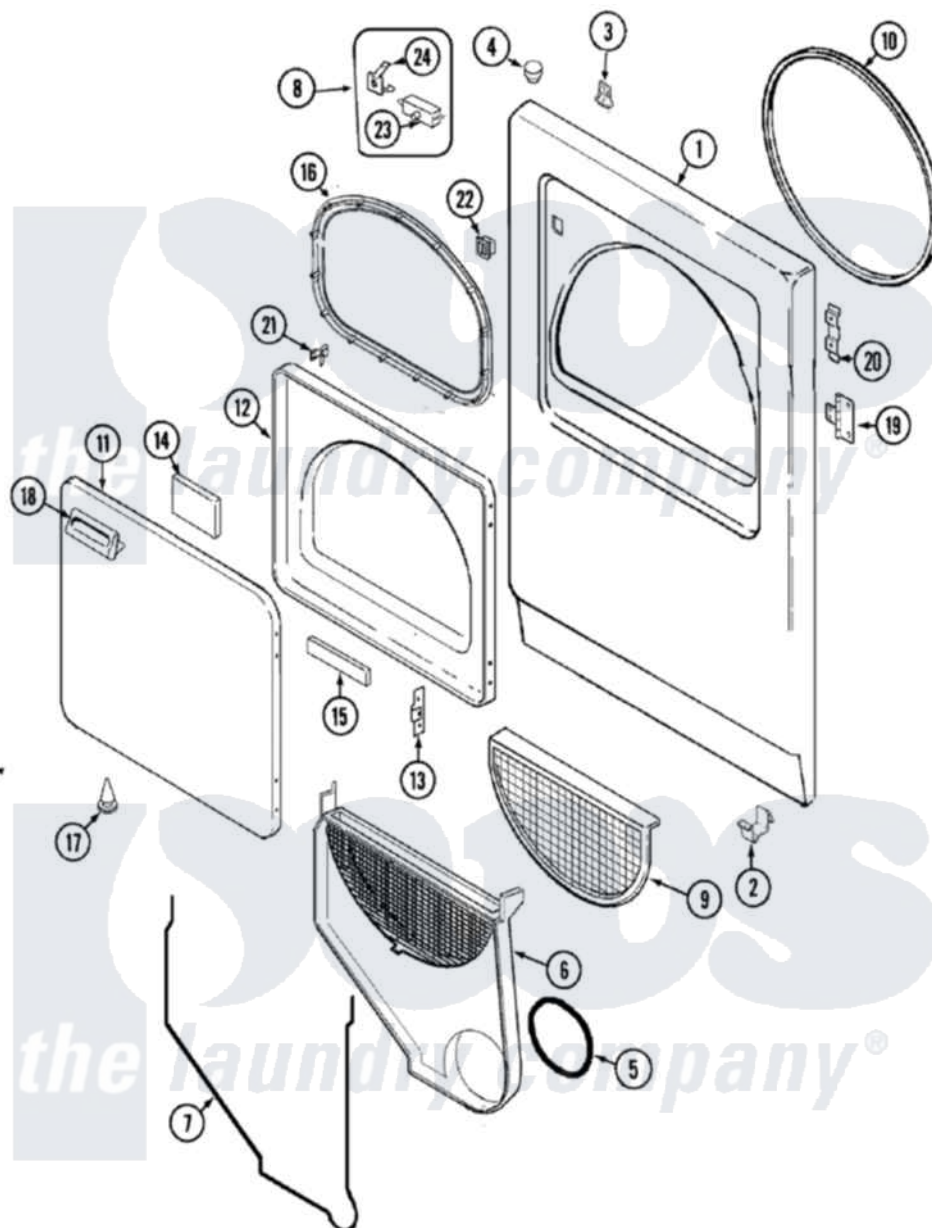

Maytag CYE4000AGW 04 - DOOR (SERIES 11)

Maytag Residential Maytag CYE4000AGW Dryer Parts Parts Diagram 04 - DOOR (SERIES 11)
 Click on the part number to view part

Item	Original Part Number	Replaced By	Status	Part Description
1	53-0726	31001771		Panel, Front
2	53-0120			Clip, Front Panel
3	31001526			Lock, Top
4	33-2653			Bumper, Cabinet
5	53-0203	12001324		Duct Kit, Collector
6	25-7810	415013-35		Screw
"	12001324			Duct Kit, Collector
7	53-0204			Seal
8	LA-1005			Switch Kit
9	53-0918			Filter, Lint
10	53-0281	31001747		Seal Assembly
11	25-7770	3196169		Screw, Element
"	53-0154			Panel, Outer Door
12	53-0912		Not Available	PANEL, INNER DOOR (WHT)
13	53-0119			Clip, Hinge
14	53-1490			Door Pad

15	53-1491		Door Pad
16	53-0648	31001529	Seal, Door
17	25-7889		Plug Button
18	25-7810	415013-35	Screw
"	53-0927		Handle, Door
19	25-7809		Screw, No.6-20 1/2 Flthd Torx
"	53-1492		Hinge, Dryer Door
20	53-0121	Not Available	TWIN NUT
21	53-2364	LA-1003	Door Catch Kit
22	53-0187	LA-1003	Door Catch Kit
23	53-0147	53-0148	Switch, Door
24	63-5990	31001319	Clip, Switch