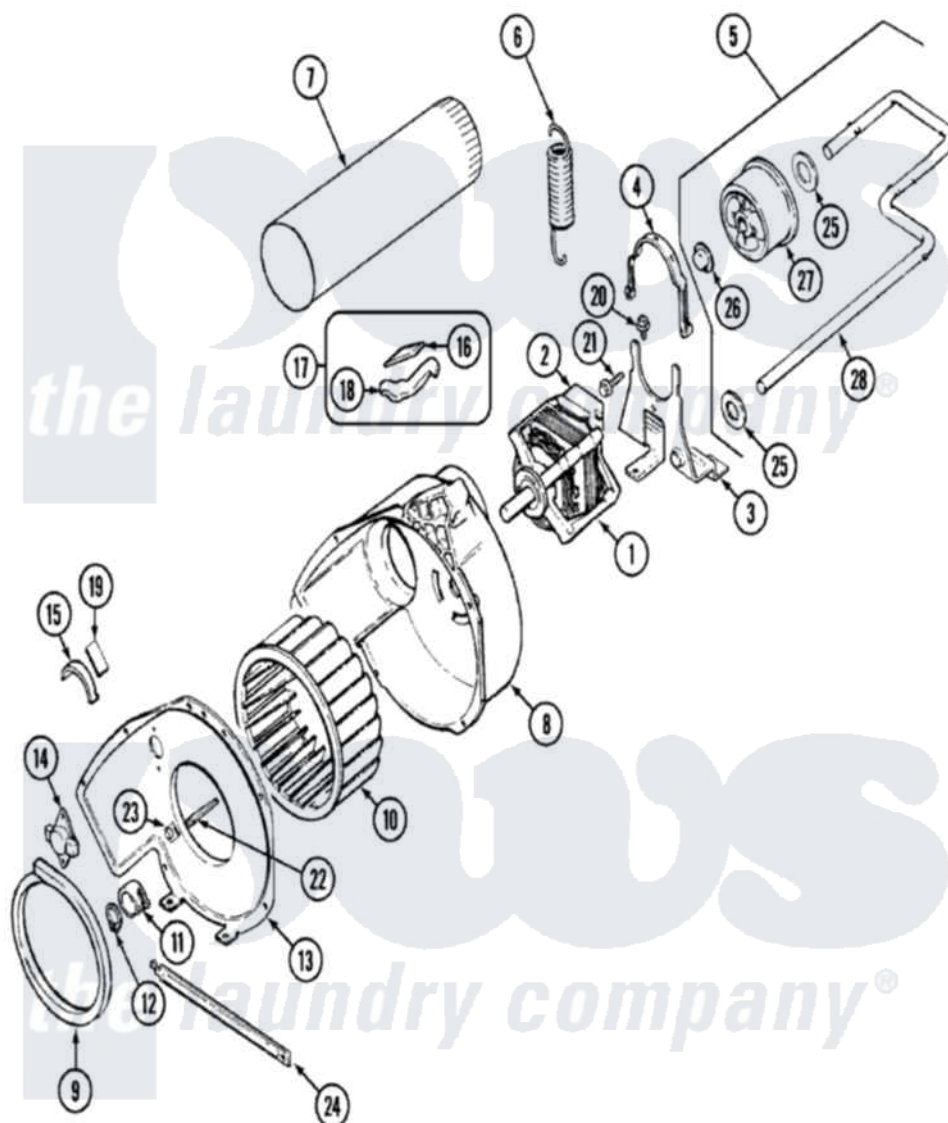

# Maytag CYE4000AGW 06 - MOTOR & DRIVE

Maytag Residential Maytag CYE4000AGW Dryer Parts Parts Diagram 06 - MOTOR & DRIVE  
 Click on the part number to view part

Item	Original Part Number	Replaced By	Status	Part Description
1	<a href="#">21001484</a>			Motor,
"	53-1643	<a href="#">31001729</a>		Pulley, Motor
2	53-0693	<a href="#">53-0332</a>		Motor Switch
3	25-7732	<a href="#">681414</a>		Screw, 10AB X 1/2
"	53-1932	<a href="#">31001570</a>		Bracket, Motor
4	53-0214	<a href="#">660658</a>		Clamp, Motor Mounting 343481 685441
5	<a href="#">53-2287</a>			Idler Assembly
6	53-2209	<a href="#">31001465</a>		Spring, Idler
7	<a href="#">53-0134</a>			Duct, Exhaust
"	25-2134	<a href="#">W10116760</a>		Screw
8	<a href="#">53-1801</a>			Housing, Blower
9	53-0203	<a href="#">12001324</a>		Duct Kit, Collector
10	<a href="#">31001317</a>			Wheel, Blower
11	25-7823	<a href="#">312967</a>		Clamp, Blower Housing
12	<a href="#">25-7855</a>			Ring, Retaining
13	<a href="#">53-1934</a>			Cover, Blower Housing

"	25-7435	<a href="#">33002917</a>	Screw, No.10-16
14	<a href="#">31001192</a>		Thermostat, Control
"	25-2134	<a href="#">W10116760</a>	Screw
15	53-2273	<a href="#">31001470</a>	Glide, Tumbler
16	53-0724	<a href="#">31001356</a>	Pad, Glide
17	<a href="#">LA-1006</a>		Glide Kit, Tumbler
18	53-2272	<a href="#">31001469</a>	Glide, Tumbler
19	53-1684	<a href="#">31001356</a>	Pad, Glide
20	25-7963	<a href="#">31001571</a>	Screw, 10-24 x 0700 Hxwshrd Ty
21	<a href="#">25-7674</a>		Screw
22	<a href="#">53-1026</a>		Guide, Vane Inlet
23	<a href="#">25-3457</a>		Screw, Sems
24	<a href="#">53-1625</a>		Brace, Tumbler Support
25	<a href="#">25-7815</a>		Washer
26	<a href="#">25-7957</a>		Pushnut
27	53-1628	<a href="#">31001344</a>	Pulley, Idler
28	53-2250	<a href="#">53-2287</a>	Idler Assembly