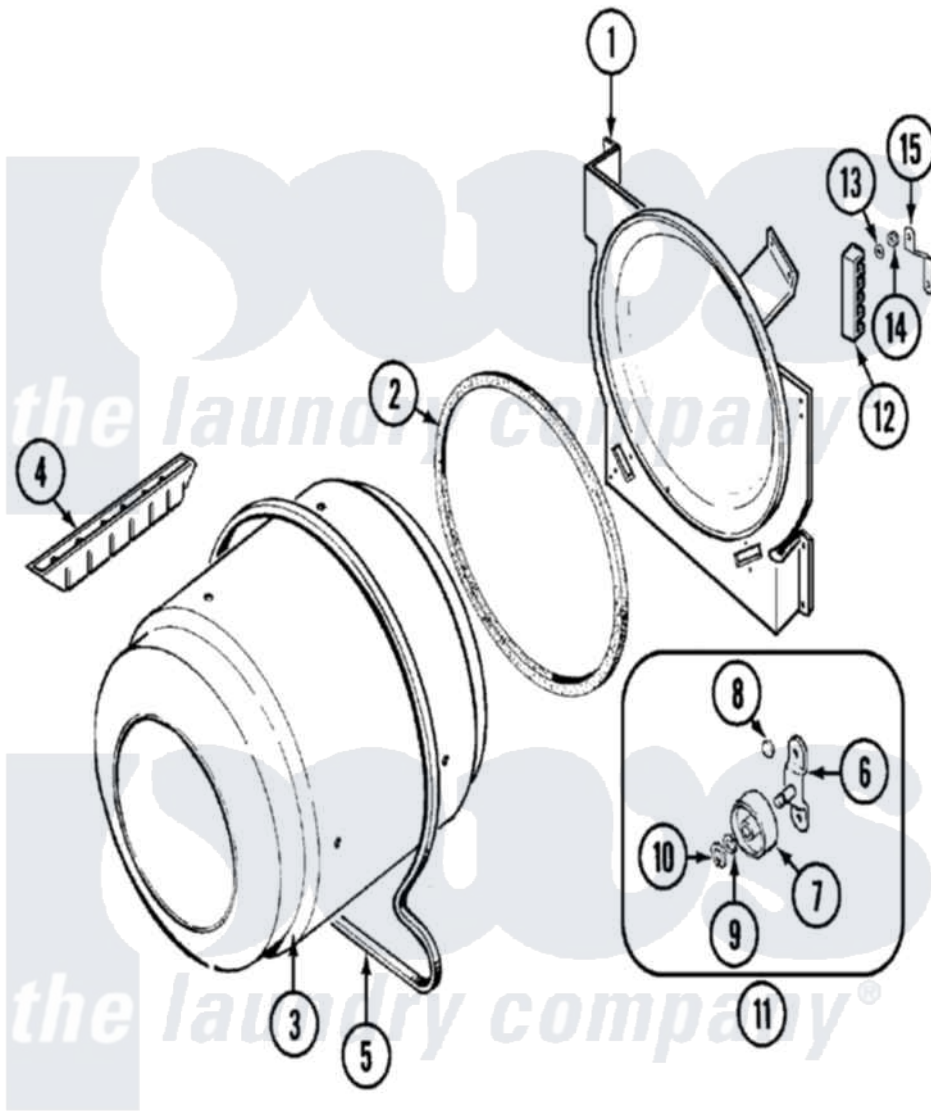

Maytag CYE4000AGW 07 - TUMBLER

Maytag Residential Maytag CYE4000AGW Dryer Parts Parts Diagram 07 - TUMBLER
 Click on the part number to view part

Item	Original Part Number	Replaced By	Status	Part Description
1	25-7733	681414		Screw, 10AB X 1/2
"	LA-1054			Dryer Bulkhead Kit
2	53-0281	31001747		Seal Assembly
3	53-1250			Cylinder
4	25-7759	3196164		Screw
"	Y02100002		Not Available	BAFFLE (WHT)
5	31531589	341241		Belt
6	25-7101	3351614		Screw, Gearcase Cover Mounting
"	53-0197			Support Assembly-Cylinder Rear
7	31001096			Roller
8	25-7813			Spacer
9	25-7814			Washer
10	25-7854			Ring, Retaining
11	LA-1008			Rr Roller Kit
12	53-1518			Block, Terminal

"	25-7952	3400074	Screw
13	25-3122		Washer, Flat
14	25-7808	21001837	Nut, Lock W/Nylon Insert
"	25-0027	112432	Nut
15	53-0965		Not Available STRAP, GROUND