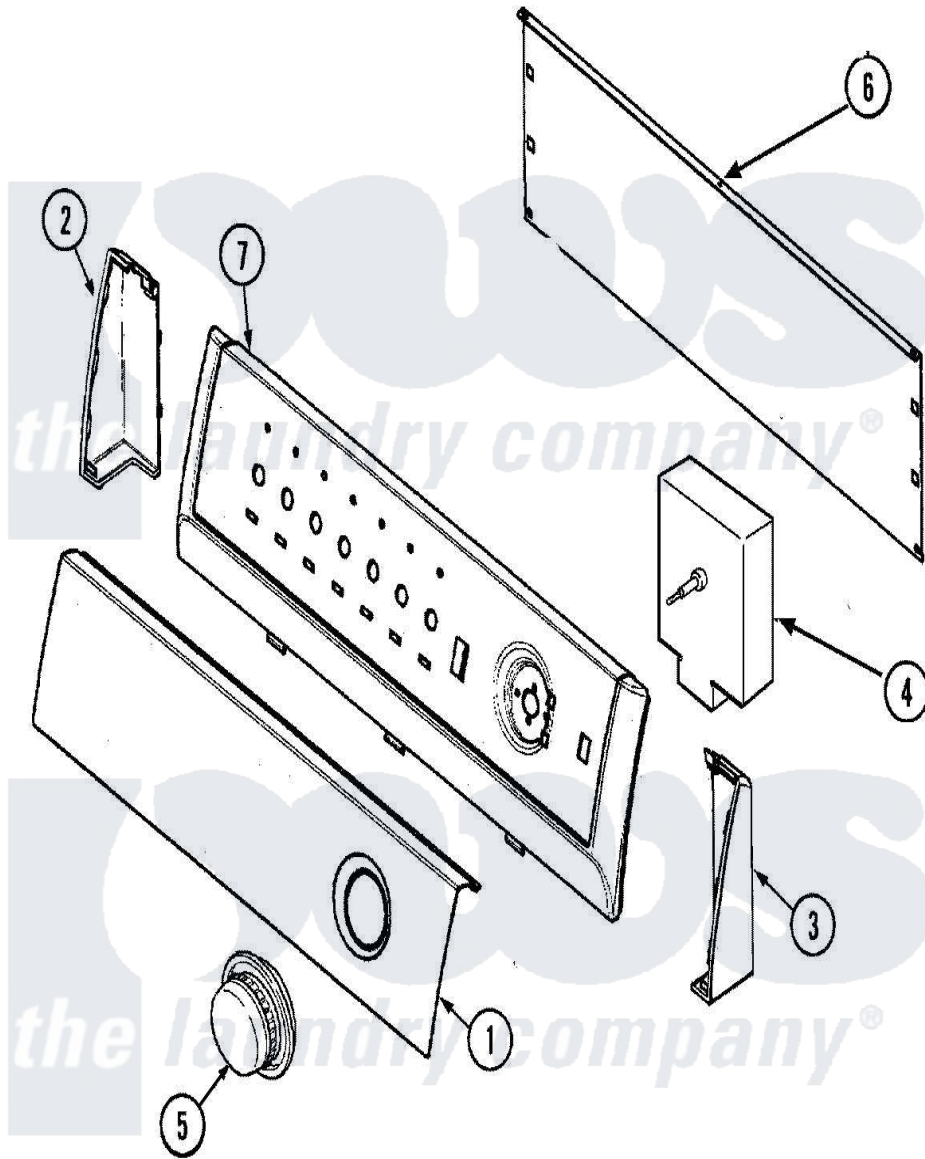

# Maytag CYG1000AWW 02 - CONTROL PANEL

Maytag [Residential Maytag CYG1000AWW Dryer Parts](#) Parts Diagram 02 - CONTROL PANEL  
 Click on the part number to view part

Item	Original Part Number	Replaced By	Status	Part Description
1	<a href="#">31001545</a>			Panel, Control
2	25-3092	<a href="#">90767</a>		Screw, 8A X 3/8 HeX Washer Head Tapping
"	<a href="#">21001546</a>			Endcap, Panel
3	25-3092	<a href="#">90767</a>		Screw, 8A X 3/8 HeX Washer Head Tapping
"	<a href="#">21001547</a>			Endcap, Panel
4	31001119	<a href="#">W10116760</a>		Screw
"	<a href="#">31001108</a>			Timer
5	<a href="#">31001404</a>			Panel, Control
6	25-3092	<a href="#">90767</a>		Screw, 8A X 3/8 HeX Washer Head Tapping
"	<a href="#">21001527</a>			Shield, Rear
7	<a href="#">21001552</a>			Frame , Control Panel
NI	<a href="#">31001486</a>			Harness, Wire