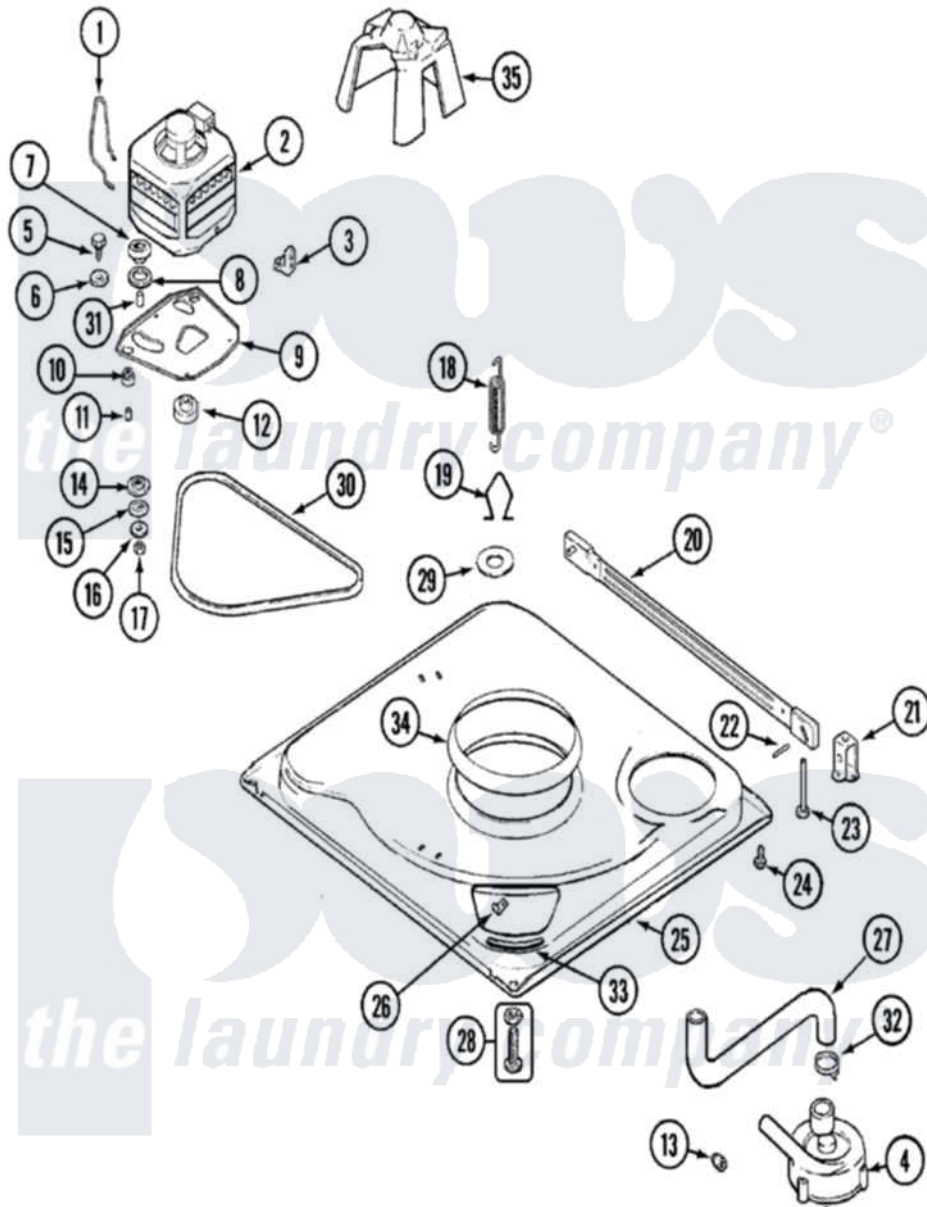

Maytag DAV1200AWW 01 - BASE

Maytag [Residential Maytag DAV1200AWW Washer Parts](#) Parts Diagram 01 - BASE
 Click on the part number to view part

Item	Original Part Number	Replaced By	Status	Part Description
1	21001110	22004376		Spring, Motor Pivot
2	21001632			Motor
3	21001109	21001486		Foot Slide, Isolator
4	35-2099	35-6465		Pump Assem
5	25-7833	21001977		Screw
6	25-7834			Washer, Motor/Base Screw
7	33-9946			Isolator, Motor
8	35-3570			Washer, Motor Pivot
9	21001111	21001783		Plate And Screw Assembly
10	35-3646			Isolator, Motor Plate
11	25-7831			Spacer, Mounting
12	25-7117			Set Screw
"	21001475	W10143344		Pulley
13	35-2344			Restrictor, Flow
14	35-3571			Slide, Motor Pivot
15	33-9967			Washer, Motor Isolator

16	25-7047		Washer, Flat
17	25-7325	Y707702	Locknut
18	21001598		Spring, Suspension
19	21001166		Hook, Suspension Spring
20	35-2049	21001881	Bar, Stabilizer
21	35-2046		Bracket, Stabilizer
22	35-2052		Pin, Stabilizer
23	35-3020	22004469	Leg And Foot Self Stabalizing
24	31001041	308685	Side Trim)
25	21001169	12002701	Base Kit
26	25-7845		Speednut, Motor
27	35-3584	21001915	Hose, Tub To Pump
28	35-3507	25001119	Foot And Pad Assembly
29	Y25-7951		Washer, Suspension Hook
30	21352320		Belt, Drive
31	25-7830		Spacer
32	25-6068	285655	Clamp, Hose
33	35-2065		Pad, Motor Plate
34	21001161	21002026	Snubber
35	22002721		Shield, Motor