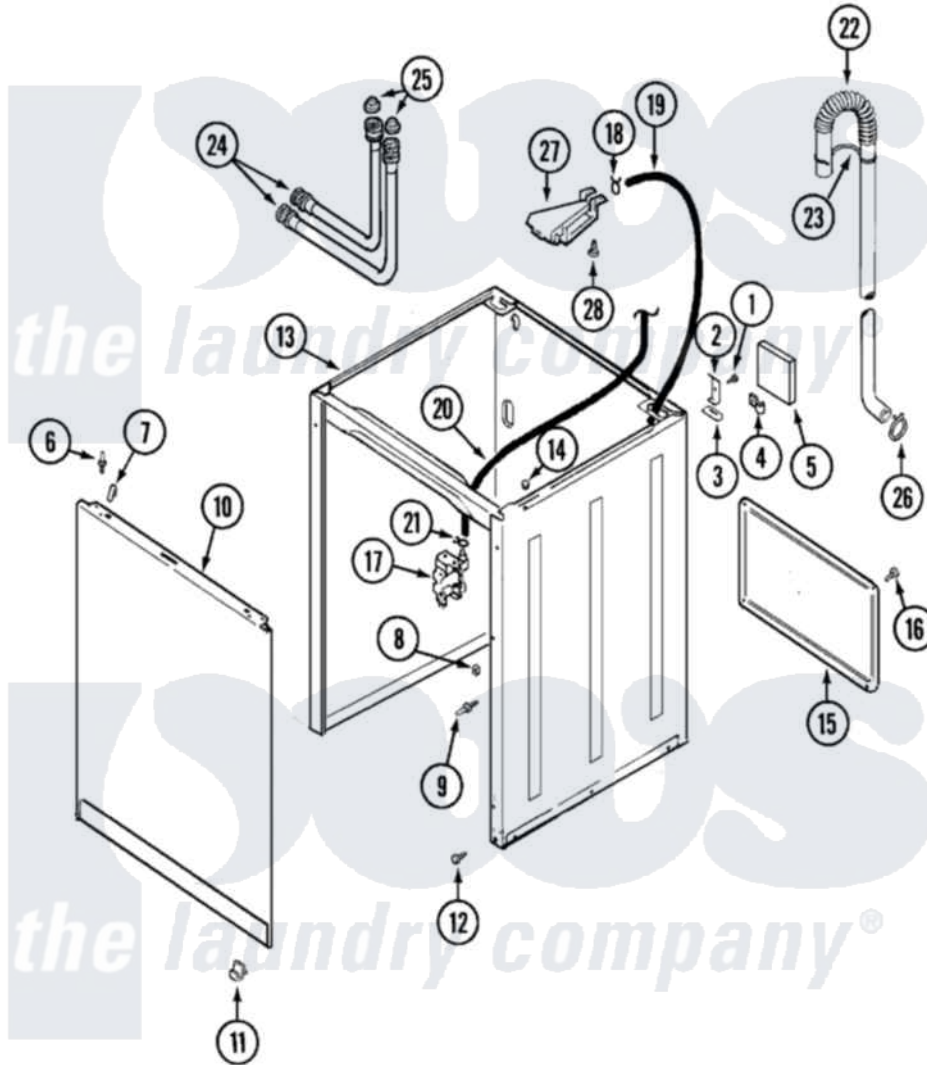

Maytag DAV1200AWW 02 - CABINET

Maytag [Residential Maytag DAV1200AWW Washer Parts](#) Parts Diagram 02 - CABINET
 Click on the part number to view part

Item	Original Part Number	Replaced By	Status	Part Description
1	25-7893			Screw
2	35-2846			Hinge, Cabinet Top
"	35-2846			Hinge, Cabinet Top
"	21001751			Hinge, Cabinet
3	35-4128			Pad, Hinge
4	25-7027	16515		Clip
5	35-0706		Not Available	PAD, FOAM
6	53-0643			Pin, Locator
7	25-7220			Clip, Cabinet Top
8	25-0224	3400029		Nut, Adapter Plate
9	53-0200			Sleeve, Locator Pin
"	53-0643			Pin, Locator
10	35-2084			Panel, Front
11	53-0120			Clip, Front Panel
"	25-7732	681414		Screw, 10AB X 1/2
12	35-4129			Bumper, Cabinet

13	21001753	21001871	Cabinet
"	12001801	21001871	Cabinet
"	35-2106	21001871	Cabinet
14	33-2653		Bumper, Cabinet
15	35-2108	21001871	Cabinet
16	25-7732	681414	Screw, 10AB X 1/2
17	21001396	35-2374N	Valve, Water
18	25-7867	596669	Clamp, Manifold
19	35-2378	12002749	Hose, Flume Kit
20	21001064	21001748	Hose, Pressure Switch
21	25-7796	596669	Clamp, Manifold
22	21001512	21001872	Hose, Drain
23	33-9537	22003814	Retainer, Drain Hose
24	33-7046	89503	Hose-Inlet
"	33-7891	89503	Hose-Inlet
25	33-4264N		Strainer And Washer Kit
26	25-7080	285655	Clamp, Hose
27	35-2051	21001760	Flume Assembly / Water Diverter
28	25-3092	90767	Screw, 8A X 3/8 HeX Washer Head Tapping