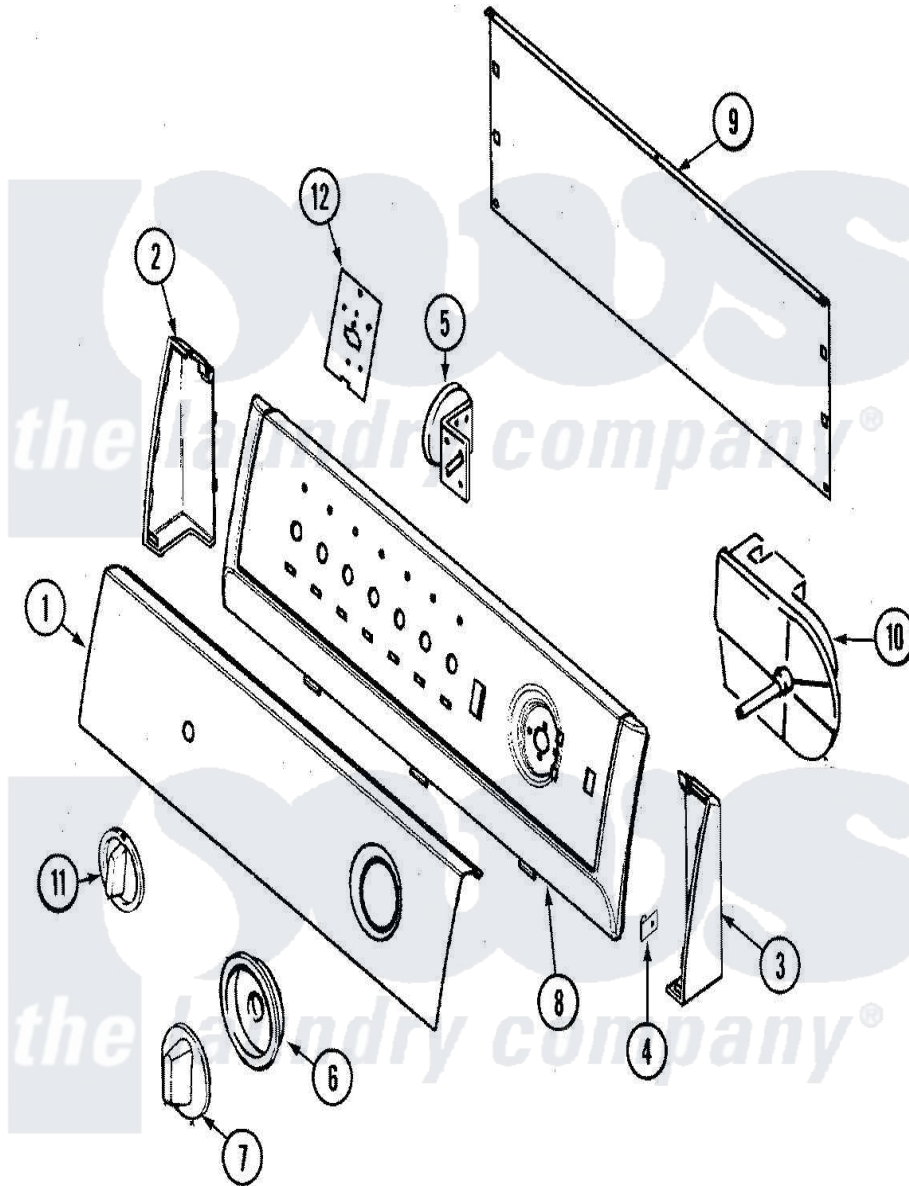

Maytag DAV1200AWW 03 - CONTROL PANEL

Maytag Residential Maytag DAV1200AWW Washer Parts Parts Diagram 03 - CONTROL PANEL
 Click on the part number to view part

Item	Original Part Number	Replaced By	Status	Part Description
1	21001694		Not Available	PANEL, CONTROL
2	21001546			Endcap, Panel
"	25-3092	90767		Screw, 8A X 3/8 HeX Washer Head Tapping
3	21001547			Endcap, Panel
"	25-3092	90767		Screw, 8A X 3/8 HeX Washer Head Tapping
4	25-7851			Speedclip, End Cap To Top
5	21001625	21001741		Switch, Pressure
"	25-3092	90767		Screw, 8A X 3/8 HeX Washer Head Tapping
6	21001520			Skirt, Timer Knob
7	21001526			Knob, Timer
8	21001552			Frame , Control Panel
9	25-3092	90767		Screw, 8A X 3/8 HeX Washer Head Tapping
"	25-3457			Screw, Sems
"	25-7853	25-7933		Ring, Retaining

"	21001527		Shield, Rear
10	25-3092	90767	Screw, 8A X 3/8 HeX Washer Head Tapping
"	21001545		Timer
11	21001544		Knob, Selector
12	53-2504	31001193	Pad, Shield
"	21001517		Shield, Control
NI	21001697	Not Available	MANUAL, USE & CARE