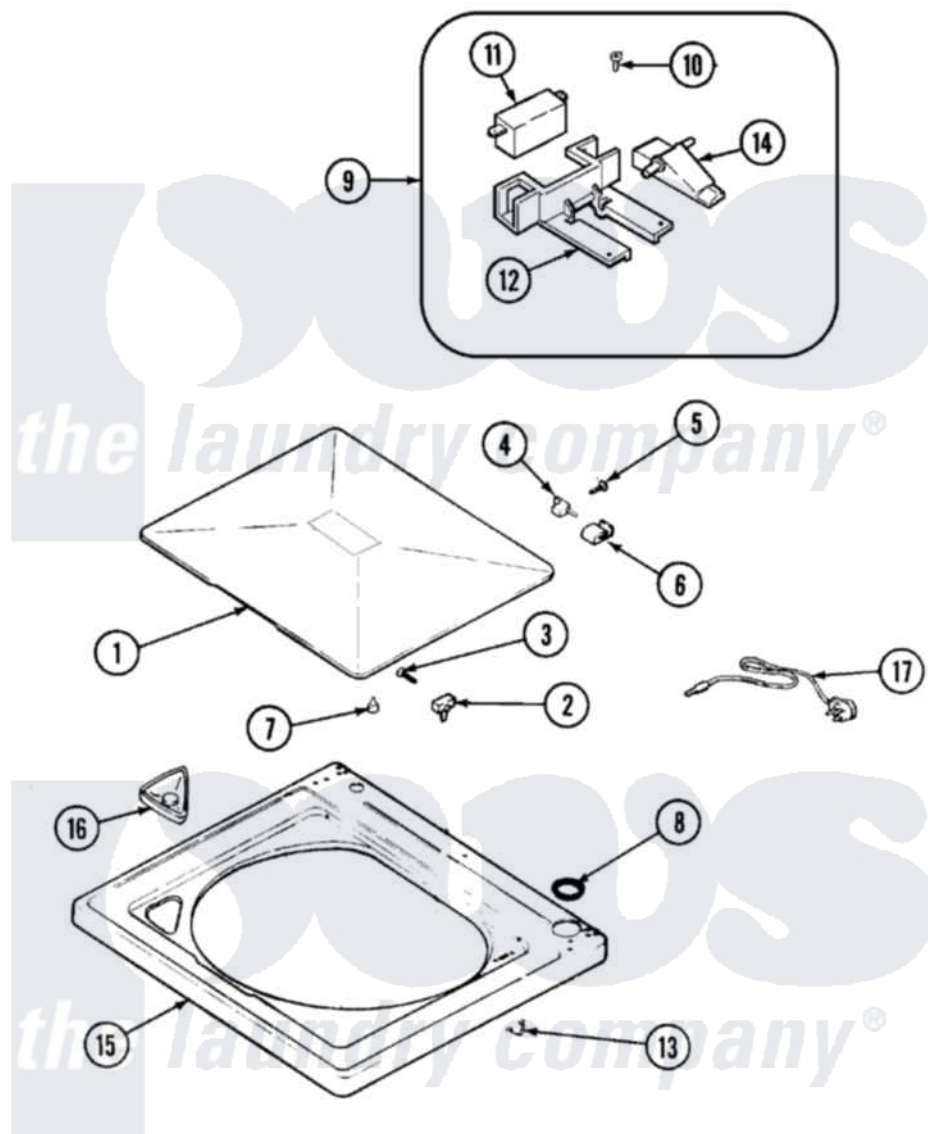

Maytag DAV1200AWW 04 - TOP

Maytag [Residential Maytag DAV1200AWW Washer Parts](#) Parts Diagram 04 - TOP
 Click on the part number to view part

Item	Original Part Number	Replaced By	Status	Part Description
1	35-2026			Lid
2	43-0057			Actuator, Door Switch
3	25-7438			Screw
"	25-7436			Nylite Washer
4	35-2045			Pin, Hinge
5	25-7893			Screw
6	35-2044			Hinge, Lid
7	35-0581			Bumper, Door
8	35-2063			Bushing, Insulator
9	21001137	12001187		Kit, Lid Switch Assembly
10	21001136	3400872		Screw, 8-18 X 3/8
11	21001148	12001187		Kit, Lid Switch Assembly
12	21001135			Housing, Lid Switch
13	25-7878			Clip
14	21001134			Lever, Lid Switch
15	21001602			Top, Cabinet