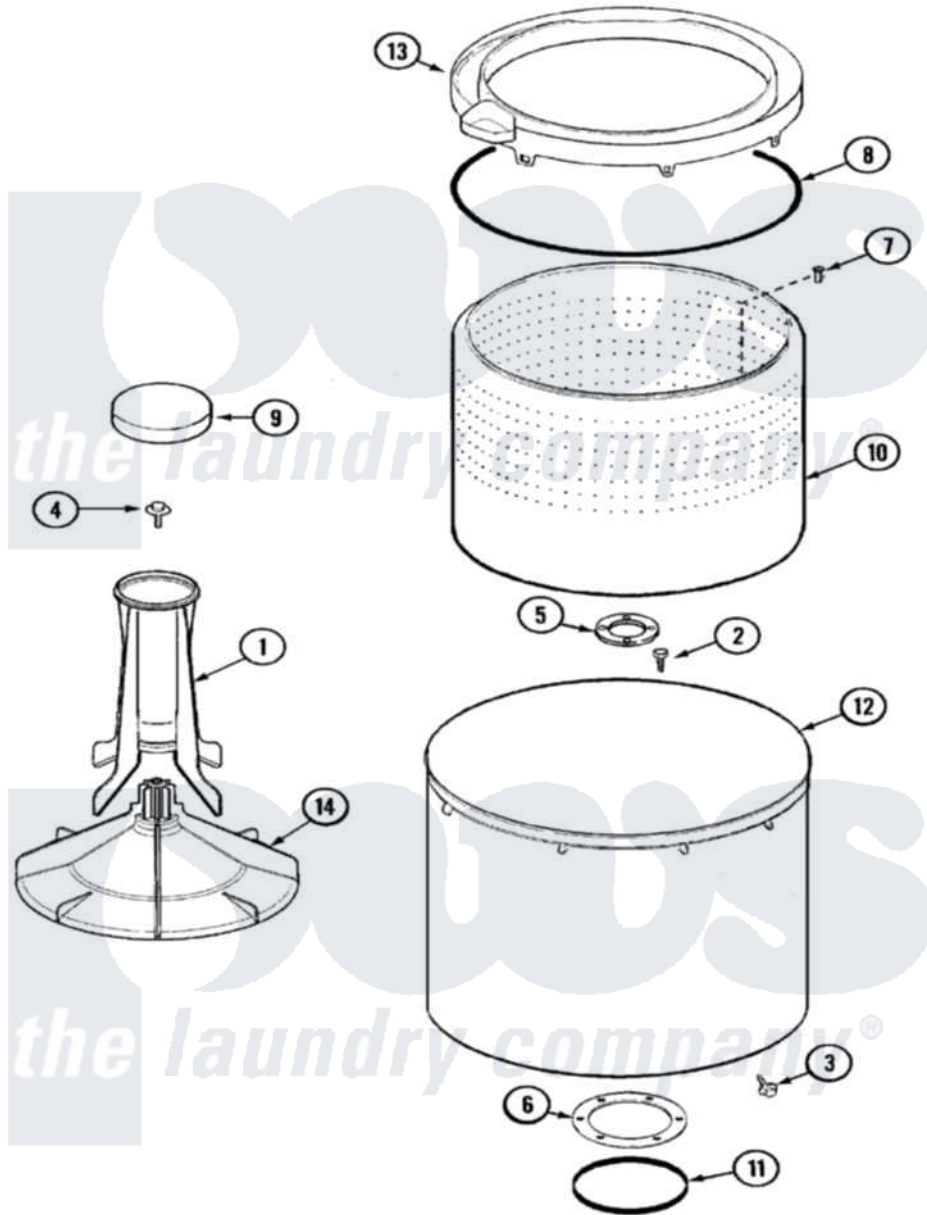

# Maytag DAV1200AWW 06 - TUB

Maytag [Residential Maytag DAV1200AWW Washer Parts](#) Parts Diagram 06 - TUB  
 Click on the part number to view part

Item	Original Part Number	Replaced By	Status	Part Description
1	<a href="#">21001521</a>			Top, Agitator
2	21001510	<a href="#">22002947</a>		Bolt, Tub
3	25-7953	<a href="#">22002933</a>		Screw
4	25-7948	<a href="#">W10309247</a>		Screw
5	<a href="#">35-3685</a>			Gasket, Basket To Centerpost
6	<a href="#">35-3686</a>			Gasket, Tub To Housing
7	25-7967	<a href="#">3400504</a>		Screw
8	<a href="#">35-2328</a>			Seal, Tub Top
9	21001528			CAP, AGITATOR
10	<a href="#">21001529</a>			Basket Assembly
11	<a href="#">35-2978</a>			Seal, Tub/Housing
12	<a href="#">35-3700</a>			Tub Assembly
13	21001531		Not Available	TOP, TUB (PLASTIC)
14	<a href="#">21001530</a>			Base, Agitator