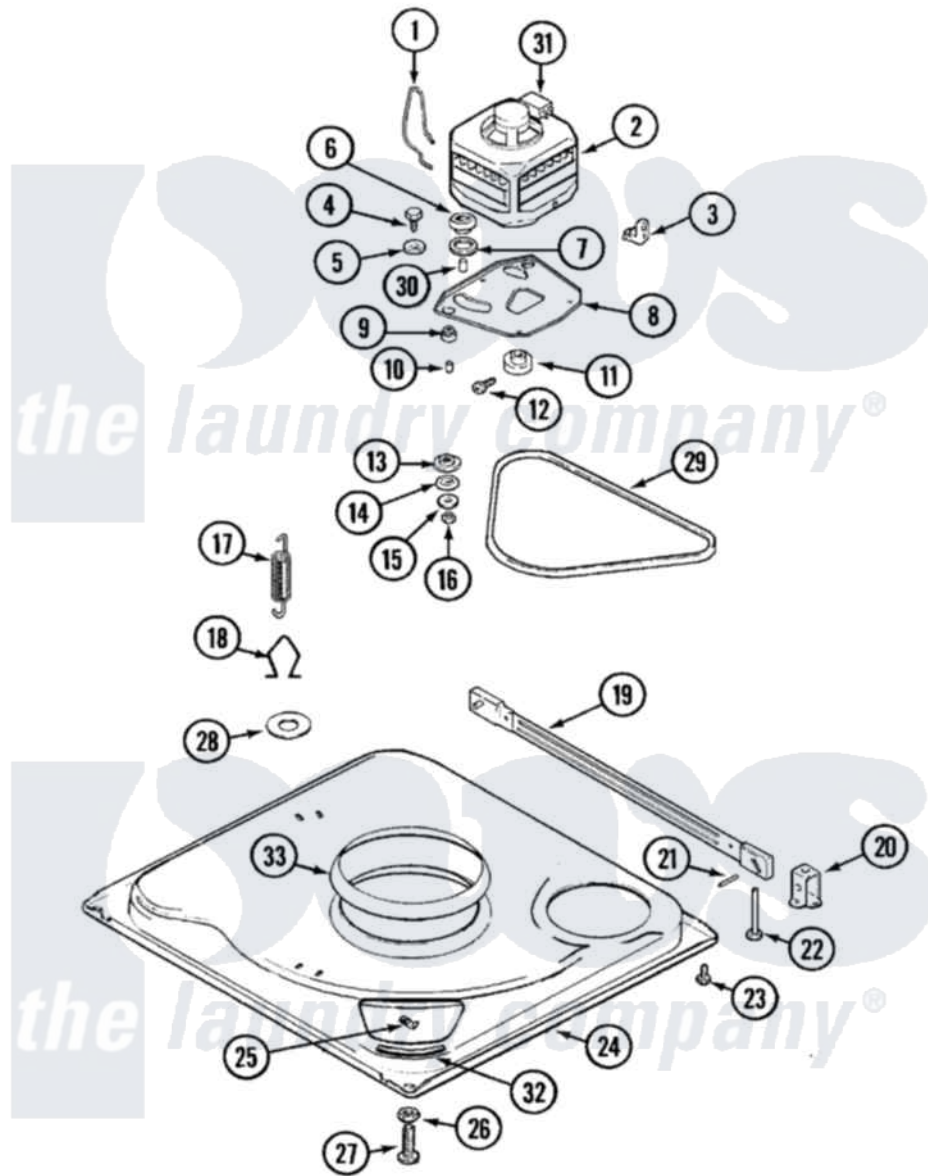

Maytag DAV2240AWA 01 - BASE

Maytag [Residential Maytag DAV2240AWA Washer Parts](#) Parts Diagram 01 - BASE
 Click on the part number to view part

Item	Original Part Number	Replaced By	Status	Part Description
1	21001110	22004376		Spring, Motor Pivot
2	21001400			Motor/Plate Assembly
3	21001109	21001486		Foot Slide, Isolator
4	25-7833	21001977		Screw
5	25-7834			Washer, Motor/Base Screw
6	33-9946			Isolator, Motor
7	33-9944	35-3570		Washer, Motor Pivot
8	21001111	21001783		Plate And Screw Assembly
9	35-3646			Isolator, Motor Plate
10	25-7831			Spacer, Mounting
11	21001108			Pulley, Motor
12	25-7117			Set Screw
13	33-9943	35-3571		Slide, Motor Pivot
14	33-9967			Washer, Motor Isolator
15	25-7047			Washer, Flat
16	25-7325	Y707702		Locknut

17	21001138	22002922	Tool, Spring Removal
"	21001165		Spring, Suspension
18	21001166		Hook, Suspension Spring
19	35-2049	21001881	Bar, Stabilizer
20	35-2046		Bracket, Stabilizer
21	35-2052		Pin, Stabilizer
22	35-3020	22004469	Leg And Foot Self Stabilizing
23	25-7828	489483	Screw 10-32 X 1/2
24	21001169	12002701	Base Kit
25	25-7838	25-7845	Speednut, Motor
26	25-7915		Hex Nut
27	35-0772	25001119	Foot And Pad Assembly
"	35-0837	25001119	Foot And Pad Assembly
28	Y25-7951		Washer, Suspension Hook
29	35-2279		Belt, Drive
30	25-7830		Spacer
31	33-9765		Switch, Motor
32	35-2065		Pad, Motor Plate
33	21001161	21002026	Snubber