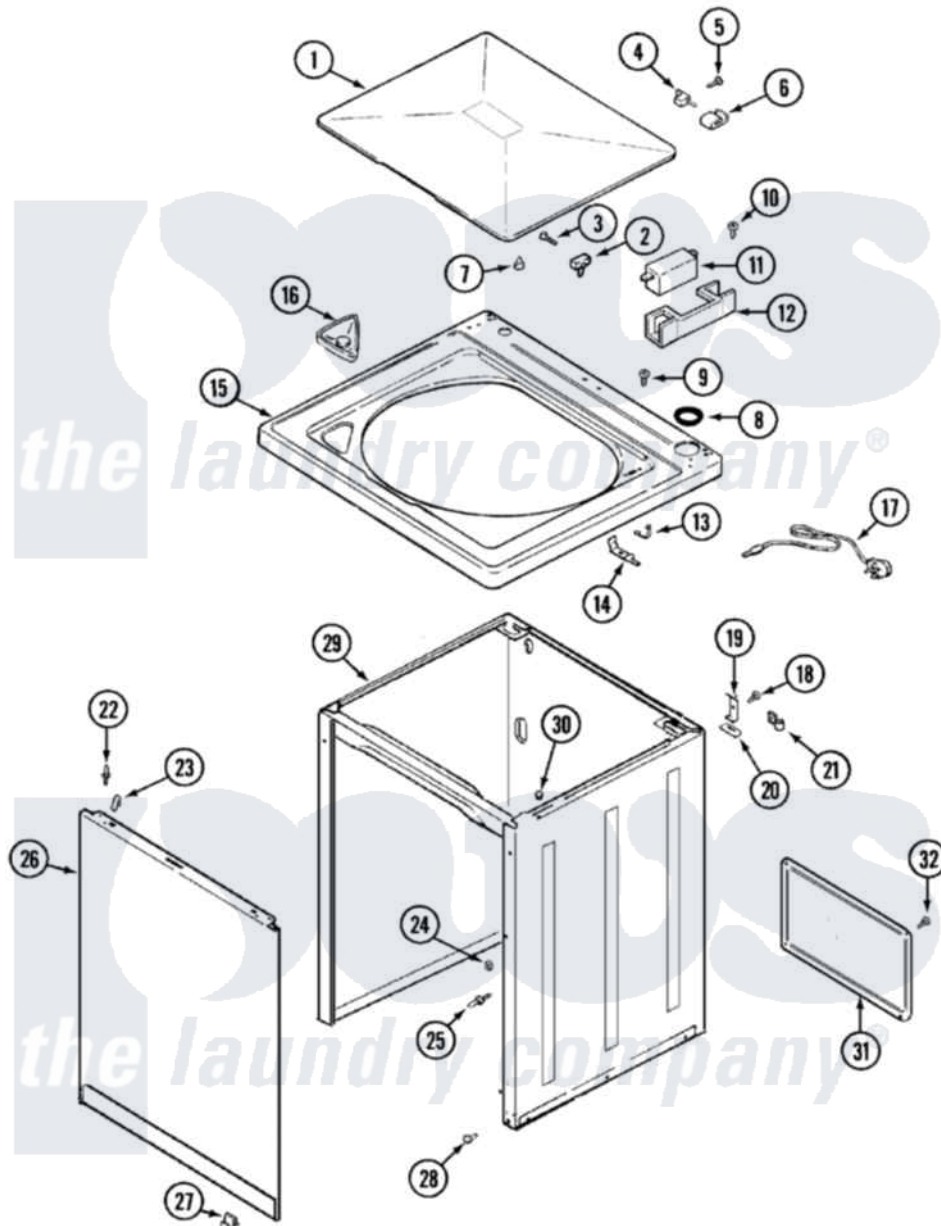

Maytag DAV2240AWA 04 - TOP

Maytag [Residential Maytag DAV2240AWA Washer Parts](#) Parts Diagram 04 - TOP
 Click on the part number to view part

Item	Original Part Number	Replaced By	Status	Part Description
1	35-2026-24		Not Available	LID (ALM)
2	25-7436			Nylite Washer
"	43-0057			Actuator, Door Switch
3	25-7438			Screw
4	35-2045			Pin, Hinge
5	25-7893			Screw
6	35-2044			Hinge, Lid
7	35-0581			Bumper, Door
8	35-2064			Bushing, Insulating
"	35-2063			Bushing, Insulator
9	25-7463	7101P012-60		Screw
10	21001136	3400872		Screw, 8-18 X 3/8
11	35-2904		Not Available	PAD, LID SWITCH
"	21001137	12001187		Kit, Lid Switch Assembly
12	21001135			Housing, Lid Switch
13	25-7878			Clip

14	21001134		Lever, Lid Switch
15	35-2739-24	Not Available	TOP, CABINET (ALM)
16	21001167		Dispenser, Bleach
17	35-0680	Not Available	CORD, POWER
18	25-7893		Screw
19	33-7450	35-2846	Hinge, Cabinet Top
20	33-0930		Pad, Top Hinge
21	25-7796	596669	Clamp, Manifold
22	53-0643		Pin, Locator
23	25-7220		Clip, Cabinet Top
24	25-0224	3400029	Nut, Adapter Plate
25	53-0643		Pin, Locator
26	35-2084-24		Panel, Front
27	53-0120		Clip, Front Panel
28	33-2653		Bumper, Cabinet
29	35-2106-24	12001802	Kit, Cabinet/Rear Shield
30	33-2653		Bumper, Cabinet
31	35-2108	21001871	Cabinet
32	25-7733	681414	Screw, 10AB X 1/2