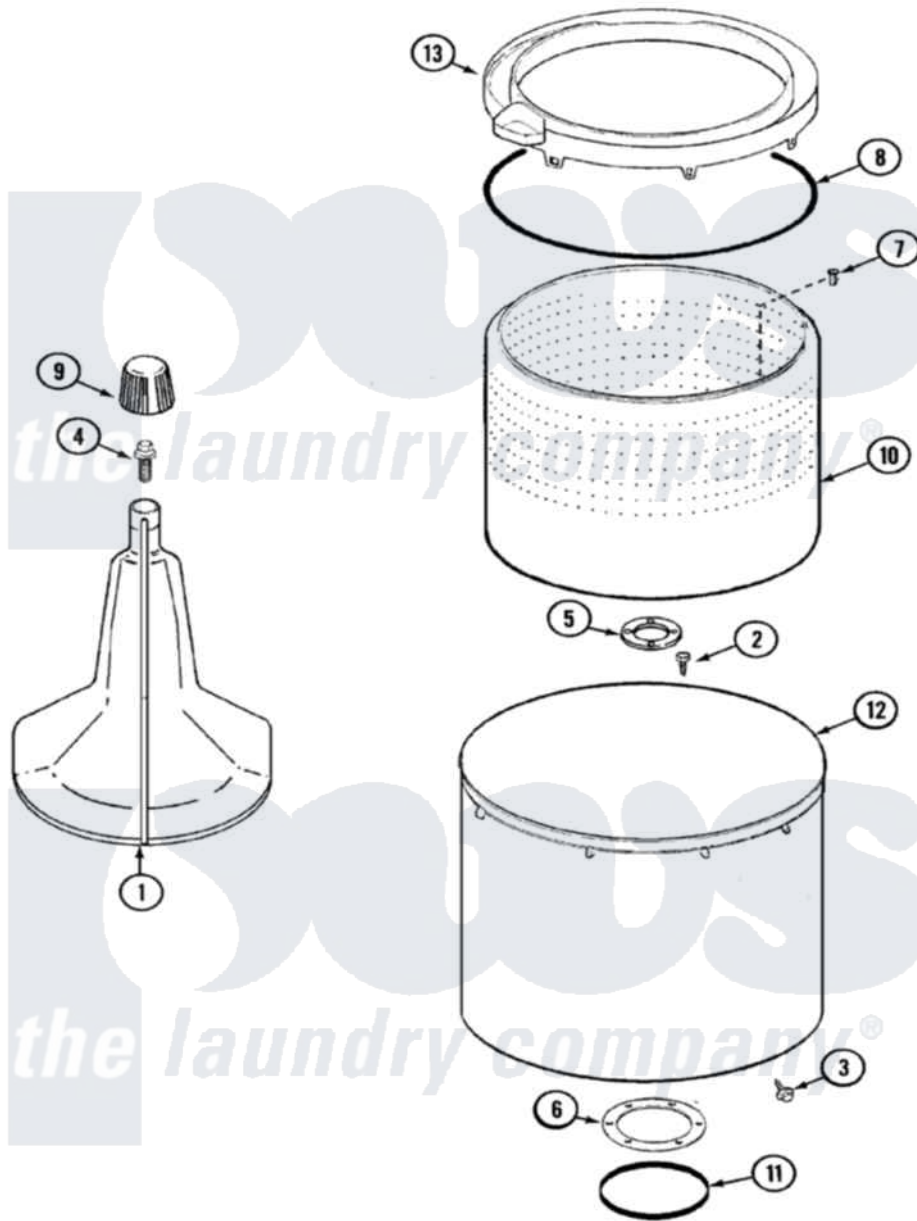

Maytag DAV2240AWA 06 - TUB

Maytag Residential Maytag DAV2240AWA Washer Parts Parts Diagram 06 - TUB
 Click on the part number to view part

Item	Original Part Number	Replaced By	Status	Part Description
1	35-3580			Agitator
2	25-7947	21001063		Screw, Shoulder
3	25-7953	22002933		Screw
4	25-7948	W10309247		Screw
5	35-3685			Gasket, Basket To Centerpost
6	35-3686			Gasket, Tub To Housing
7	25-7965	3400504		Screw
8	35-2328			Seal, Tub Top
9	35-2733			Cap, Agitator
10	35-3687		Not Available	BASKET, SPIN
11	35-2978			Seal, Tub/Housing
12	35-3700			Tub Assembly
13	35-3578		Not Available	TOP, TUB
"	35-2262		Not Available	SHIELD, TUB TOP