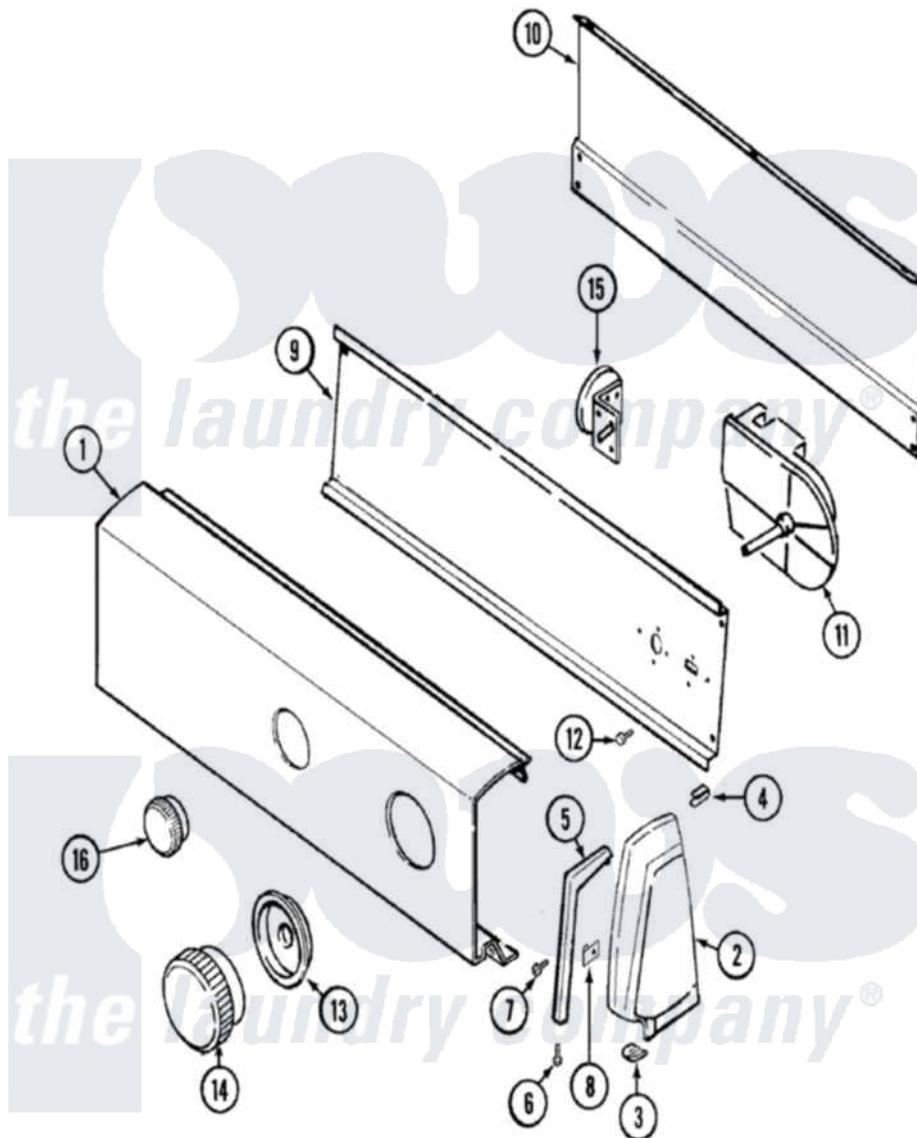

# Maytag DAV2240AWW 02 - CONTROL PANEL

Maytag Residential Maytag DAV2240AWW Washer Parts Parts Diagram 02 - CONTROL PANEL  
 Click on the part number to view part

Item	Original Part Number	Replaced By	Status	Part Description
1	<a href="#">25-7793</a>			Screw
"	21001469		Not Available	PANEL, CONTROL
"	<a href="#">25-7702</a>			Speedclip, End Cap To Control Panel
2	35-2668	<a href="#">21001453</a>		Cap- End
"	35-2669		Not Available	CAP, END (LT)(WHT)
3	25-7697	<a href="#">25-2219</a>		Screw
"	<a href="#">25-7851</a>			Speedclip, End Cap To Top
4	25-7435	<a href="#">33002917</a>		Screw, No.10-16
"	<a href="#">25-7852</a>			Speedclip, Rr Shld To End Cap
5	31001055		Not Available	TRIM, ENDCAP (LT WHT)
"	31001054		Not Available	TRIM, ENDCAP (RT WHT)
6	<a href="#">25-7760</a>			Screw
7	25-3092	<a href="#">90767</a>		Screw, 8A X 3/8 HeX Washer Head Tapping
8	<a href="#">25-7702</a>			Speedclip, End Cap To Control Panel

9	31001128		Not Available	SHIELD, CONTROL
"	53-2504	<a href="#">31001193</a>		Pad, Shield
10	<a href="#">25-3457</a>			Screw, Sems
"	25-7853	<a href="#">25-7933</a>		Ring, Retaining
"	25-3092	<a href="#">90767</a>		Screw, 8A X 3/8 HeX Washer Head Tapping
"	35-2688	<a href="#">21001460</a>		Shield, Rear
11	<a href="#">21001340</a>			Timer
12	31001029	<a href="#">3400094</a>		Screw, 10-32 X 3/8
13	35-3965	<a href="#">21001502</a>		Skirt Ri
14	35-3963	<a href="#">21001237</a>		Knob, Timer
15	25-3092	<a href="#">90767</a>		Screw, 8A X 3/8 HeX Washer Head Tapping
"	35-3691	<a href="#">21001554</a>		Switch, Water Level
16	35-3961	<a href="#">21001239</a>		Knob, Selector
NI	21001472		Not Available	MANUAL, USE & CARE
"	16002079		Not Available	GUIDE, QUICK REF - ADMIRAL