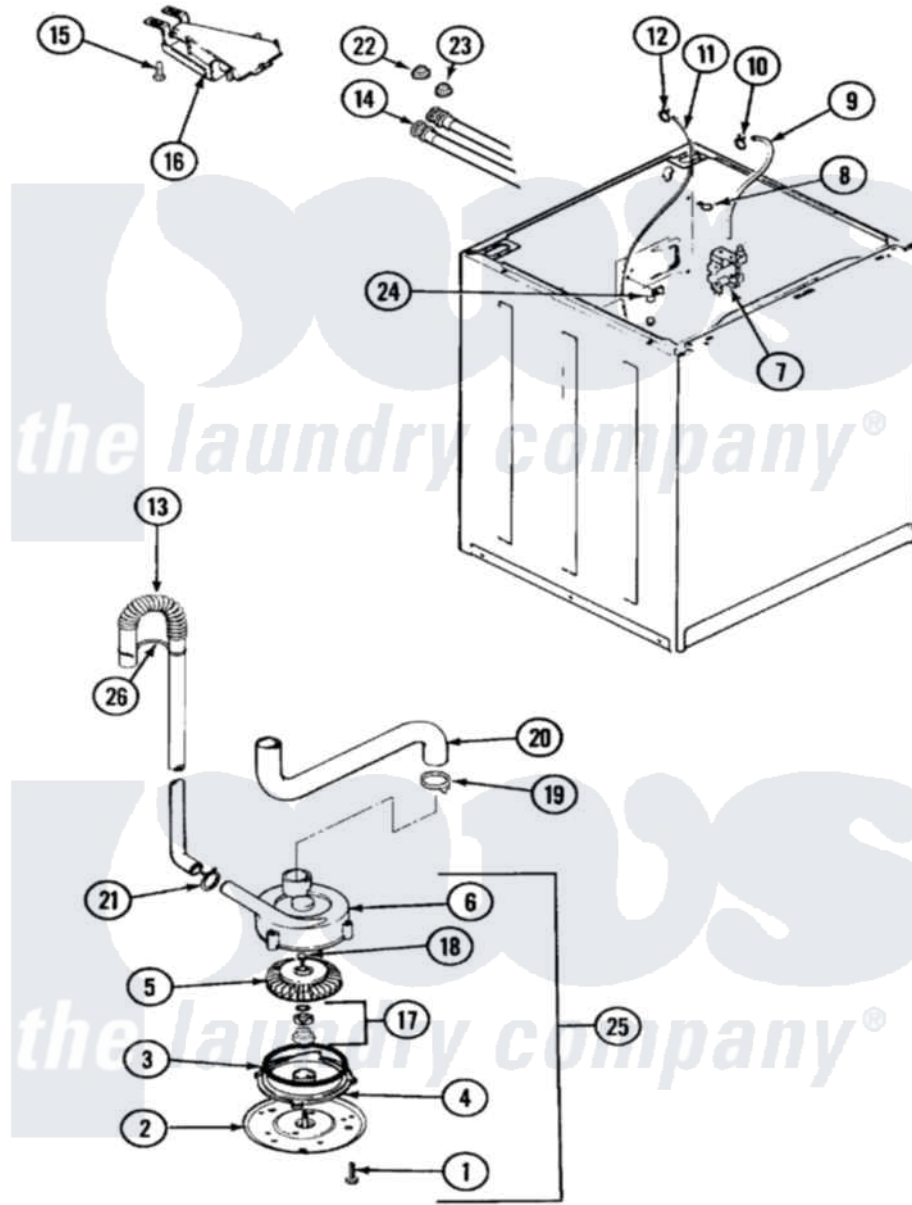

Maytag DAV2240AWW 03 - PUMP

Maytag [Residential Maytag DAV2240AWW Washer Parts](#) Parts Diagram 03 - PUMP
 Click on the part number to view part

Item	Original Part Number	Replaced By	Status	Part Description
1	25-7405	3196164		Screw
2	33-6035		Not Available	PLATE & PULLEY ASSY.
3	33-6032			Gasket
4	35-2058			Base, Pump
5	35-2057	35-6465		Pump Assem
6	35-2056		Not Available	HOUSING, PUMP
7	21001396	35-2374N		Valve, Water
"	25-7220			Clip, Cabinet Top
8	25-7867	596669		Clamp, Manifold
9	35-2378	12002749		Hose, Flume Kit
10	25-7867	596669		Clamp, Manifold
11	35-2261		Not Available	PAD, PRESSURE SWITCH HOSE
"	21001064	21001748		Hose, Pressure Switch
12	25-7796	596669		Clamp, Manifold
13	35-3538	21001872		Hose, Drain
14	35-0873	76313		Hosefill

"	33-7891	89503	Hose-Inlet
15	25-3092	90767	Screw, 8A X 3/8 HeX Washer Head Tapping
16	35-2051	21001760	Flume Assembly / Water Diverter
17	35-0707		Seal, Seat And "O" Ring
18	25-7894	W10001180	Screw
19	25-6068	285655	Clamp, Hose
20	35-3584	21001915	Hose, Tub To Pump
21	25-7080	285655	Clamp, Hose
22	25-7048		Washer
23	33-7313	33-4264N	Strainer And Washer Kit
24	33-6099		Clamp
25	35-2099	35-6465	Pump Assem
"	35-2344		Restrictor, Flow
26	33-9537	22003814	Retainer, Drain Hose