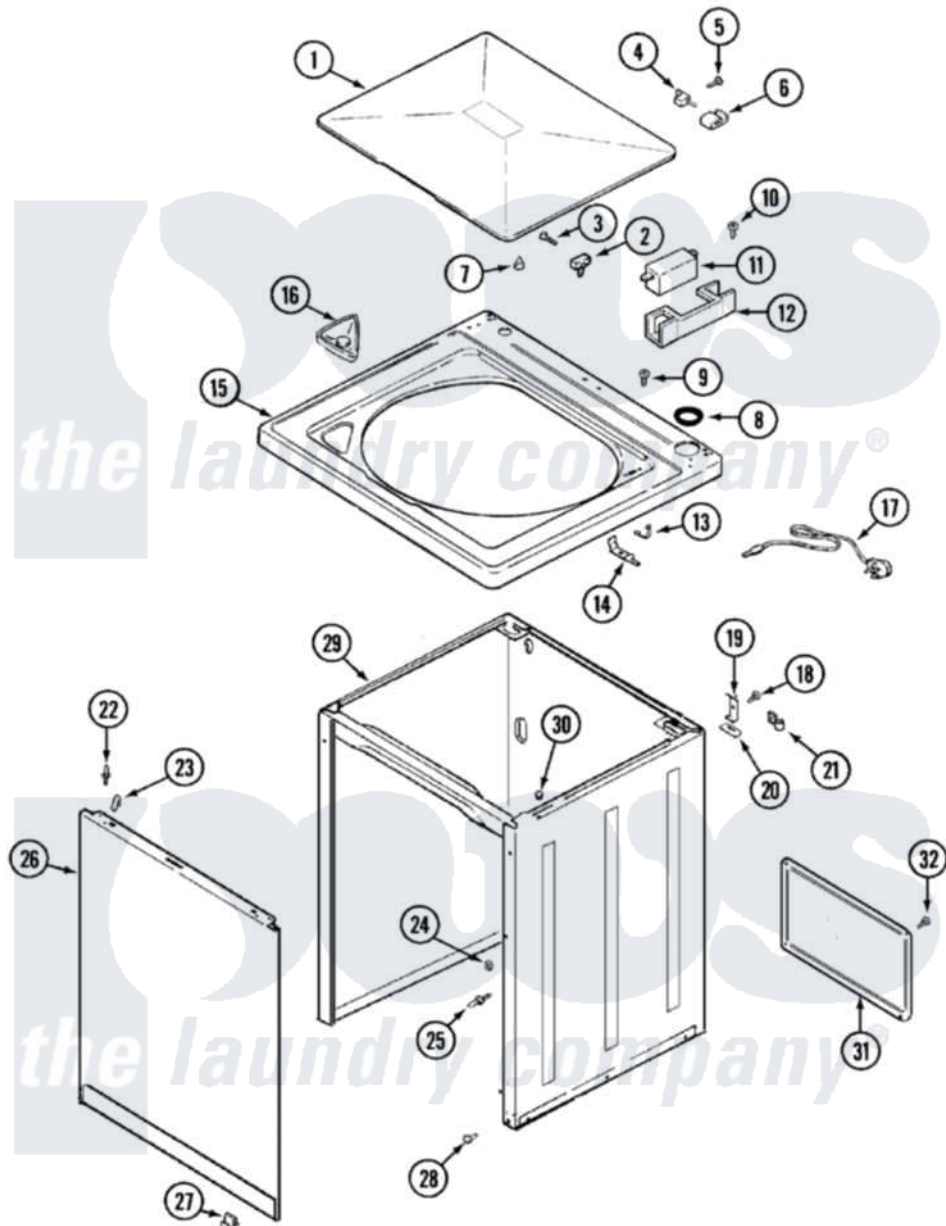

Maytag DAV2240AWW 04 - TOP

Maytag [Residential Maytag DAV2240AWW Washer Parts](#) Parts Diagram 04 - TOP
 Click on the part number to view part

Item	Original Part Number	Replaced By	Status	Part Description
1	35-2026			Lid
2	25-7436			Nylite Washer
"	43-0057			Actuator, Door Switch
3	25-7438			Screw
4	35-2045			Pin, Hinge
5	25-7893			Screw
6	35-2044			Hinge, Lid
7	35-0581			Bumper, Door
8	35-2064			Bushing, Insulating
"	35-2063			Bushing, Insulator
9	25-7463	7101P012-60		Screw
10	21001136	3400872		Screw, 8-18 X 3/8
11	35-2904		Not Available	PAD, LID SWITCH
"	21001137	12001187		Kit, Lid Switch Assembly
12	21001135			Housing, Lid Switch
13	25-7878			Clip

14	21001134		Lever, Lid Switch
15	35-2739		Top, Cabinet
16	21001167		Dispenser, Bleach
17	35-0680	Not Available	CORD, POWER
18	25-7893		Screw
19	33-7450	35-2846	Hinge, Cabinet Top
20	33-0930		Pad, Top Hinge
21	25-7796	596669	Clamp, Manifold
22	53-0643		Pin, Locator
23	25-7220		Clip, Cabinet Top
24	25-0224	3400029	Nut, Adapter Plate
25	53-0643		Pin, Locator
26	35-2084		Panel, Front
27	53-0120		Clip, Front Panel
28	33-2653		Bumper, Cabinet
29	35-2106	21001871	Cabinet
30	33-2653		Bumper, Cabinet
31	35-2108	21001871	Cabinet
32	25-7733	681414	Screw, 10AB X 1/2