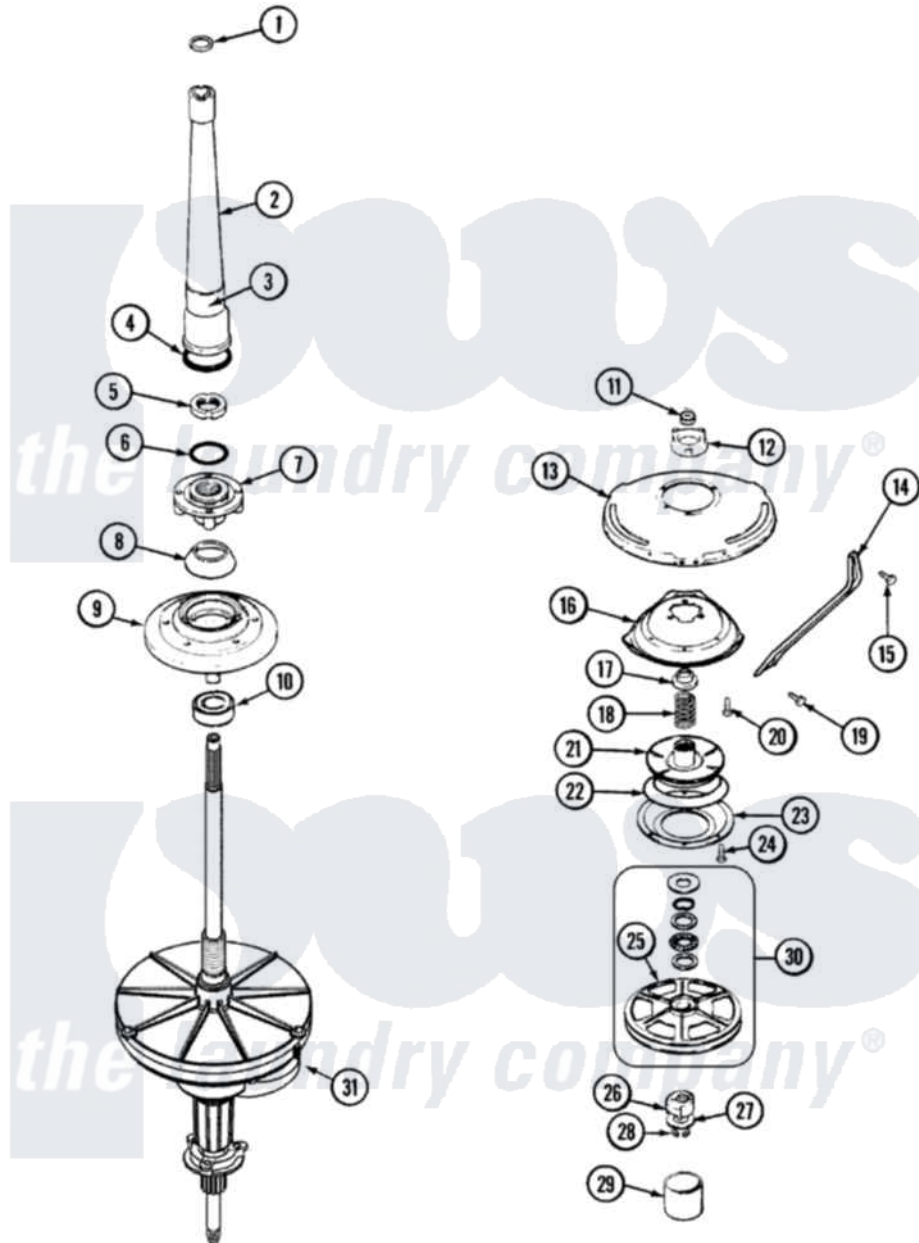

Maytag DAV2240AWW 05 - TRANSMISSION, DUAL DRIVE

Maytag Residential Maytag DAV2240AWW Washer Parts Parts Diagram 05 - TRANSMISSION, DUAL DRIVE
 Click on the part number to view part

Item	Original Part Number	Replaced By	Status	Part Description
1	25-7941			"O" Ring, Agr Drive Shaft
2	35-2792	21001401		Center Pos
3	35-2983		Not Available	CENTERPOST ASSY.
"	33-6790			Bearing, Agitator
4	35-2906			Seal, Centerpost Bottom
5	35-2791			Nut, Spin Tube
6	25-7938			"O" Ring, Basket Drive Hub
7	35-3647	W10219156		Hub Seal
8	35-2974			Hub Seal/Hub Assembly
9	35-2716	12001561		Bearing And Seal Housing Assembly
10	35-2205			Bearing, Spin
"	12001561			Bearing And Seal Housing Assembly
11	35-2025		Not Available	PLATE, REINFORCEMENT
12	35-3384		Not Available	STOP, ANTIBACKUP CAM
13	35-2010	207843		Lip Seal Repair Kit

14	35-2973	35-6680	Transmission
"	12001562		Bearing Assembly
"	35-2730	12001562	Bearing Assembly
15	21001162	21001518	Support, Tub
16	21001164	Not Available	BRACE, TUB
17	25-7895	21001858	Screw 5/16-18 x 1/2
18	21001163		Housing, Suspension
19	35-2017		Retainer, Brake Spring
20	35-2112	21001910	Spring, Brake
21	25-7930	21001858	Screw 5/16-18 x 1/2
22	25-7895	21001858	Screw 5/16-18 x 1/2
23	35-2948	35-6714	Brake Roto
24	21001161	21002026	Snubber
25	35-2018	35-6918	Stator, Brake
26	21001065		Screw, No.10-24 x .50 Hxnibhd
27	35-3829	12002213	Thrust Bearing Kit
28	LA-2007	12002213	Thrust Bearing Kit
29	35-2132		Washer, 1.25ODX.530IDX.032
"	35-2082		Washer, 1.25ODX.530IDX.062
30	25-7854		Ring, Retaining
31	35-2007		Cap, Dust
NI	12500036	12002213	Thrust Bearing Kit
"	21001394	35-6680	Transmission